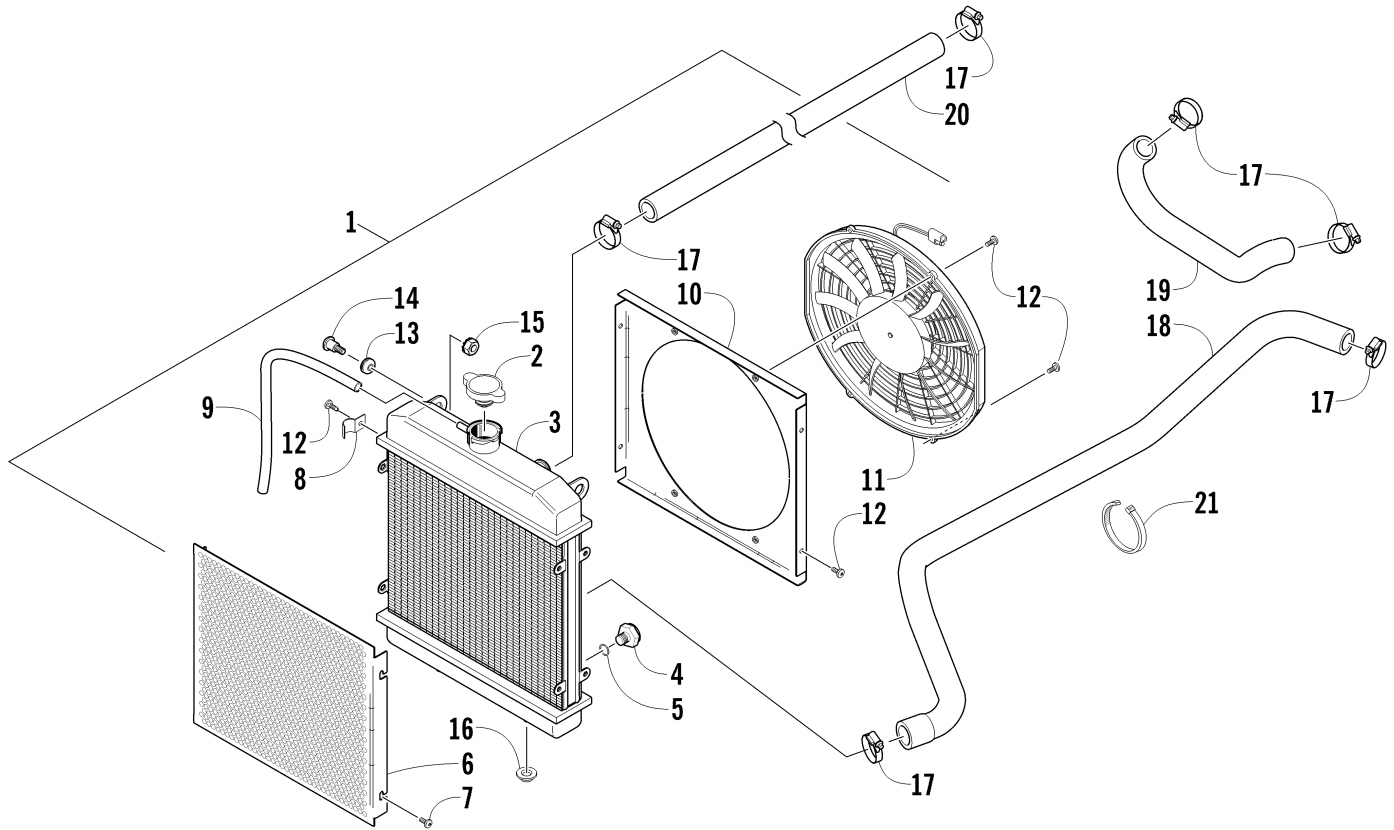

COOLING ASSEMBLY [94428]

Item	Part No.	Qty	Name	Context	Footnote
1	0413-256	1	Radiator - Assembly	(inc. 2-13)	
2	0413-255	1	Cap, Radiator		
3	0413-205	1	Radiator		
4	0413-195	1	Plug, Radiator		
5	1602-213	1	O-Ring		
6	0413-007	1	Screen, Radiator		
7	8475-512	4	Screw, Machine		
8	0423-351	1	Clamp, Wire		
9	0610-016	AR	Hose - 25 ft		
9	0610-015	AR	Hose, Gas - 1/4 x 100'		
10	0413-203	1	Shroud, Fan		
11	0413-123	1	Fan, Radiator		
12	0623-378	8	Screw, Self-Tapping		
13	0423-030	2	Grommet		
14	0423-484	2	Screw, Shoulder		
15	0623-038	2	Nut w/Washer		
16	0423-028	2	Bushing		
17	0423-496	6	Clamp, Hose		
18	0410-229	1	Hose, Coolant - Pump Suction		
19	0410-022	1	Hose, Coolant - Crossover