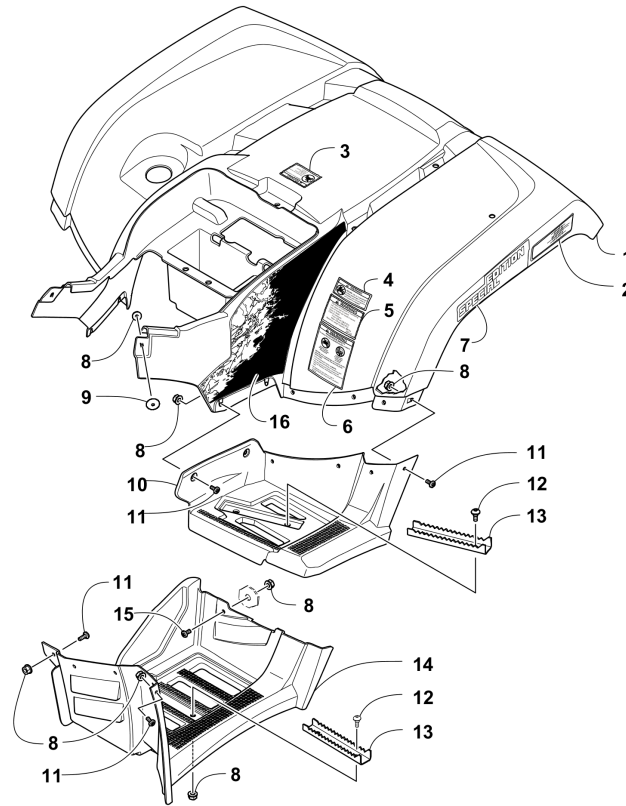

REAR BODY PANEL AND FOOTWELL ASSEMBLIES (Camo) [301185]

Item	Part No.	Qty	Name	Context	Footnote
1	4506-336	1	Fender, Rear - Assembly - Orange	(inc. 2-6)	
2	1411-592	1	Decal, Reflector - Right		
2	1411-593	1	Decal, Reflector - Left		
3	1411-251	1	Decal, Warning - Passenger Seat		
4	1411-269	1	Decal, Warning - Passenger		
5	4411-787	1	Decal, Warning - Tire Pressure		
6	2411-257	1	Decal, Warning - Passenger Safety		
7	5411-372	1	Decal, "Special Edition" - Right - Orange		
7	5411-373	1	Decal, "Special Edition" - Left - Orange		
8	8427-602	34	Nut, Lock		
9	0423-101	2	Screw, Shoulder		
10	2406-042	1	Footwell, Rear - Right		
10	2406-043	1	Footwell, Rear - Left		
11	0423-419	22	Screw, Machine		
12	0423-355	8	Screw, Shoulder		
13	5506-497	4	Footpeg - Black		
14	1506-813	1	Footwell - Right		
14	2406-471	1	Footwell - Left		
15	8477-620	2	Screw, Machine		
16	5411-370	1	Decal, Side - Lower - Right - Orange