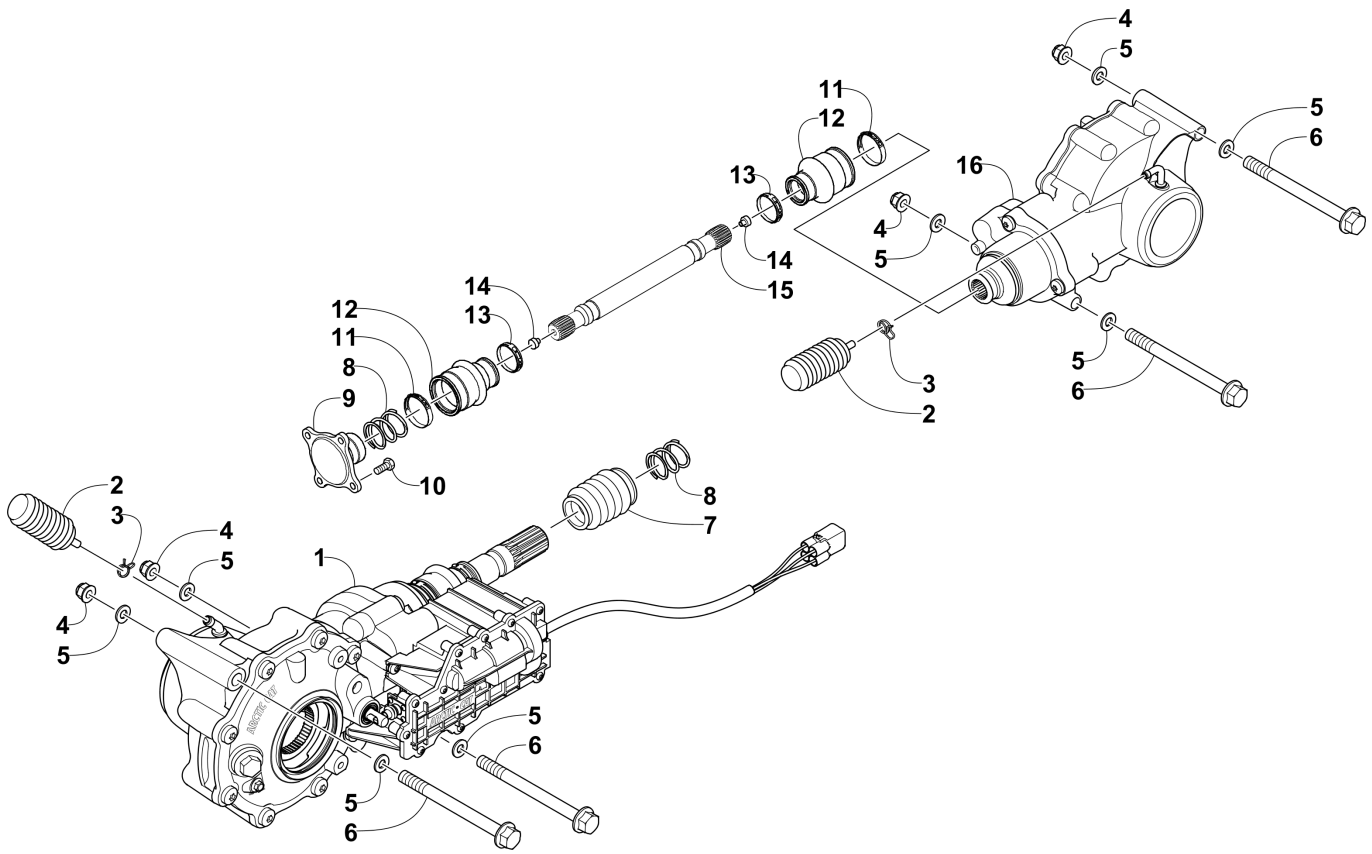

DRIVE TRAIN ASSEMBLY [300078]

Item	Part No.	Qty	Name	Context	Footnote
1	2502-132	1	Gearcase, Front		
2	1402-620	2	Bladder, Case		
3	0423-315	2	Clamp, Hose		
4	8428-002	4	Nut, Lock		
5	0423-426	8	Washer		
6	0423-404	4	Screw, Cap		
7	0402-966	1	Boot, Prop Shaft (Long)		
8	1402-026	2	Spring		
9	2402-193	1	Flange, Output		
10	8408-820	4	Screw, Cap		
11	0423-393	2	Clamp		
12	0402-985	2	Boot, Shaft		
13	0423-411	2	Clamp		
14	0673-618	2	Bumper, Driveshaft		
15	1402-092	1	Shaft, Propeller		
16	2502-153	1	Gearcase, Rear