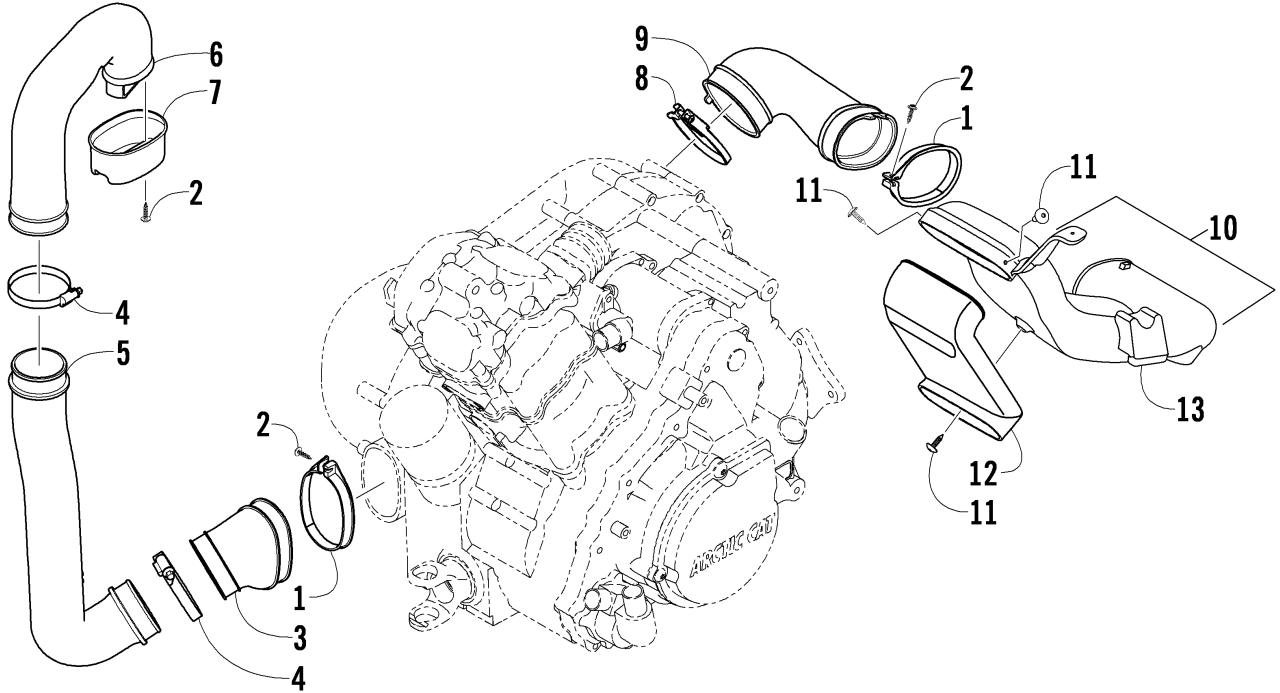

CASE/BELT COOLING ASSEMBLY [91976]

Item	Part No.	Qty	Name	Context	Footnote
1	0423-550	2	Clamp		
2	0423-342	4	Screw, Self-Tapping - .1875 x .75		
3	0413-252	1	Boot, Intake		
4	0423-019	2	Clamp		
5	0413-250	1	Duct, Intake - Lower		
6	0470-750	1	Duct, Air Intake - Front - Upper		
7	0470-729	1	Boot		
8	0423-730	1	Clamp		
9	0413-206	1	Boot, Cooling Belt		
10	0470-824	1	Duct, Belt Cooling - Air Out	(inc. three No. 11 and 12-13)	
11	0623-784	4	Screw, Self-Tapping		
12	0470-778	1	Duct		
13	0470-825	1	Duct, Air Out - Primary