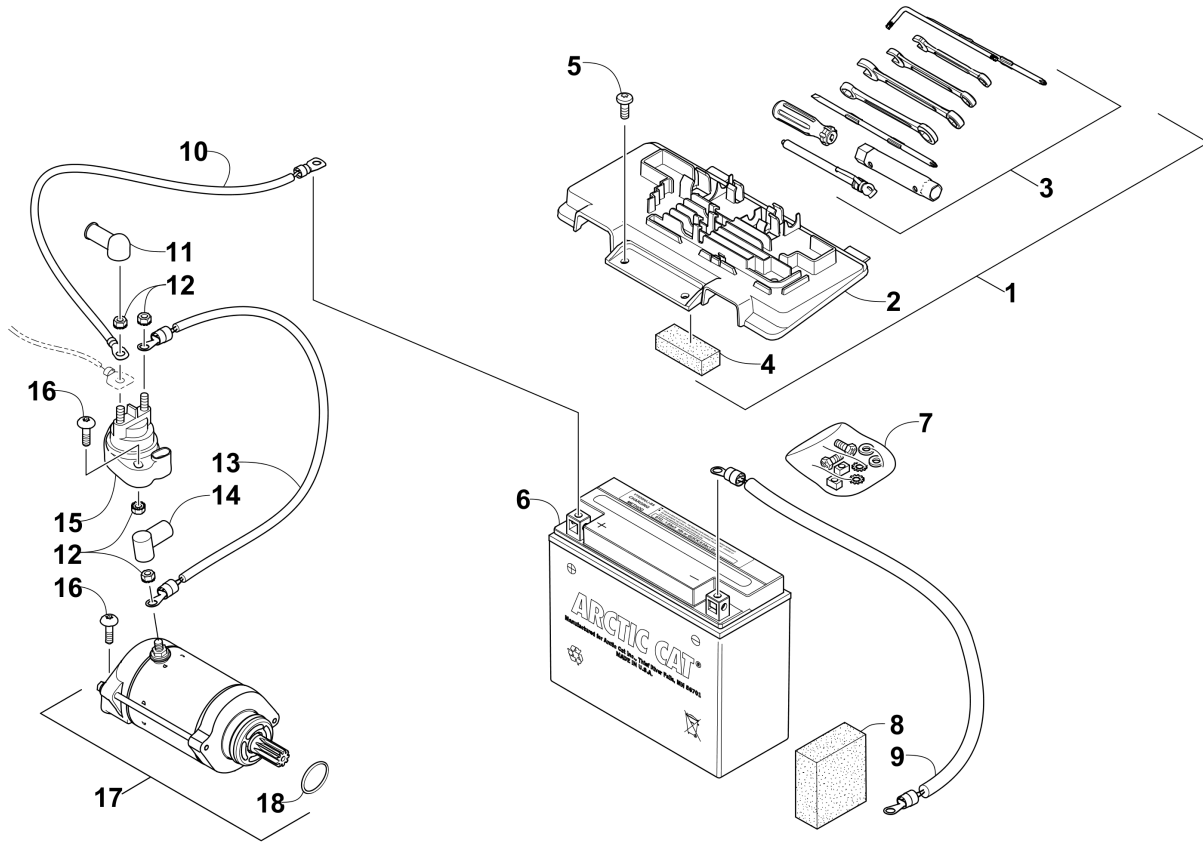

BATTERY AND STARTER ASSEMBLY [300084]

Item	Part No.	Qty	Name	Context	Footnote
1	5993-040	1	Tray, Tool - Assembly	(inc. 2-4)	
2	4406-136	1	Cover, Battery/Tool Tray		
3	0444-122	1	Kit, Tool		
4	0417-016	1	Pad, Battery		
5	8476-620	2	Screw, Machine		
6	0745-406	1	Battery	(inc. 7)	
7	0445-082	1	Kit, Hardware		
8	0417-017	1	Foam, Battery		
9	0445-079	1	Cable, Battery/Ground		
10	0445-062	1	Cable, Battery/Solenoid		
11	0645-327	1	Boot, Terminal - Solenoid		
12	0623-038	5	Nut w/Washer		
13	0445-064	1	Cable, Solenoid/Starter	(inc. 14)	
14	0645-019	1	Boot, Terminal		
15	0445-058	1	Solenoid, Starter Relay		
16	8476-625	4	Screw, Machine		
17	0825-024	1	Motor, Starter	(inc. 18)	
18	0830-228	1	O-Ring