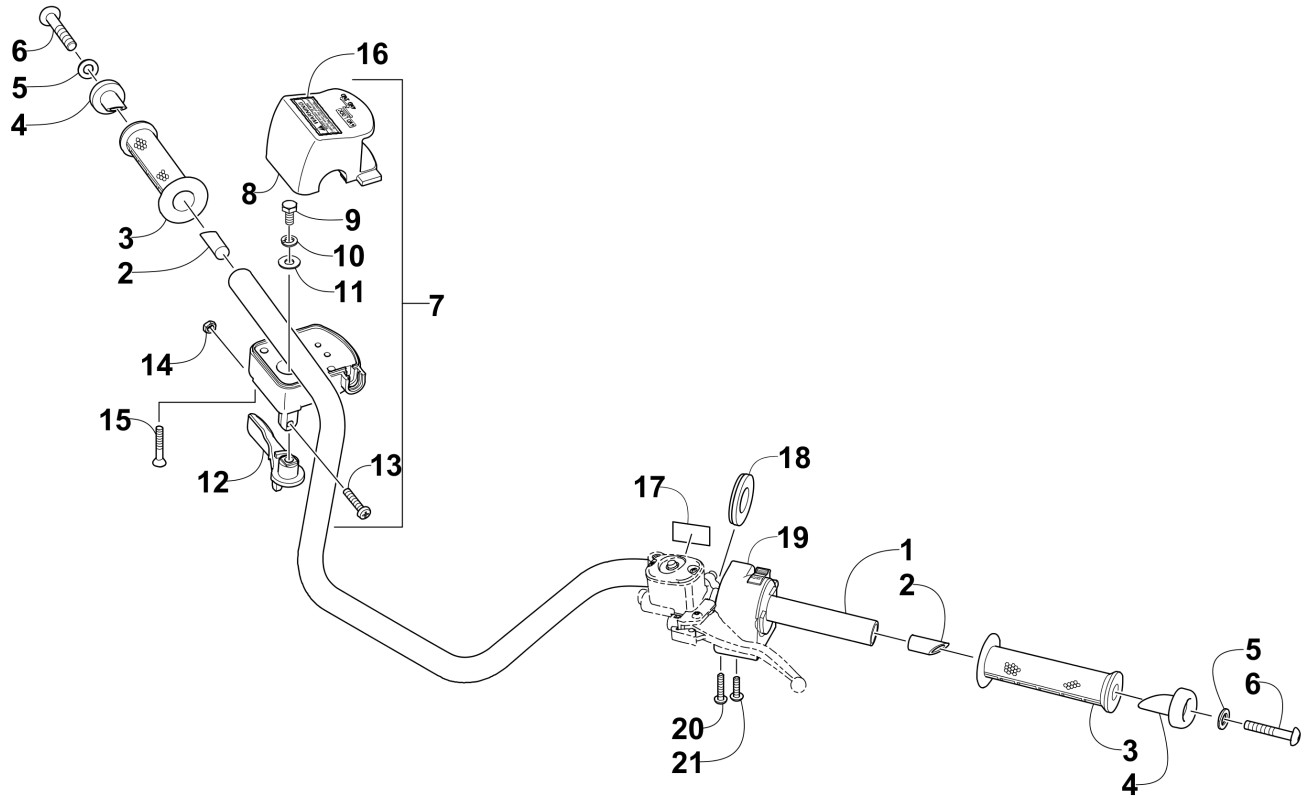

HANDLEBAR ASSEMBLY [91965]

Item	Part No.	Qty	Name	Context	Footnote
1	0505-418	1	Handlebar - Black		
2	0405-218	2	Plug, Handlebar		
3	0405-147	2	Grip, Handlebar		
4	0405-149	2	End Cap, Handlebar		
5	8050-247	2	Washer		
6	8477-845	2	Screw, Machine		
7	0509-054	1	Case, Throttle - Assembly	(inc. 8-15)	
8	0409-141	1	Cover, Throttle Case - w/Switch		
9	3007-392	1	Bolt		
10	3004-447	1	Washer, Lock		
11	3003-030	1	Washer		
12	0409-133	1	Lever, Throttle		
13	3423-014	1	Screw, Machine		
14	3423-327	1	Nut		
15	3423-199	2	Screw, Machine		
16	0411-966	1	Decal, Warning - Differential Lock		
17	1411-865	1	Decal, Brake Lever Lock		
18	3409-019	1	Cover, Switch Housing