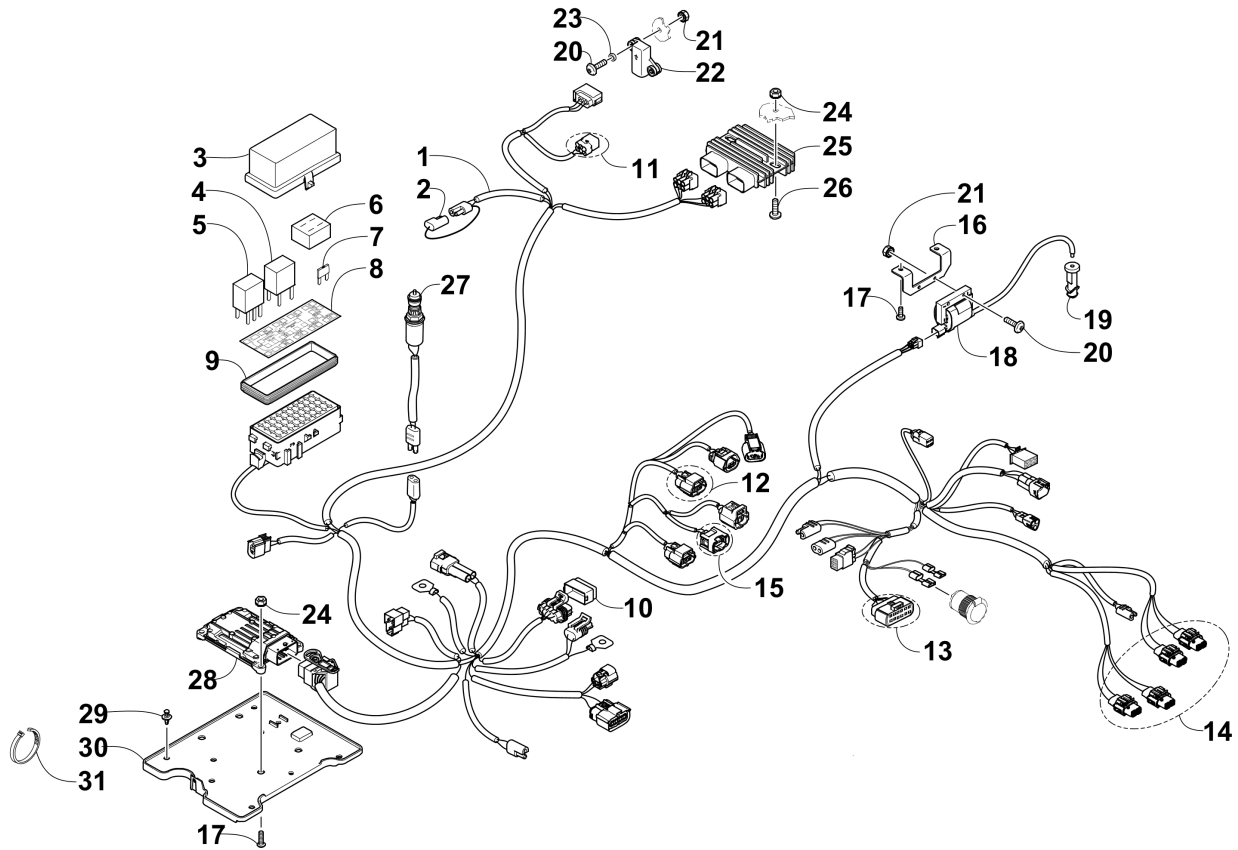

WIRING HARNESS ASSEMBLY [300081]

Item	Part No.	Qty	Name	Context	Footnote
1	0486-481	1	Harness, Main	(inc. 2-10)	
2	0486-164	1	Tether, Accessory Connector		
3	0430-085	1	Cover, Fuse Block		
4	0430-045	3	Relay (4-Pin) - 20 Amp		
5	0430-033	1	Relay (5-Pin) - 30 Amp		
6	0430-037	1	Holder, Fuse		
7	0430-032	7	Fuse - 10 Amp		
7	0430-031	3	Fuse - 15 Amp		
7	0430-030	4	Fuse - 30 Amp		
8	3411-968	1	Decal, Fuse Block		
9	0430-086	1	Seal		
10	0430-103	1	Cover, Diagnostics Connector		
11	1436-416	1	Repair Kit, Connector - Tilt Sensor		
12	0437-071	1	Repair Kit, Connector - Idle Speed Control		
13	1436-818	1	Repair Kit, Connector - CAN Gauge		
14	1436-289	AR	Repair Kit, Connector - Headlight		
15	1436-483	1	Repair Kit, 3P Map Connector		
16	4406-029	1	Bracket, Mounting - Coil		
17	8476-620	6	Screw, Machine		
18	0824-071	1	Coil, Ignition - Assembly	(inc. 19)