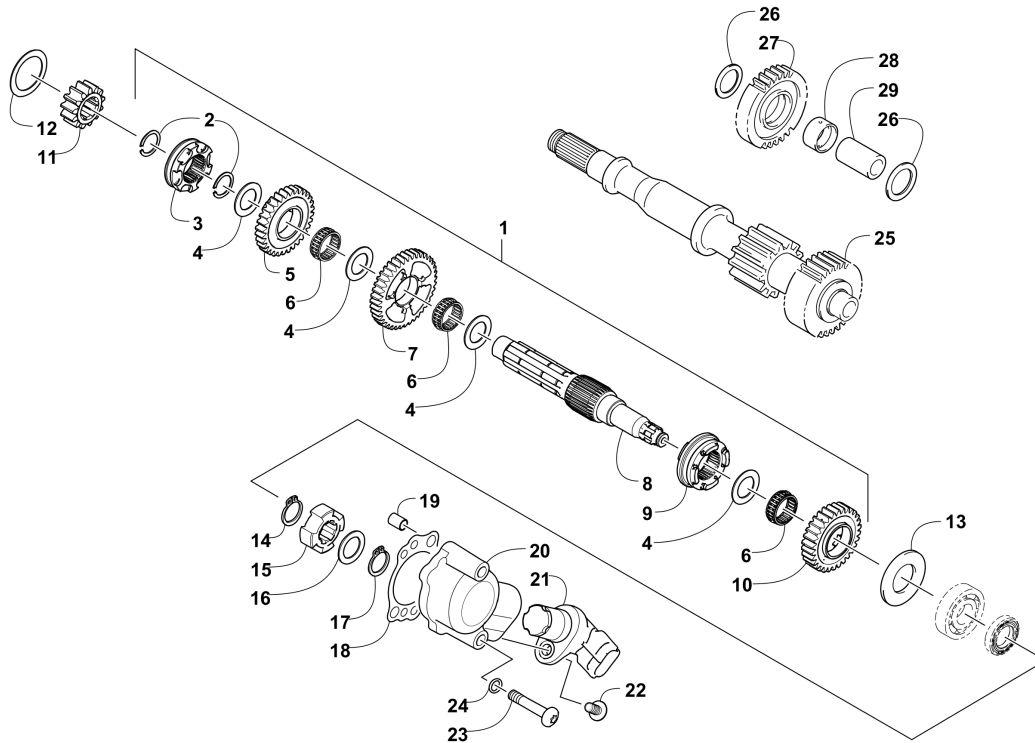

SECONDARY TRANSMISSION ASSEMBLY [97368]

Item	Part No.	Qty	Name	Context	Footnote
1	0822-144	1	Countershaft Assembly	(inc. 2-10)	
2	0831-085	2	Ring, Retaining		
3	0822-120	1	Gear Select, Reverse		
4	0822-121	4	Shim		
5	0822-119	1	Gear, Reverse Driven		
6	0832-082	3	Bearing		
7	0822-114	1	Gear, Driven - Low		
8	0822-113	1	Countershaft		
9	0822-145	1	Gear Select, Sliding		
10	0822-148	1	Gear, Driven - High		
11	0822-125	1	Gear, Drive		
12	0828-019	1	Washer, Thrust		
13	0828-011	1	Washer		
14	0831-040	1	Ring, Retaining		
15	0822-050	1	Trigger, Speedometer Sensor		
16	0828-069	1	Washer, Thrust		
17	0831-039	1	Ring, Retaining		
18	0830-129	1	Gasket		
19	0829-023	2	Pin, Dowel		
20	0822-049	1	Housing, Speedometer Sensor