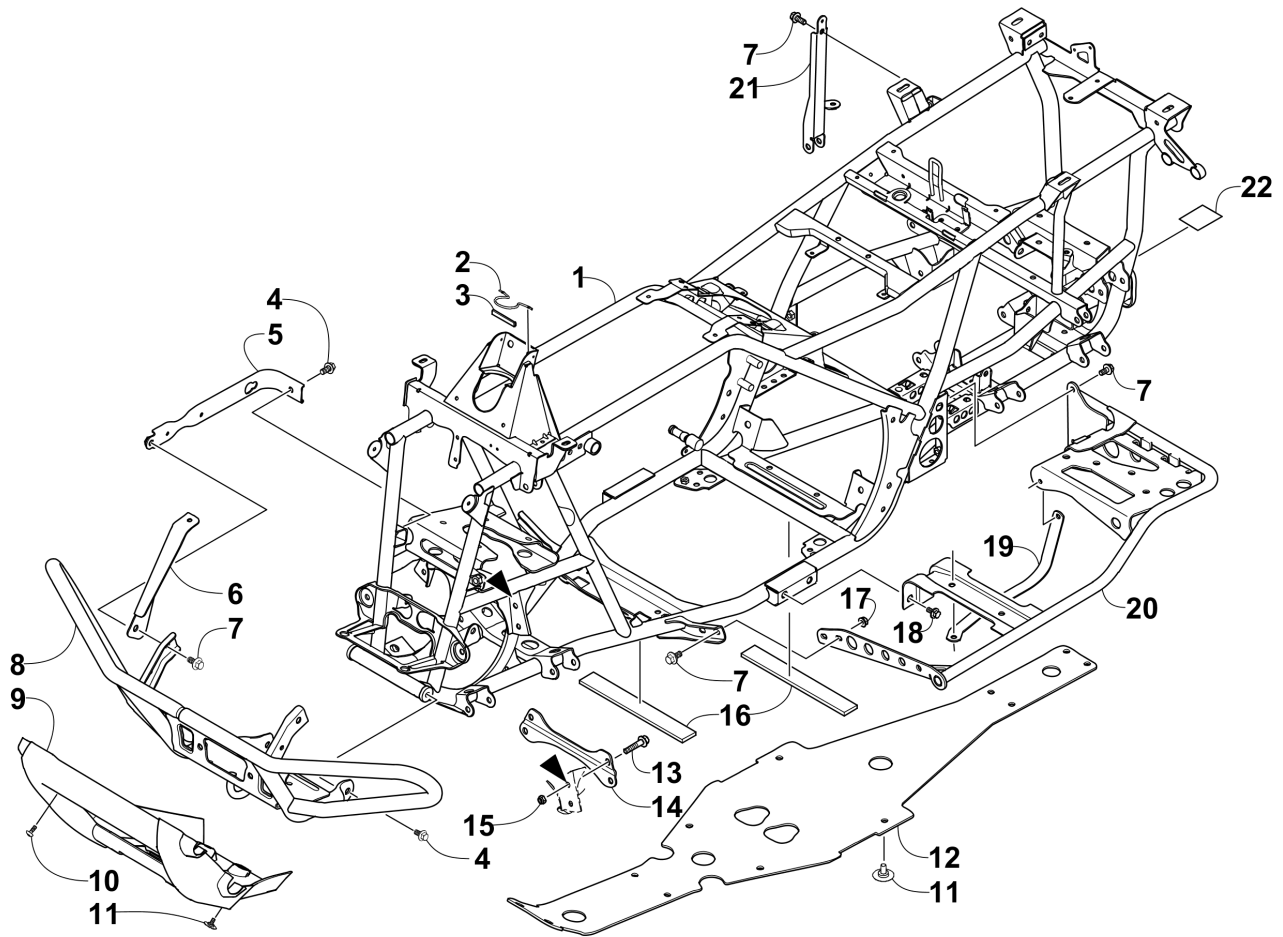

FRAME AND RELATED PARTS [301187]

Item	Part No.	Qty	Name	Context	Footnote
1	4506-819	1	Frame, Main		
2	2416-401	1	Clip, Routing		
3	0706-371	AR	Trim - 3 ft		
4	8409-020	4	Screw, Cap		
5	1506-596	2	Channel, Mounting - Bumper - Right		
6	1506-562	1	Bracket, Mounting - Bumper - Right		
6	1506-563	1	Bracket, Mounting - Bumper - Left		
7	8408-816	11	Screw, Cap		
8	7506-454	1	Bumper, Front - Orange	Camo	
8	7506-523	1	Bumper, Front - Green	Black	
9	1406-360	1	Fascia, Bumper - Front		
10	0423-419	2	Screw, Machine		
11	0423-101	12	Screw, Shoulder		
12	2406-091	1	Panel, Belly		
13	8409-025	2	Screw, Cap		
14	2516-852	1	Brace, A-Arm