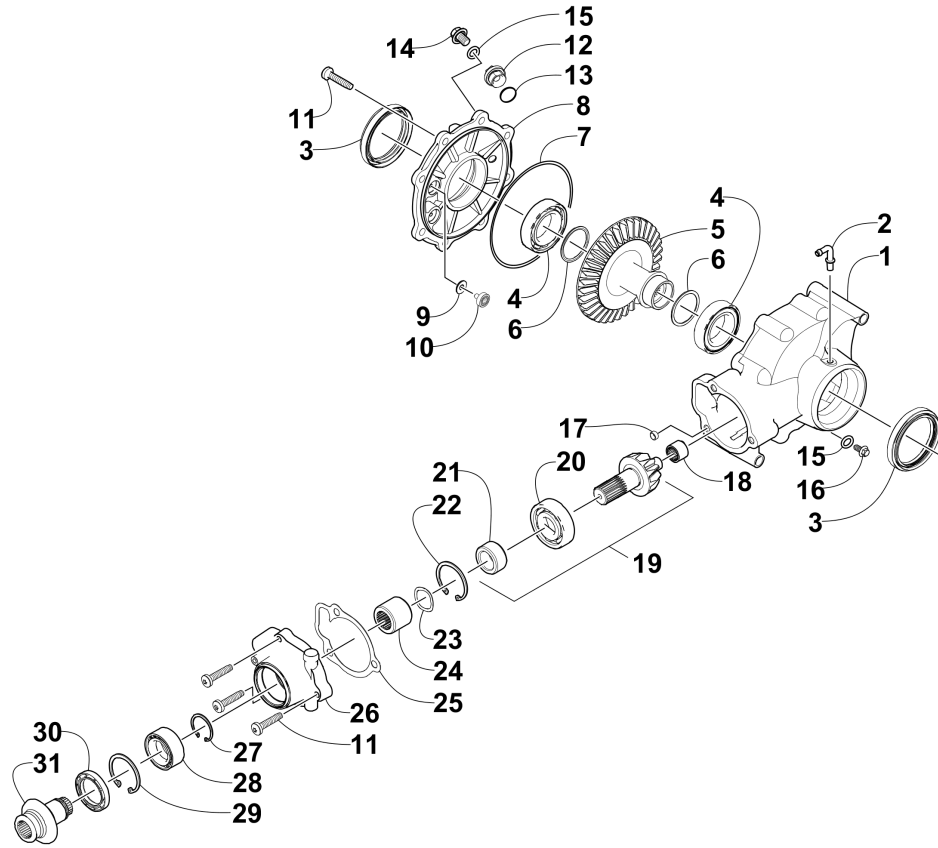

REAR DRIVE GEARCASE ASSEMBLY [300080]

Item	Part No.	Qty	Name	Context	Footnote
-	2502-153	1	Gearcase, Rear		
1	1502-896	1	Housing, Gearcase		
2	2402-162	1	Fitting, Elbow		
3	2402-240	2	Seal		
4	0402-393	2	Bearing		
5	1402-033	1	Gear, Ring - 34T		
6	0402-405	AR	Shim, 41 x 49 x 1.3 mm		
6	0402-406	AR	Shim, 41 x 49 x 1.4 mm		
6	0402-407	AR	Shim, 41 x 49 x 1.5 mm		
6	0402-408	AR	Shim, 41 x 49 x 1.6 mm		
6	0402-409	AR	Shim, 41 x 49 x 1.7 mm		
7	0423-149	1	O-Ring		
8	1502-897	1	Cover, Gearcase		
9	0402-429	AR	Shim, 6.3 x 18 x 1.3 mm		
9	0402-430	AR	Shim, 6.3 x 18 x 1.4 mm		
9	0402-431	AR	Shim, 6.3 x 18 x 1.5 mm		
9	0402-432	AR	Shim, 6.3 x 18 x 1.6 mm		
9	0402-433	AR	Shim, 6.3 x 18 x 1.7 mm		
10	0402-326	1	Button, Thrust		
11	0423-118	11	Screw, Self-Tapping