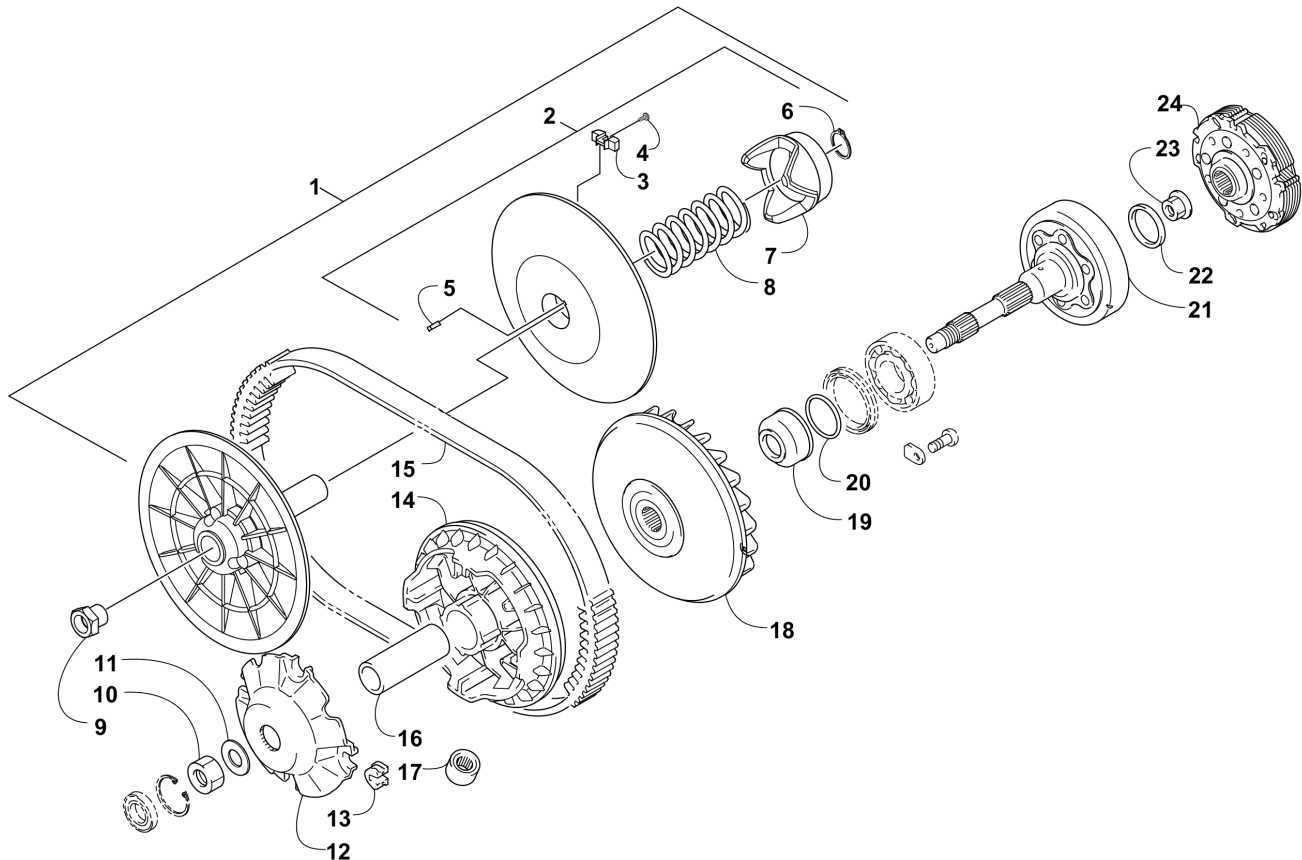

TRANSMISSION ASSEMBLY [301132]

Item	Part No.	Qty	Name	Context	Footnote
1	0823-535	1	Pulley, Driven - Assembly	(inc. 2-9)	
2	0823-554	1	Pulley, Driven - Uncalibrated	(inc. 3-6)	
3	0823-454	3	Shoe, Cam		
4	0823-177	3	Screw, Machine		
5	0823-383	1	Key		
6	0823-455	1	Ring, Snap - External		
7	0823-453	1	Cam		
8	0823-377	1	Spring - Black		
9	0823-178	1	Nut, Driven Pulley		
10	0827-010	1	Nut		
11	0828-106	1	Washer		
12	0823-276	1	Plate, Movable Drive Face		
13	0823-277	4	Damper, Movable Drive Face		
14	0823-273	1	Face, Movable Drive		
15	0823-013	1	Belt, Drive		
16	0823-271	1	Spacer