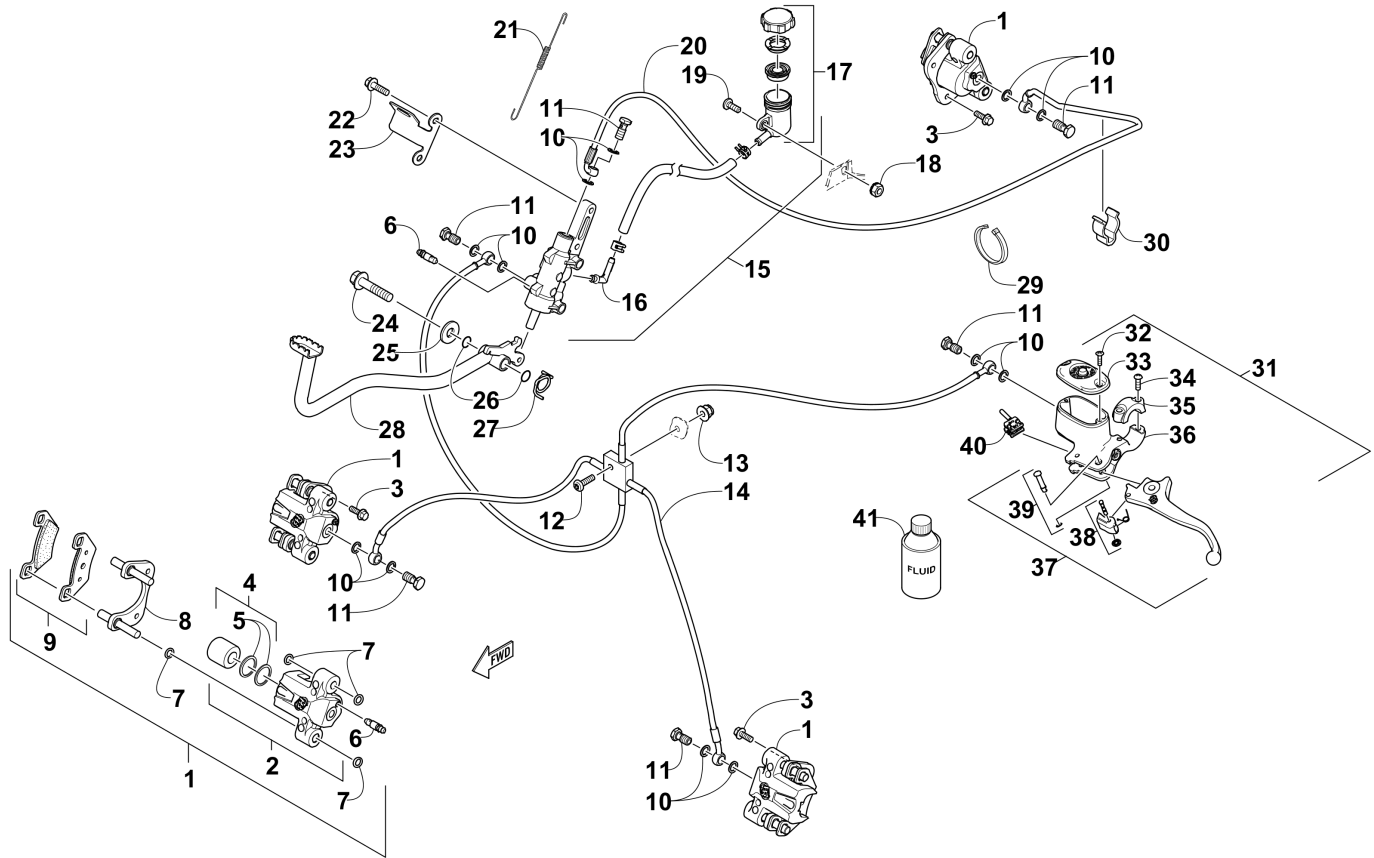

HYDRAULIC BRAKE ASSEMBLY [300076]

Item	Part No.	Qty	Name	Context	Footnote
1	1436-422	1	Caliper, Brake	(inc. 2-9)	Front Right
1	1436-423	2	Caliper, Brake	(inc. 2-9)	Front Left & Rear Right
2	1436-161	2	Housing, Caliper - Assembly	(inc. 3-6)	Front Left & Rear Right
2	1436-160	1	Housing, Caliper - Assembly	(inc. 3-6)	Front Right
3	8408-821	6	Screw, Cap		
4	0502-606	3	Piston/Seal Set	(inc. 5)	
5	0502-607	3	Seal Set		
6	0502-609	4	Valve, Bleed		
7	0502-608	3	O-Ring, Guide - Set		
8	0502-605	3	Bracket Assembly		
9	1436-420	3	Pad, Brake - Set		
10	0423-178	12	Washer, Crush		
11	0423-413	6	Bolt, Banjo-Fitting		
12	8476-625	1	Screw, Machine		
13	8427-602	1	Nut, Lock		
14	1502-015	1	Hose, Brakeline - Assembly		
15	1502-577	1	Brake Assembly	(inc. 16-17)	
16	1502-296	1	Hose Adapter Spout, 90-Degree - Grommet Seal		
17	1502-578	1	Reservoir, Brake w/Clamp