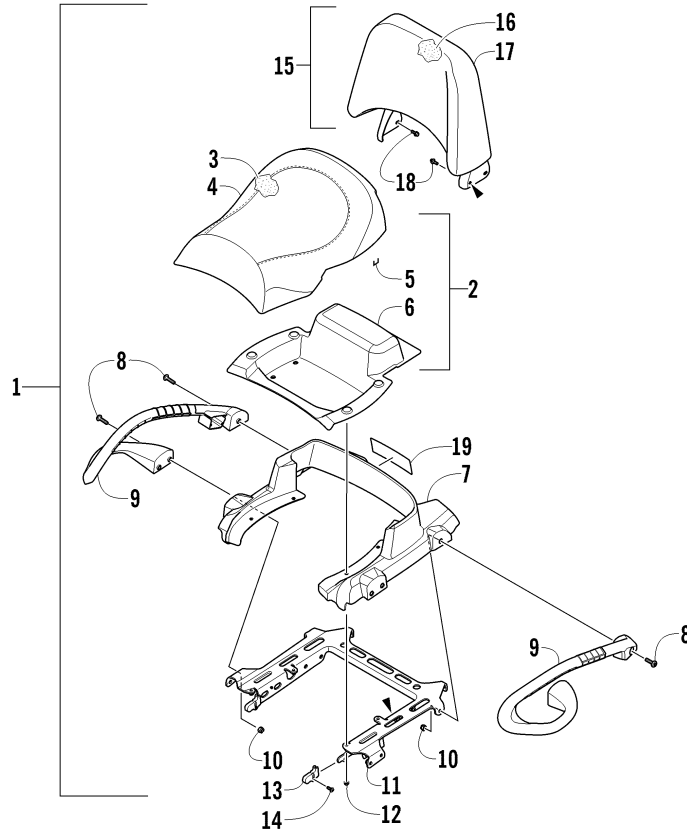

PASSENGER SEAT AND BACKREST ASSEMBLY [95956]

Item	Part No.	Qty	Name	Context	Footnote
1	2516-896	1	Seat, Passenger - Assembly	(inc. 2-14)	
2	2506-064	1	Seat, Passenger - Sub-Assembly	(inc. 3-6)	
3	1506-816	1	Foam, Seat - Passenger		
4	1506-815	1	Cover, Seat - Passenger		
5	0624-263	AR	Staple		
6	2406-110	1	Base, Seat - Inner		
7	2406-044	1	Base, Seat - Passenger		
8	8468-830	6	Screw, Machine		
9	2406-834	1	Handhold, Passenger - Right		
9	2406-835	1	Handhold, Passenger - Left		
10	8432-802	6	Nut, Lock		
11	2516-040	1	Bracket, Seat Support - Assembly		
12	8427-602	4	Nut, Lock		
13	2406-895	2	End Cap, Seat Support		
14	0423-538	2	Screw, Self-Tapping		
15	2516-020	1	Backrest Assembly	(inc. 16-17)	
16	2516-018	1	Foam, Backrest		
17	2516-141	1	Cover, Backrest		
18	8408-816	4	Screw, Cap		
19	0411-814	1	Decal - "Arctic Cat" - White