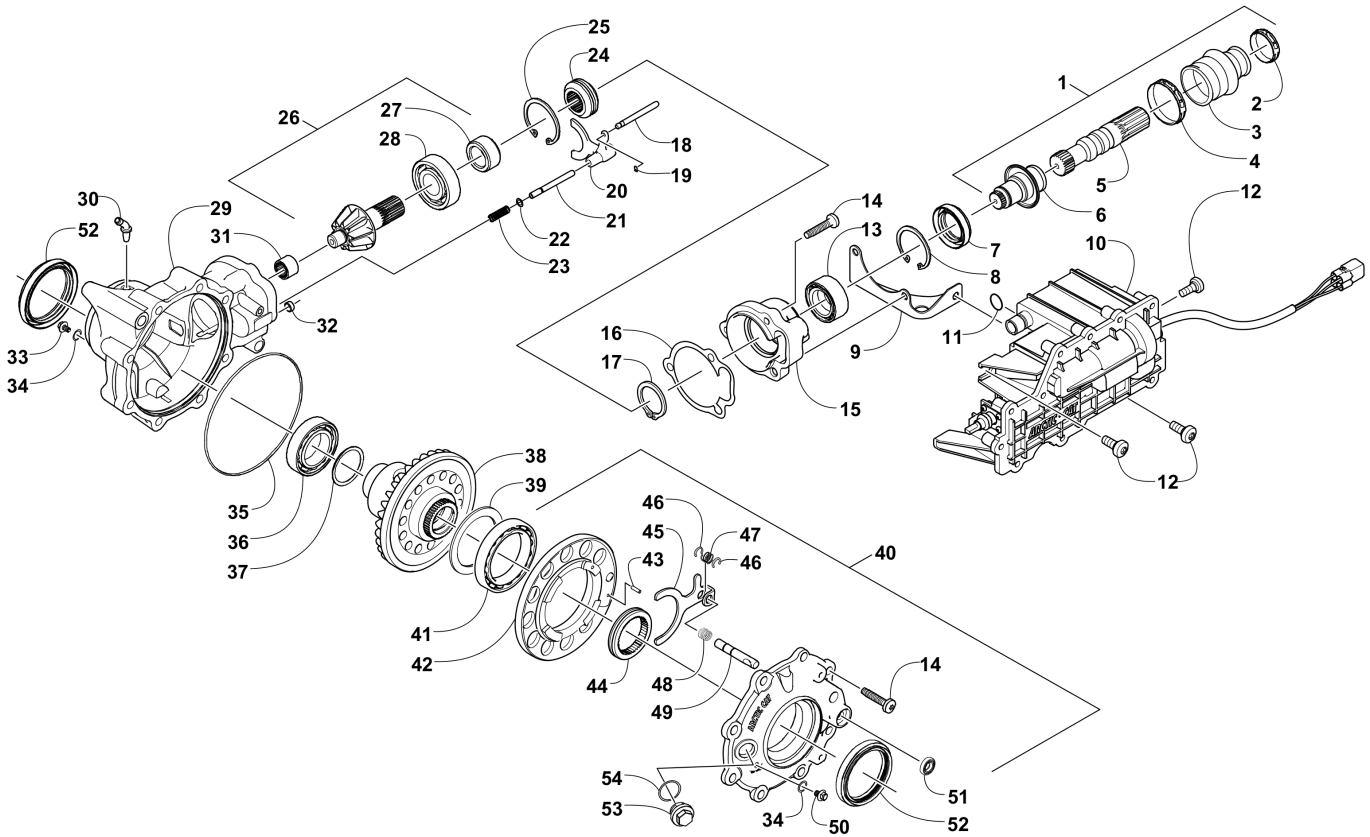

FRONT DRIVE GEARCASE ASSEMBLY [301268]

Item	Part No.	Qty	Name	Context	Footnote
-	2502-132	1	Gearcase, Front		
1	1502-083	1	Shaft, Propeller - Assembly	(inc. 2-6)	
2	0423-411	1	Clamp		
3	0402-985	1	Boot, Shaft		
4	0423-393	1	Clamp		
5	1402-045	1	Shaft, Output		
6	1502-085	1	Shaft, Input		
7	1402-011	1	Seal		
8	0423-423	1	Ring, Retaining		
9	1502-237	1	Bracket, Actuator		
10	2502-194	1	Actuator	(inc. 11)	
11	1402-981	2	O-Ring		
12	0423-396	3	Screw, Self-Tapping		
13	1402-043	1	Bearing		
14	0423-118	11	Screw, Self-Tapping		
15	0502-528	1	Housing, Pinion		
16	0402-947	1	Gasket, Flange		
17	0423-417	1	Ring, Retaining		
18	0402-997	1	Shaft, Selector