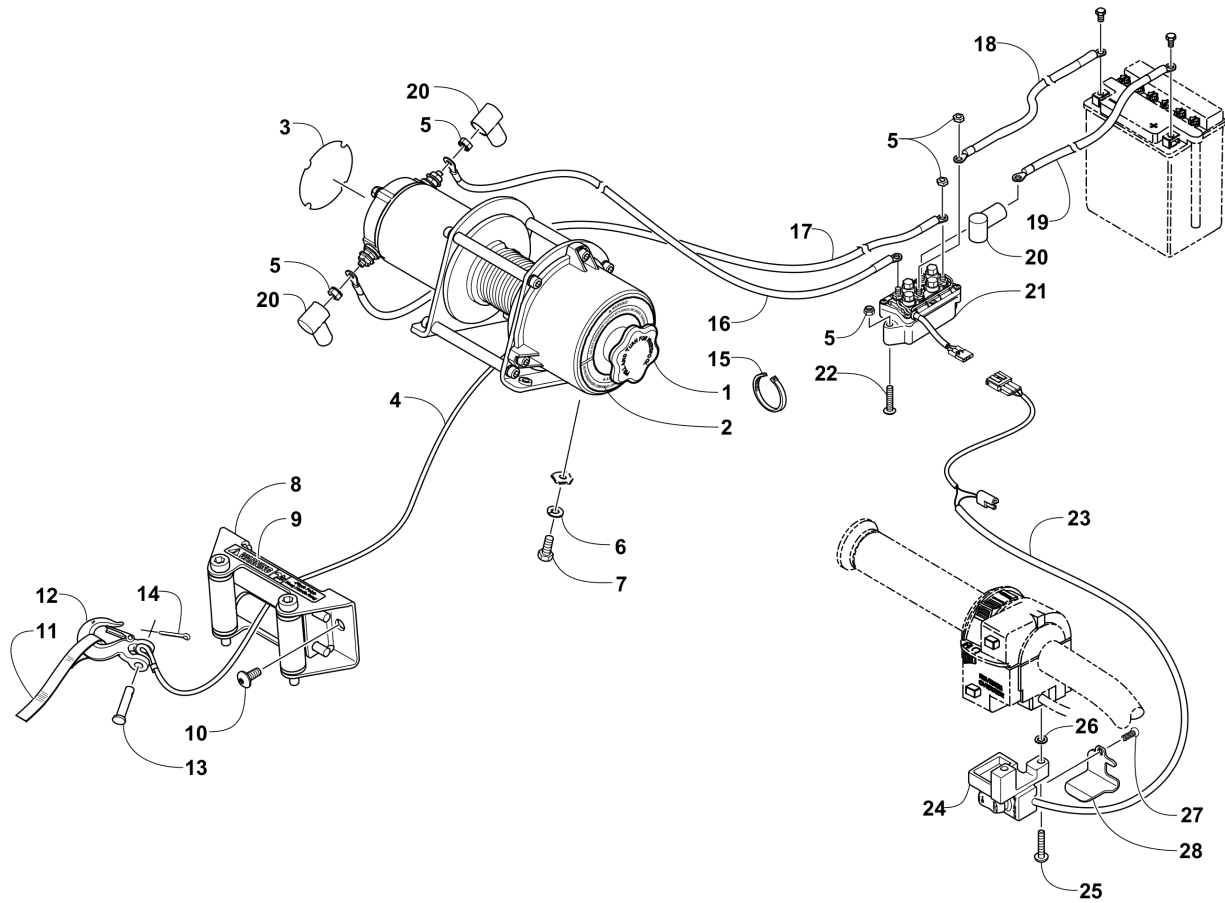

# WINCH ASSEMBLY [300815]

Item	Part No.	Qty	Name	Context	Footnote
1	0409-165	1	Winch	(inc. 2-4 and two No. 5)	
2	2411-141	1	Decal, Warning - Tension		
3	2411-140	1	Decal, Warning - Operation		
4	1441-831	1	Cable, Winch		
5	0623-038	8	Nut w/Washer		
6	8051-246	4	Washer, Lock		
7	8408-820	4	Screw, Cap		
8	0441-403	1	Roller, Winch	(inc. 9)	
9	0411-474	1	Decal, Warning - Pinch Point		
10	8468-820	2	Screw, Machine		
11	1441-781	1	Strap		
12	1441-833	1	Hook, Winch		
13	1441-834	1	Pin		
14	0623-175	1	Pin, Cotter		
15	0123-903	AR	Tie, Cable - 11.5 in.		
16	0445-112	1	Cable, Winch/Solenoid - Yellow		
17	0445-113	1	Cable, Winch/Solenoid - Blue		
18	0445-114	1	Cable, Solenoid/Battery - Black		