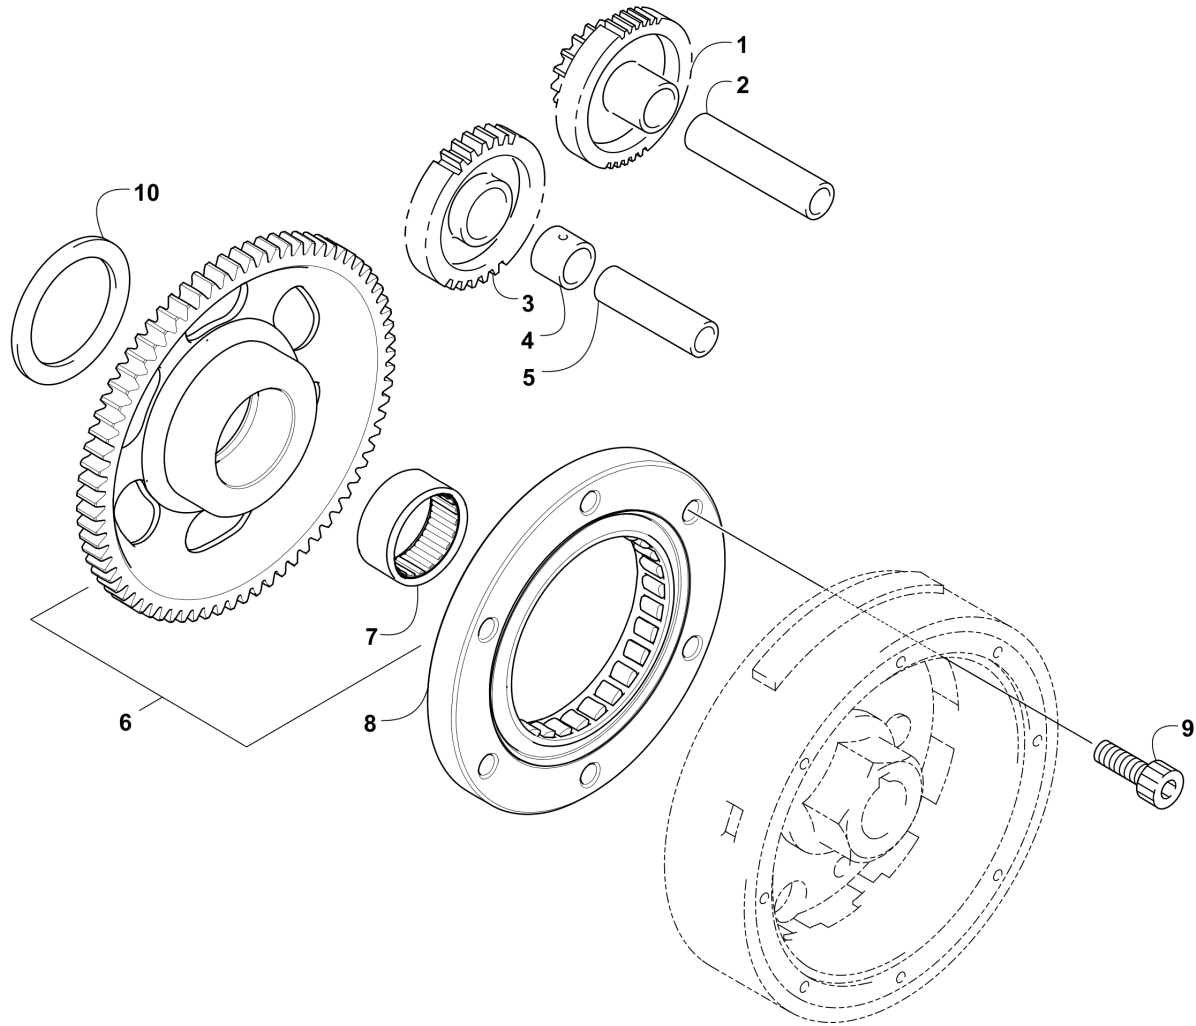

STARTER CLUTCH ASSEMBLY [300126]

Item	Part No.	Qty	Name	Context	Footnote
1	0815-033	1	Gear, Starter - Idler - 44T/14T SC		2008 & 2009 Thundercats see "Comments"
2	0829-031	1	Shaft, Starter Gear - 12 x 58.5		
3	0815-002	1	Gear, Starter Idler - No. 2		
4	0815-003	1	Spacer, Starter Idler Gear - No. 2		
5	0829-032	1	Shaft, Starter Gear - 12 x 44.7		
6	0815-004	1	Gear, Starter Clutch	(inc. 7)	
7	0832-079	1	Bearing, Needle Roller - 31 x 39 x 18		
8	0802-035	1	Clutch, Starter		
9	0826-069	6	Screw, Cap		
10	0828-094	1	Washer