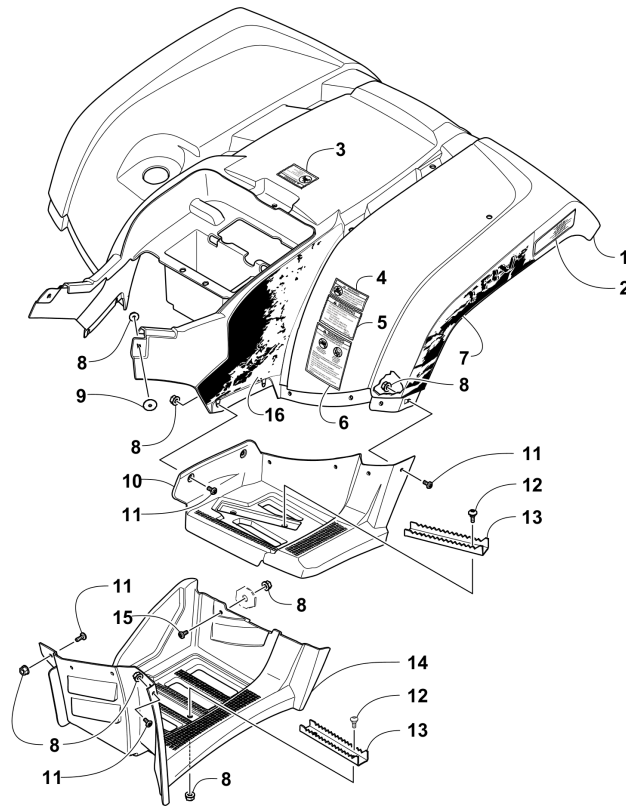

REAR BODY PANEL AND FOOTWELL ASSEMBLIES (Black) [301186]

Item	Part No.	Qty	Name	Context	Footnote
1	7506-067	1	Fender, Rear - Assembly - Black	(inc. 2-6)	
2	1411-592	1	Decal, Reflector - Right		
2	1411-593	1	Decal, Reflector - Left		
3	1411-251	1	Decal, Warning - Passenger Seat		
4	1411-269	1	Decal, Warning - Passenger		
5	4411-787	1	Decal, Warning - Tire Pressure		
6	2411-257	1	Decal, Warning - Passenger Safety		
7	5411-424	1	Decal, "TRV" - Right - Black		
7	5411-425	1	Decal, "TRV" - Left - Black		
8	8427-602	34	Nut, Lock		
9	0423-101	2	Screw, Shoulder		
10	2406-042	1	Footwell, Rear - Right		
10	2406-043	1	Footwell, Rear - Left		
11	0423-419	22	Screw, Machine		
12	0423-355	8	Screw, Shoulder		
13	5506-497	4	Footpeg - Black		
14	1506-813	1	Footwell - Right		
14	2406-471	1	Footwell - Left		
15	8477-620	2	Screw, Machine		
16	5411-422	1	Decal, Side - Lower - Right