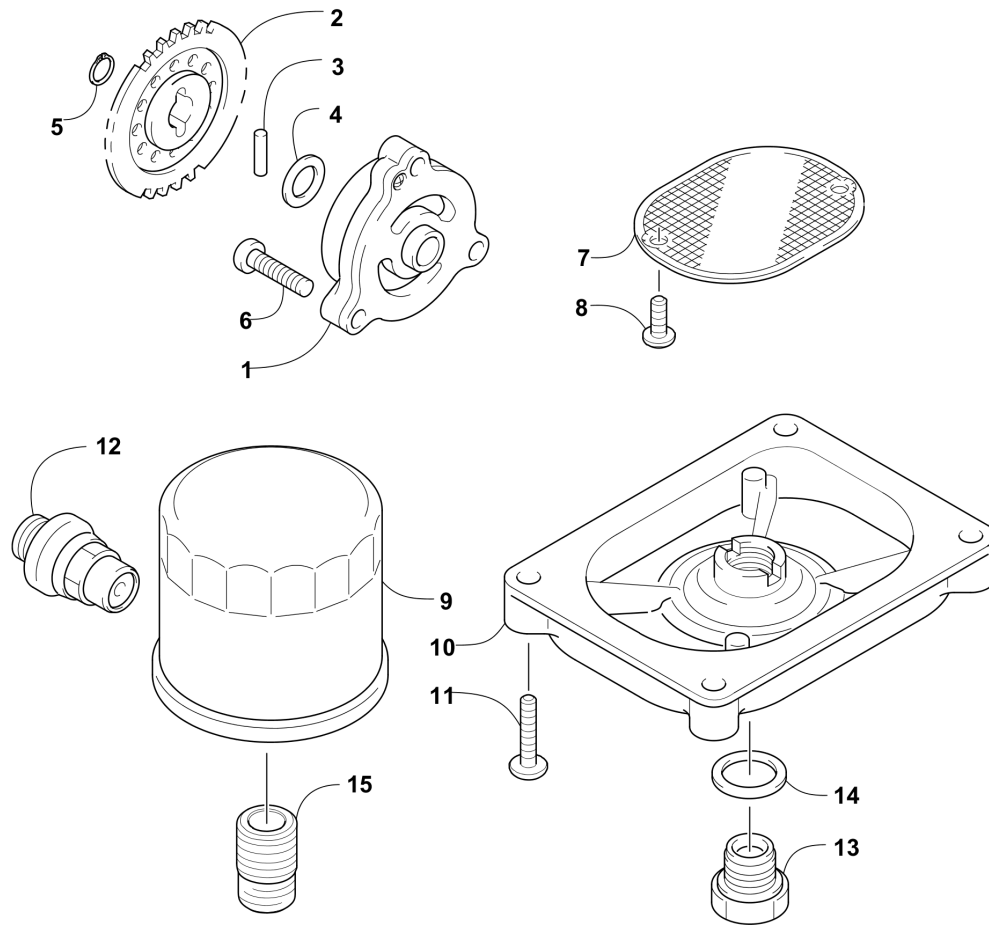

OIL FILTER/PUMP ASSEMBLY [99739]

Item	Part No.	Qty	Name	Context	Footnote
1	0812-023	1	Pump, Oil		
2	0812-083	1	Gear, Driven		
3	0829-009	1	Pin		
4	0828-007	1	Washer		
5	0831-002	1	Ring, Retaining		
6	0826-039	3	Screw, Machine		
7	0812-057	1	Strainer, Oil		
8	0826-040	2	Screw, Machine		
9	0812-034	1	Filter, Oil		
10	0812-053	1	Cap, Oil Strainer		
11	8468-625	4	Screw, Machine		
12	0812-007	1	Valve, Oil-Relief		
13	0812-006	1	Plug, Drain		
14	0830-017	1	Gasket, Drain Plug		
15	0812-066	1	Union, Oil Filter