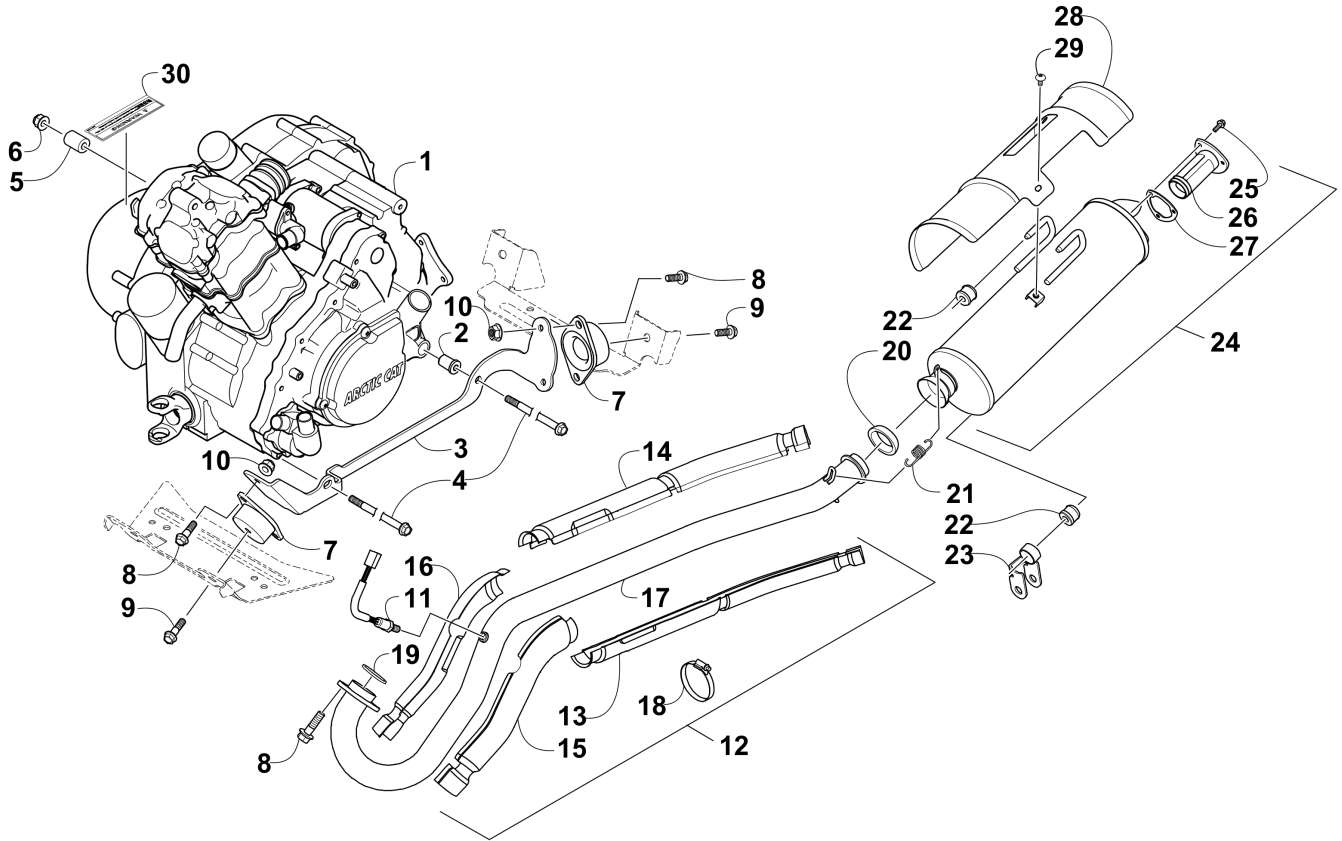

ENGINE AND EXHAUST [301192]

Item	Part No.	Qty	Name	Context	Footnote
1	0800-207	1	Engine, A700U		
2	0801-268	4	Bushing, Engine Mount		
3	1506-740	1	Bracket, Engine - Right		
3	1506-741	1	Bracket, Engine - Left		
4	0423-405	2	Screw, Cap		
5	1423-025	1	Spacer		
6	8428-002	2	Nut, Lock		
7	2406-065	4	Mount, Engine		
8	8408-820	10	Screw, Cap		
9	8408-012	4	Screw, Cap		
10	8432-802	8	Nut, Lock		
11	0630-302	1	Oxygen Sensor		
12	0512-623	1	Pipe, Exhaust - Assembly	(inc. 13-18)	
13	0412-355	1	Shield, Exhaust Pipe - Lower - Rear		
14	0412-354	1	Shield, Exhaust Pipe - Upper - Rear		
15	0412-687	1	Shield, Exhaust Pipe - Inner - Front		
16	0412-686	1	Shield, Exhaust Pipe - Outer - Front		
17	0512-624	1	Pipe, Exhaust		
18	0423-317	4	Clamp, Hose		
19	0412-338	1	Gasket, Exhaust