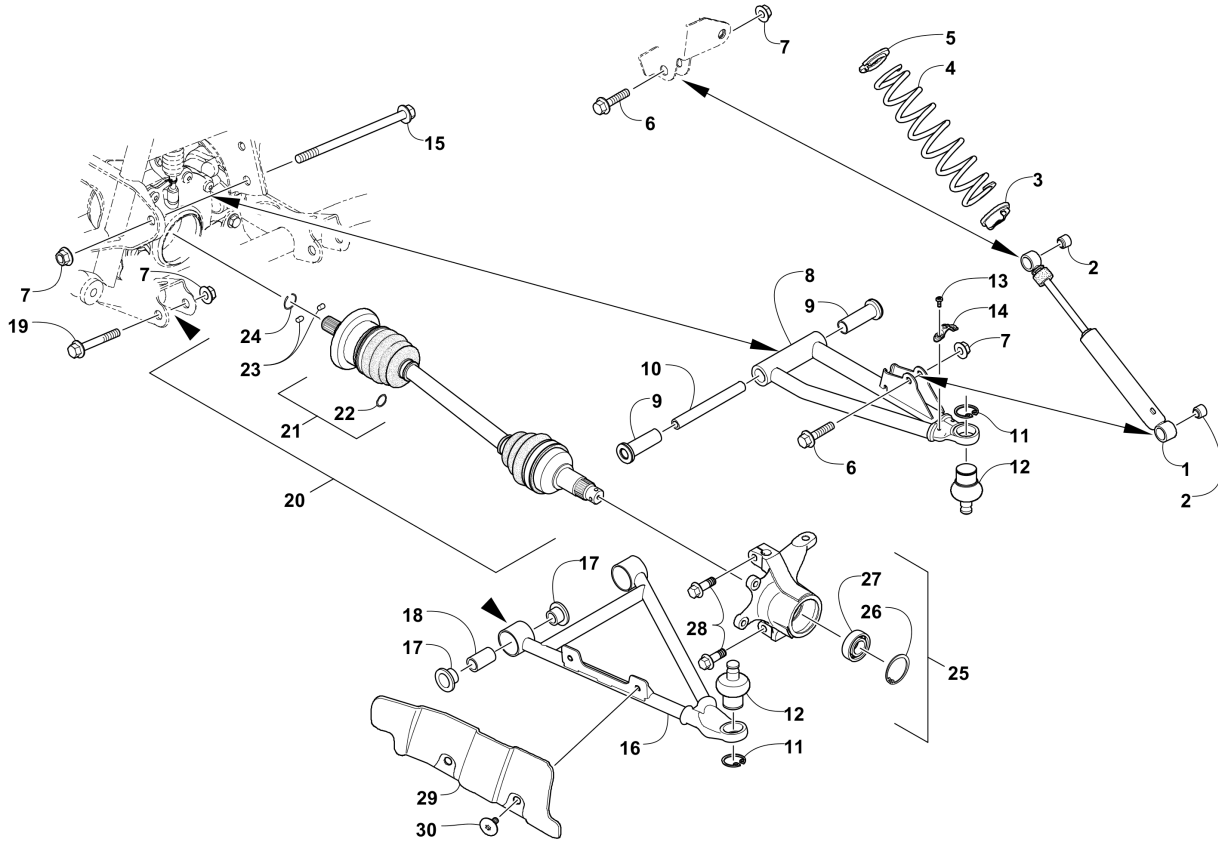

FRONT SUSPENSION ASSEMBLY [301189]

Item	Part No.	Qty	Name	Context	Footnote
1	0403-209	2	Shock Absorber	(inc. 2)	
2	0403-182	4	Bushing		
3	0403-395	2	Cam, Adjuster - Spring		
4	1503-056	2	Spring, Suspension - Orange		
4	1503-054	2	Spring, Suspension - Green		
5	1603-889	2	Retainer, Spring		
6	8409-040	4	Screw, Cap		
7	0423-744	10	Nut, Lock		
8	0503-416	1	A-Arm, Front Upper - Right - Black - Assembly	(inc. 9-12)	
8	0503-417	1	A-Arm, Front Upper - Left - Black - Assembly	(inc. 9-12)	
9	0403-289	4	Bushing, Upper A-Arm Suspension		
10	0403-439	2	Axle		
11	0423-009	4	Clip, Ball Joint		
12	0405-483	4	Ball Joint		
13	0423-946	4	Screw, Self-Tapping		
14	1502-594	2	Clamp, Routing		
15	0423-334	2	Screw, Cap		
16	0503-376	1	A-Arm, Front Lower - Right - Assembly (Black)	(inc. 17-18 and two No. 11-12)	
16	0503-377	1	A-Arm, Front Lower - Left - Assembly (Black)	(inc. 17-18 and two No. 11-12)