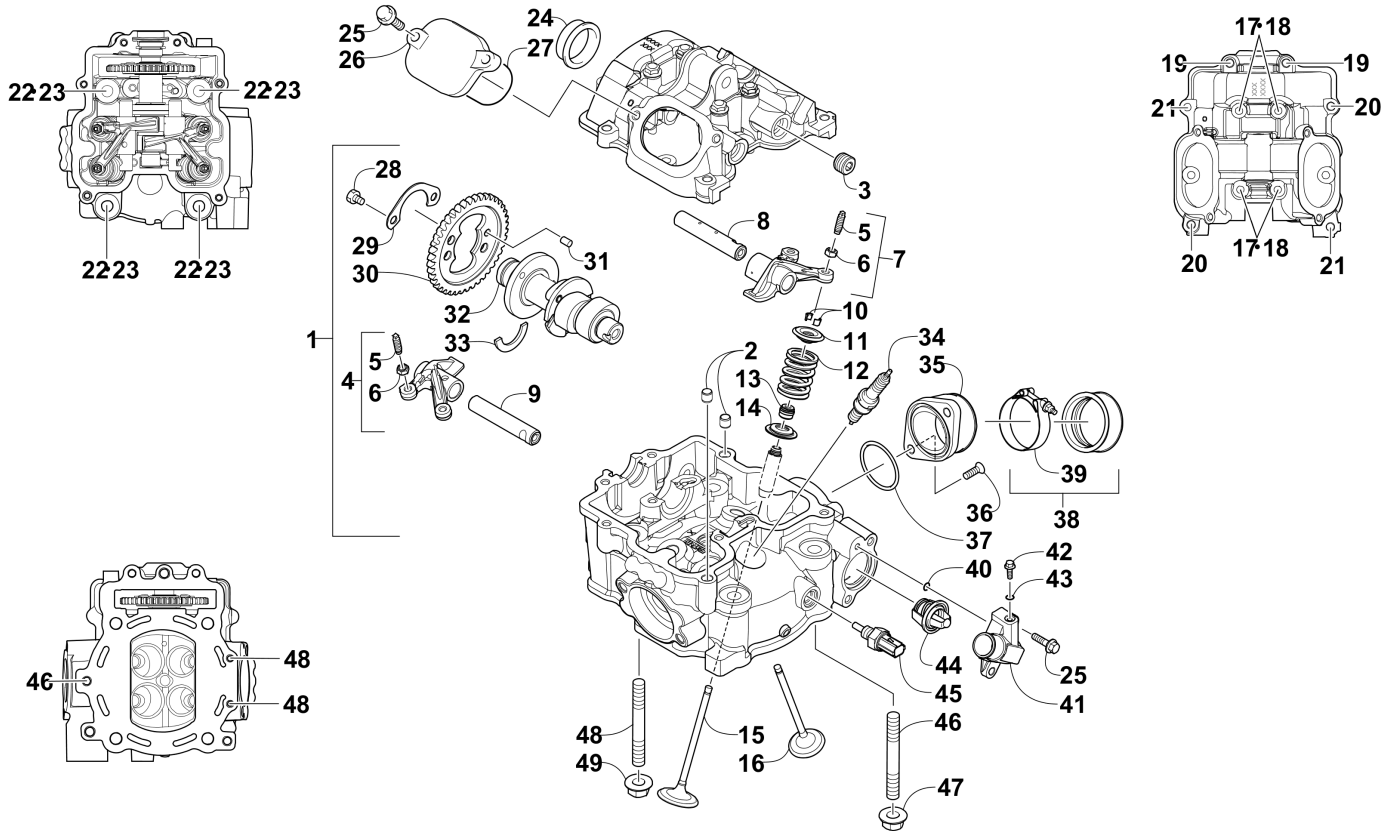

CYLINDER HEAD AND CAMSHAFT/VALVE ASSEMBLY [99737]

Item	Part No.	Qty	Name	Context	Footnote
1	0808-226	1	Head, Cylinder - Assembly	(inc. 2-17)	
2	0829-062	2	Pin, Dowel		
3	0831-092	2	Plug, Shaft		
4	0809-319	1	Arm, Valve Rocker - Exhaust	(inc. two No. 5-6)	
5	0809-240	4	Screw, Adjuster		
6	0827-059	4	Nut		
7	0809-318	1	Arm, Valve Rocker - Intake	(inc. two No. 5-6)	
8	0809-241	1	Shaft, Rocker Arm - Intake		
9	0809-242	1	Shaft, Rocker Arm - Exhaust		
10	0809-233	8	Cotter, Valve		
11	0809-232	4	Retainer, Spring		
12	0809-231	4	Spring, Valve		
13	0830-186	4	Seal, Oil		
14	0809-230	4	Seat, Spring - Valve		
15	0809-228	2	Valve, Intake		
16	0809-229	2	Valve, Exhaust		
17	0826-149	4	Screw, Cap		
18	0830-155	4	Gasket		
19	0826-002	2	Screw, Cap		
20	0826-005	2	Screw, Cap