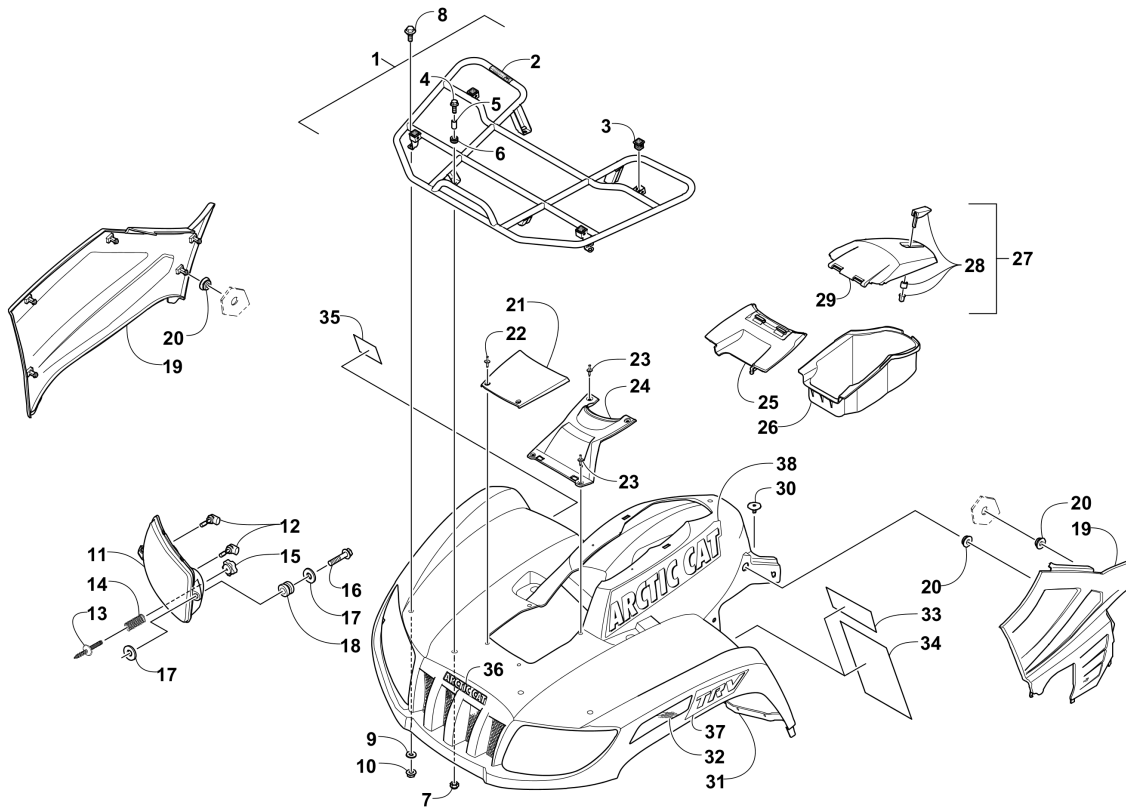

FRONT RACK, BODY PANEL, AND HEADLIGHT ASSEMBLIES (Camo) [301183]

Item	Part No.	Qty	Name	Context	Footnote
1	7506-522	1	Rack, Front - Assembly	(inc. 2-3)	
2	0411-576	1	Decal, Warning - Load		
3	0441-592	4	Bushing		
4	8410-835	4	Screw, Cap		
5	0423-669	4	Spacer		
6	0423-465	4	Grommet		
7	8432-802	4	Nut, Lock		
8	0423-654	2	Screw, Shoulder		
9	8050-222	2	Washer		
10	8427-602	2	Nut, Lock		
11	0509-044	1	Headlight - Right - Assembly	(inc. 12)	
11	0509-035	1	Headlight Assembly - Left	(inc. 12)	
12	0409-055	4	Bulb, Headlight		
13	0423-514	2	Stud, Adjuster - Headlight		
14	0423-522	2	Spring, Adjuster		
15	0423-513	2	Knob, Adjuster		
16	0623-785	4	Screw, Self-Tapping		
17	8050-217	8	Washer		
18	0423-447	4	Grommet		
19	2406-324	1	Panel, Side - Lower - Right