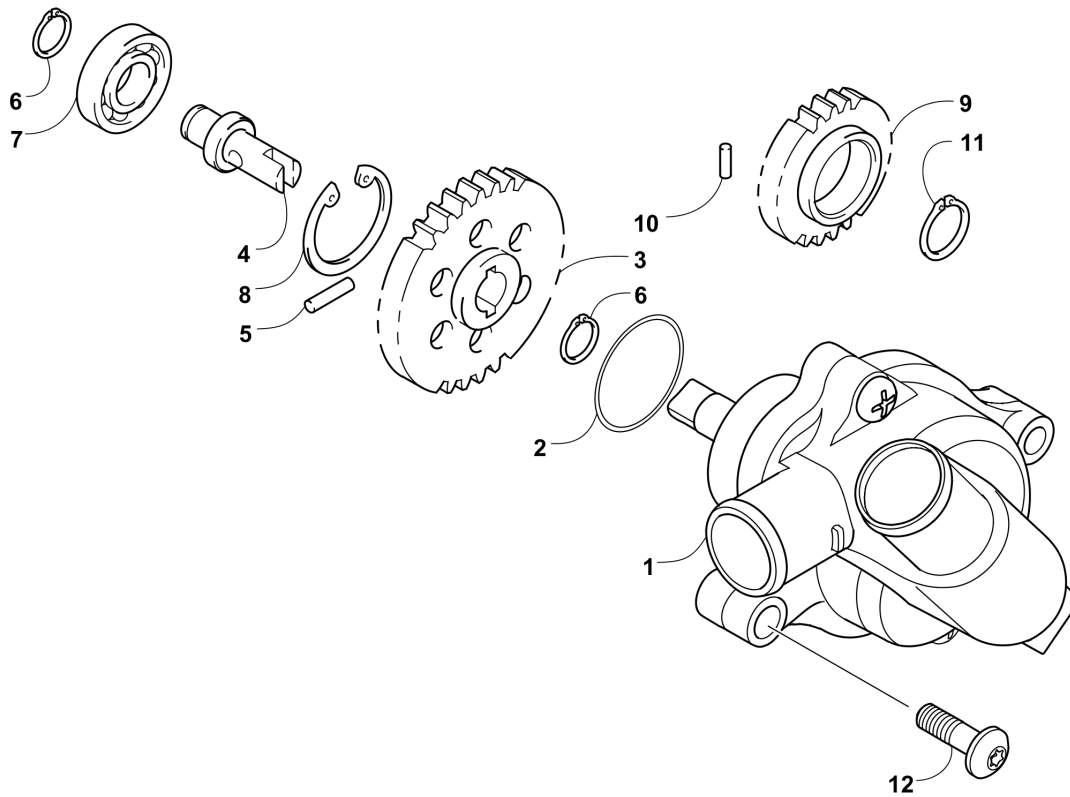

WATER PUMP ASSEMBLY [90695]

Item	Part No.	Qty	Name	Context	Footnote
1	0813-001	1	Pump, Water - Assembly	(inc. 2)	
2	0830-029	1	O-Ring		
3	0813-004	1	Gear, Driven		
4	0813-005	1	Shaft, Driven Gear		
5	0829-009	1	Pin		
6	0831-002	2	Ring, Retaining		
7	0832-046	1	Bearing		
8	0831-004	1	Ring, Retaining		
9	0811-003	1	Gear, Oil Pump Drive		
10	0829-007	1	Pin, Dowel		
11	0831-005	1	Ring, Retaining		
12	8468-665	2	Screw, Machine