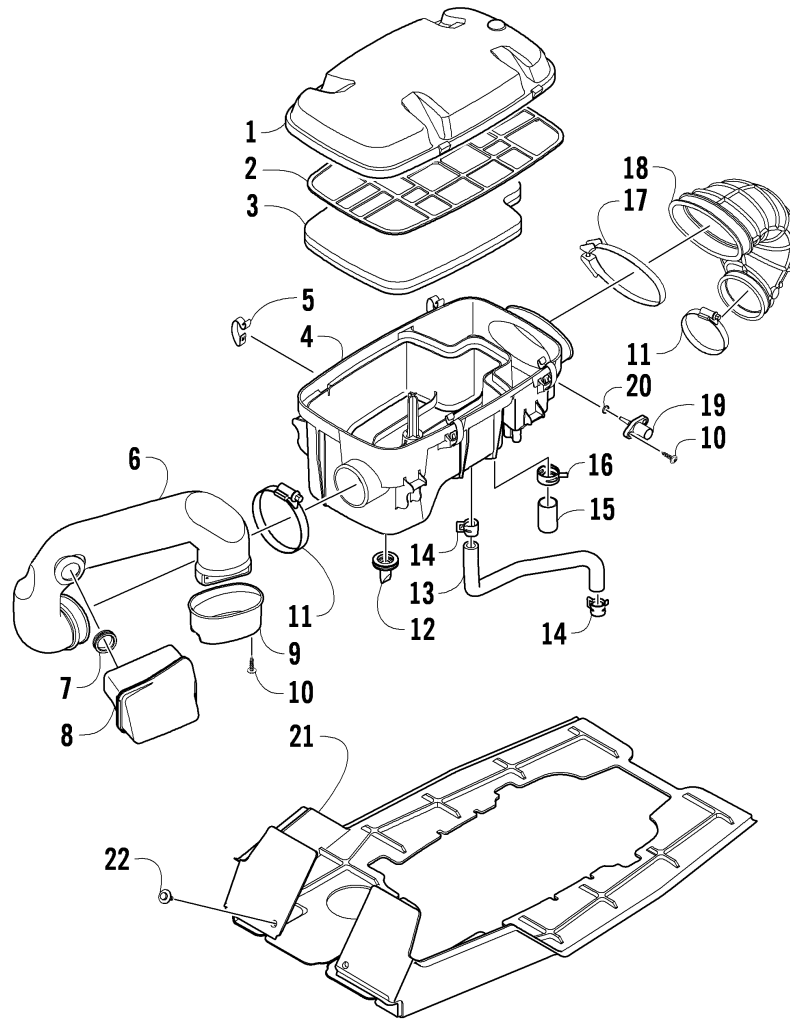

AIR INTAKE ASSEMBLY [91973]

Item	Part No.	Qty	Name	Context	Footnote
1	0470-877	1	Air Box, Top		
2	0470-560	1	Screen, Air Filter		
3	0470-558	1	Filter, Air		
4	0470-728	1	Housing, Air Intake		
5	0423-455	4	Clip, Spring		
6	0470-749	1	Duct, Engine Intake		
7	0423-763	1	Grommet		
8	0570-215	1	Resonator		
9	0470-729	1	Boot		
10	0423-342	4	Screw, Self-Tapping - .1875 x .75		
11	0423-019	2	Clamp		
12	0470-442	1	Valve, Air Cleaner		
13	0410-172	1	Hose, Vent - Crankcase		
14	1623-281	2	Clamp, Hose		
15	0423-766	1	Cap, Drain