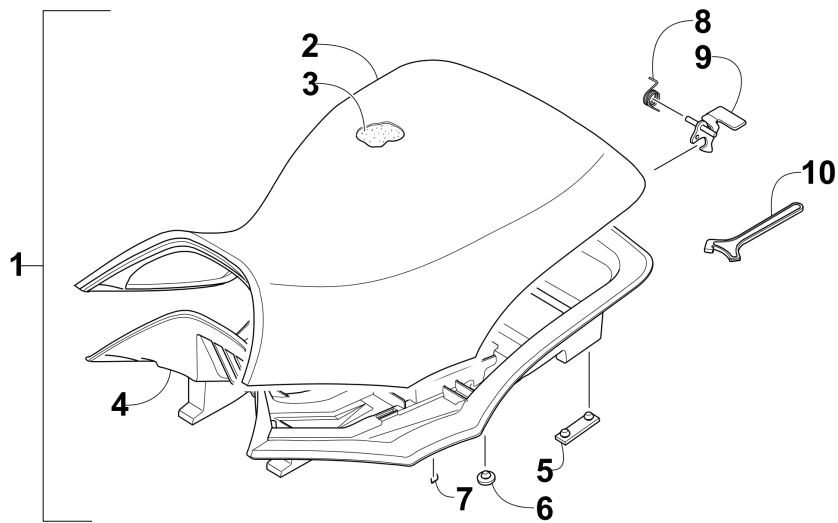

SEAT ASSEMBLY [100274]

Item	Part No.	Qty	Name	Context	Footnote
1	4506-557	1	Seat - Assembly	(inc. 2-9)	
2	1506-209	1	Cover, Seat		
3	0517-119	1	Foam, Seat		
4	2416-826	1	Base, Seat	(inc. 5-6)	
5	0406-879	2	Bumper, Seat - Rear		
6	0406-877	4	Bumper, Seat - Front		
7	0624-263	AR	Staple		
8	1406-592	1	Spring, Latch		
9	1506-156	1	Latch, Seat		
10	0441-587	1	Wrench, Spanner