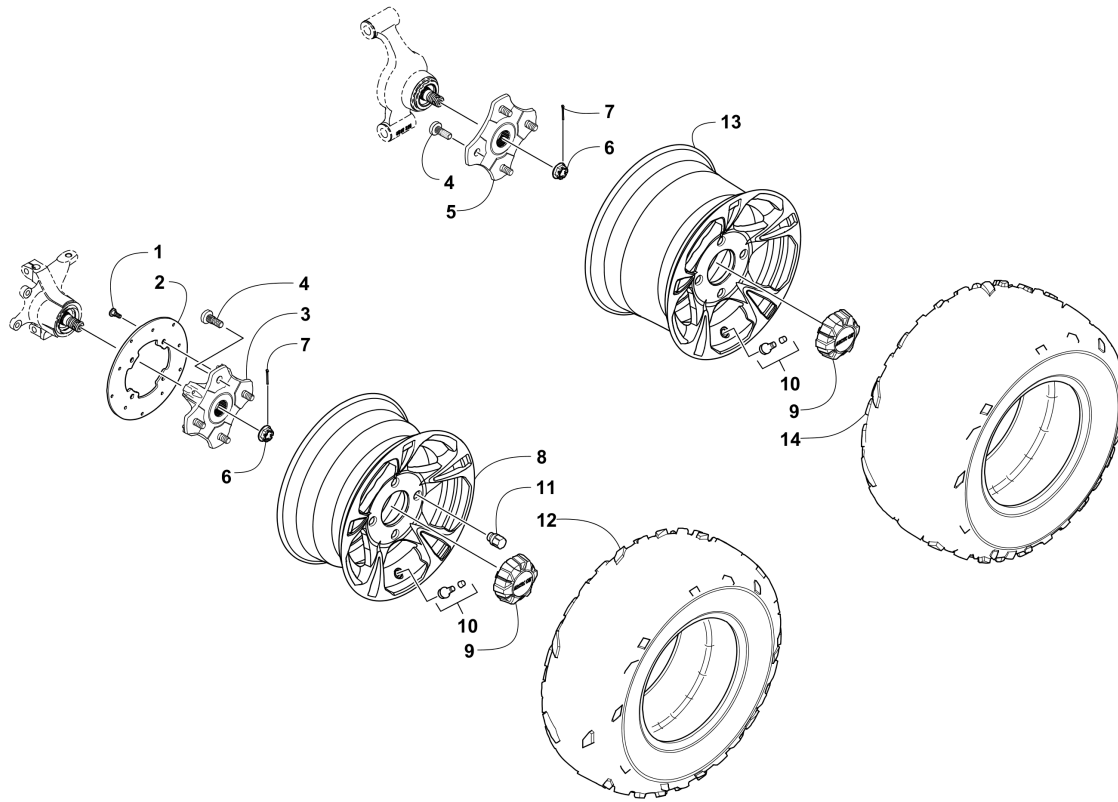

WHEEL AND TIRE ASSEMBLY [301191]

Item	Part No.	Qty	Name	Context	Footnote
1	0423-557	12	Screw, Shoulder		
2	1436-808	3	Kit, Disc Brake		
3	1502-462	2	Hub, Wheel	(inc. 4)	
4	0402-974	16	Stud		
5	1502-462	1	Hub, Wheel	(inc. 4)	
5	1502-464	1	Hub, Wheel	(inc. 4)	
6	0423-607	4	Nut, Castle		
7	0423-407	4	Pin, Cotter		
8	2402-310	2	Wheel - Front - Aluminum - Orange	(inc. 9)	
8	2402-308	2	Wheel - Front - Aluminum - Green	(inc. 9)	
9	2402-197	4	Cap		
10	0402-064	4	Stem, Valve - w/Cap		
11	1423-260	16	Nut, Lug - Black		
12	2402-250	2	Tire - Front		
13	2402-311	2	Wheel - Rear - Aluminum - Orange	(inc. 9)	
13	2402-309	2	Wheel - Rear - Aluminum - Green	(inc. 9)	
14	2402-251	2	Tire - Rear