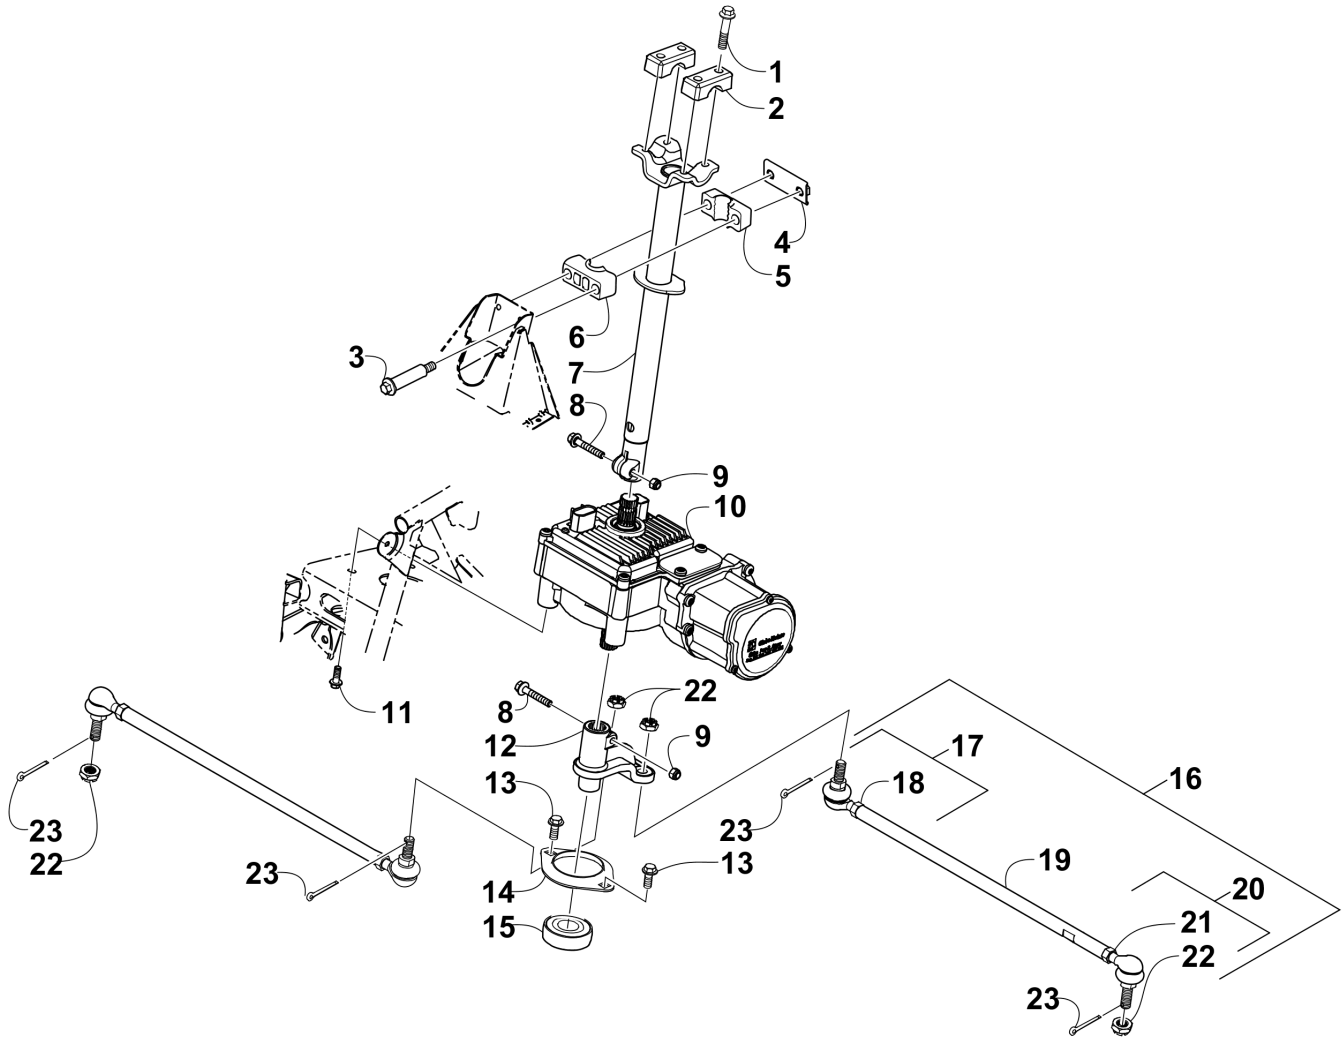

STEERING ASSEMBLY [301136]

Item	Part No.	Qty	Name	Context	Footnote
1	8408-835	4	Screw, Cap		
2	0405-035	2	Cap, Steering Adjuster		
3	0423-505	2	Screw, Shoulder		
4	0505-484	1	Cap, Housing		
5	0405-260	1	Block, Mounting		
6	0405-259	1	Block, Mounting		
7	0505-642	1	Post, Steering		
8	8020-045	2	Screw, Cap		
9	8040-366	2	Nut, Lock		
10	0505-958	1	Assembly, Electronic Power Steering		
11	8409-020	4	Screw, Cap		
12	0505-664	1	Arm, Steering		
13	8408-816	2	Screw, Cap		
14	0602-233	1	Flange, Bearing		
15	0405-052	1	Bearing w/Inverted Oil Seal