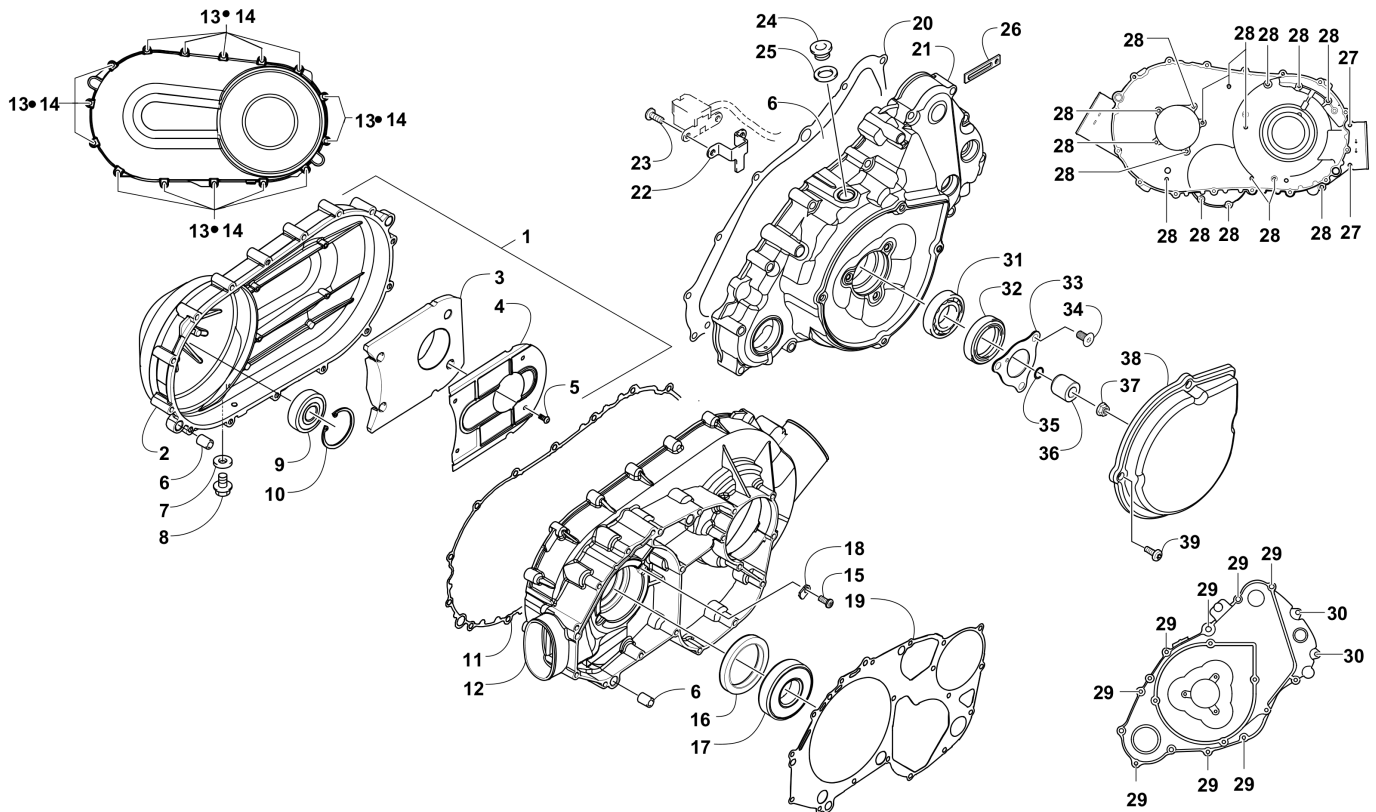

CLUTCH/V-BELT/MAGNETO COVER ASSEMBLY [300285]

Item	Part No.	Qty	Name	Context	Footnote
1	0806-175	1	Cover, V-Belt - Assembly	(inc. 2-5)	
2	0806-179	1	Cover, V-Belt - Black		
3	0806-177	1	Dampener, Pad		
4	0806-178	1	Retainer, Cover Dampener		
5	1423-293	4	Screw, Machine		
6	0829-002	6	Pin, Dowel		
7	0830-013	1	Washer, Crush		
8	8408-812	1	Screw, Cap		
9	0832-060	1	Bearing		
10	0831-078	1	Ring, Retaining		
11	0831-096	1	Gasket, V-Belt Cover		
12	0806-174	1	Cover, Clutch		
13	0828-148	15	Washer		
14	0826-160	15	Screw, Machine		
15	0826-029	2	Screw, Machine		
16	0830-244	1	Seal		
17	0832-009	1	Bearing		
18	0822-010	2	Retainer, Bearing		
19	0831-097	1	Gasket, Clutch Cover		
20	0830-128	1	Gasket, Magneto Cover