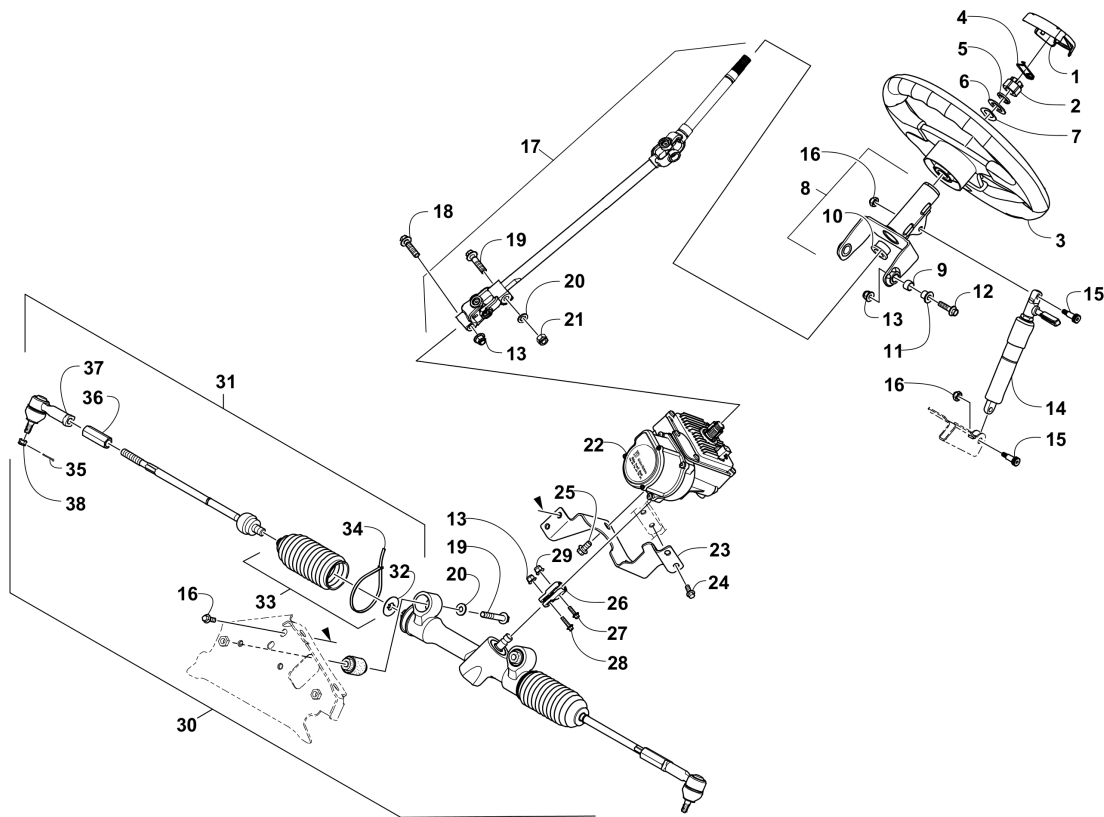

STEERING ASSEMBLY [300738]

Item	Part No.	Qty	Name	Context	Footnote
1	4406-739	1	Cap, Steering Wheel		
2	0423-884	1	Nut		
3	0405-398	1	Wheel, Steering		
4	1423-045	1	Clip, Retaining		
5	1423-110	1	Ring, Retaining		
6	0828-071	1	Washer		
7	0423-558	1	Washer		
8	0505-891	1	Tilt Steering - Sub Assembly	(inc. 9-10)	
9	0405-405	2	Bushing		
10	0405-473	2	Bushing		
11	0423-669	2	Spacer		
12	8408-831	2	Screw, Cap		
13	8427-802	5	Nut, Lock		
14	0405-468	1	Lift, Support		
15	1423-250	2	Screw, Shoulder		
16	0623-056	2	Nut, Lock		
17	0405-534	1	Shaft, Steering		
18	8408-840	1	Screw, Cap		
19	8408-070	2	Screw, Cap		
20	0623-728	2	Washer