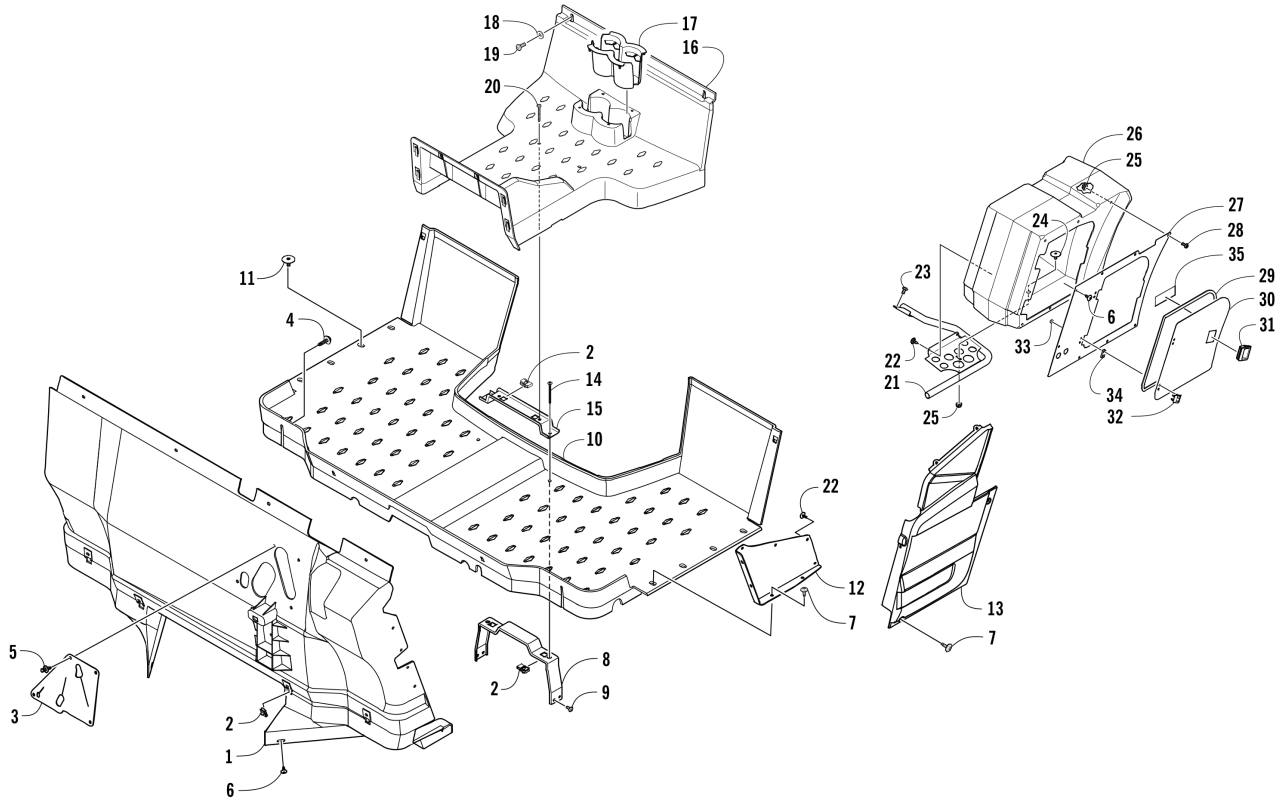

CONSOLE AND FLOOR PANEL ASSEMBLY [300968]

Item	Part No.	Qty	Name	Context	Footnote
1	4406-686	1	Panel, Fender - Inner		
2	0423-577	12	Clip, U-Nut		
3	0405-539	1	Boot, Steering		
4	0423-609	10	Screw, Machine		
5	0623-362	4	Clip, Retaining		
6	0623-784	AR	Screw, Self-Tapping		
7	1423-198	12	Screw, Machine		
8	2516-313	1	Bracket, Support		
9	8476-616	16	Screw, Machine		
10	2416-085	1	Floor		
11	0423-545	4	Screw, Shoulder		
12	7506-100	1	Bracket, Kick Panel - Right		
12	7506-101	1	Bracket, Kick Panel - Left		
13	4406-612	1	Panel, Side - Right		
13	4406-613	1	Panel, Side - Left		
14	8468-670	2	Screw, Machine		
15	2416-483	1	Bracket, Support - Center Footrest		
16	2416-412	1	Footrest, Center		
17	2416-109	1	Insert, Cupholder		
18	8450-133	2	Washer