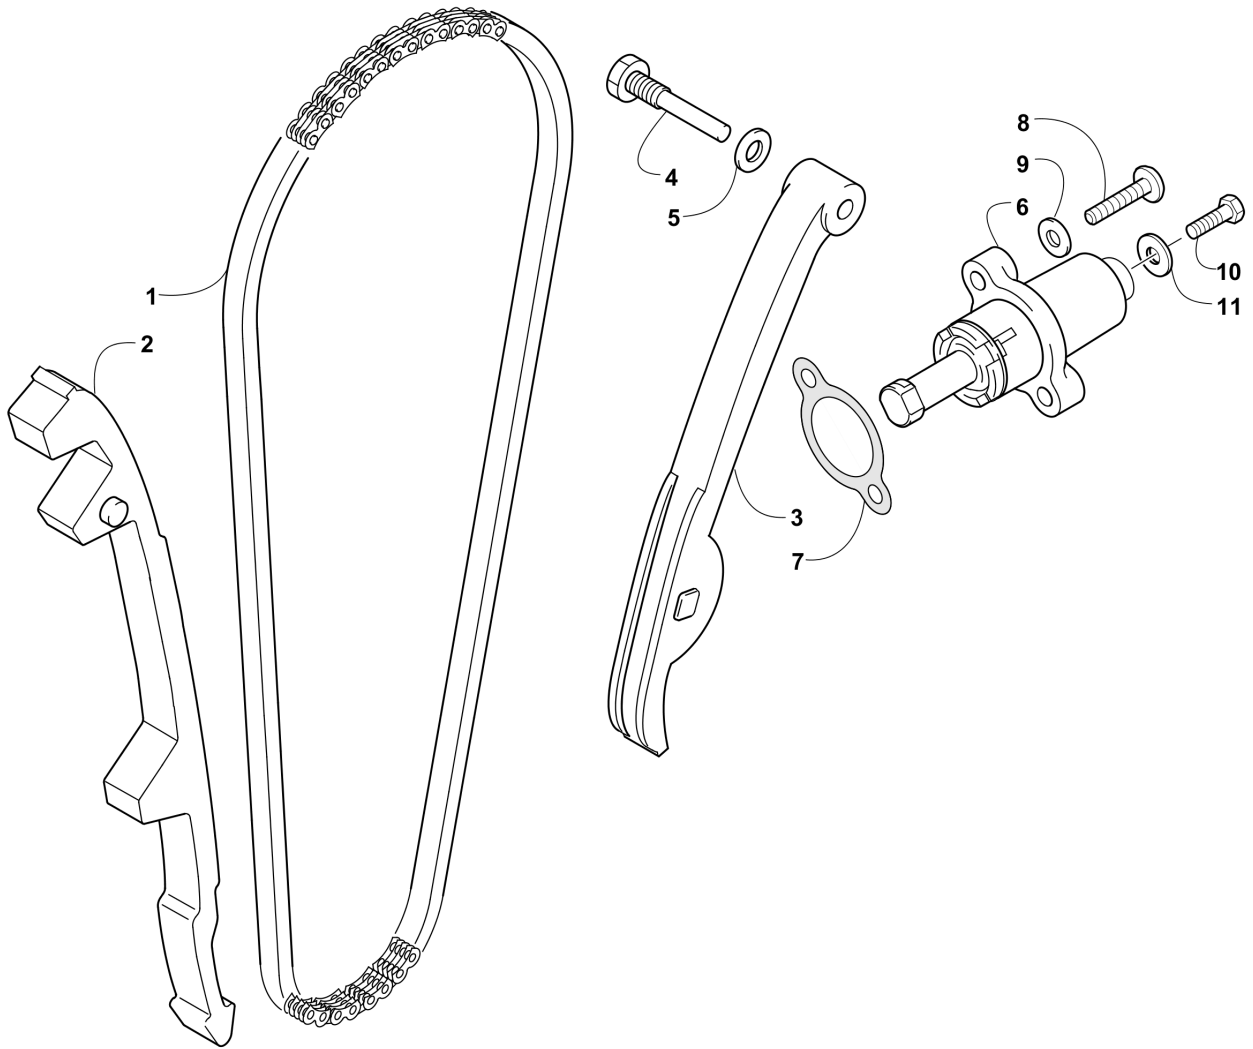

# ACCELERATOR ASSEMBLY [300251]

Item	Part No.	Qty	Name	Context	Footnote
1	1502-869	1	Pedal, Accelerator		
2	0405-233	1	Spring		
3	0402-872	1	Axle		
4	1602-213	2	O-Ring		
5	8422-002	1	Nut, Lock		
6	8477-616	2	Screw, Machine		
7	0502-991	1	Bracket, Accelerator Pedal		
8	8427-602	2	Nut, Lock		
9	0487-101	1	Cable, Throttle		

# AIR INTAKE ASSEMBLY [301420]

Item	Part No.	Qty	Name	Context	Footnote
1	1470-022	1	Filter Cover		
2	0423-678	3	Grommet		
3	0470-834	1	Filter, Intake		
4	0423-019	6	Clamp		
5	0513-058	1	Duct, Intake		
6	8476-825	2	Screw, Machine		
7	8427-802	1	Nut, Lock		
8	0413-324	1	Boot, Intake		
9	1470-017	1	Duct, Intake		
10	0413-098	2	Boot, Air-In		
11	0123-903	AR	Tie, Cable - 11.5 in.		
12	0423-342	2	Screw, Self-Tapping		
13	0470-881	1	Fitting, Elbow		
14	0410-226	1	Hose, Vent		
15	1623-281	1	Clamp, Hose		
16	0470-861	1	Cover, Air Intake		
17	2623-153	2	Nut, Wing		
18	1470-030	1	Screen, Air Filter		
19	1470-029	1	Filter, Air		
20	0423-455	4	Clip, Spring		

# CAM CHAIN ASSEMBLY [300730]

Item	Part No.	Qty	Name	Context	Footnote
1	0810-001	1	Chain, Cam		
2	0810-071	1	Guide, Chain		
3	0810-072	1	Tensioner, Chain		
4	0826-036	1	Pivot, Tensioner		
5	0830-025	1	Washer, Crush		
6	0810-004	1	Adjuster, Tensioner - Assembly		
7	0830-018	1	Gasket		
8	8468-625	2	Screw, Machine		
9	0830-107	2	Gasket		
10	8400-610	1	Screw, Cap		
11	0828-129	1	Washer		