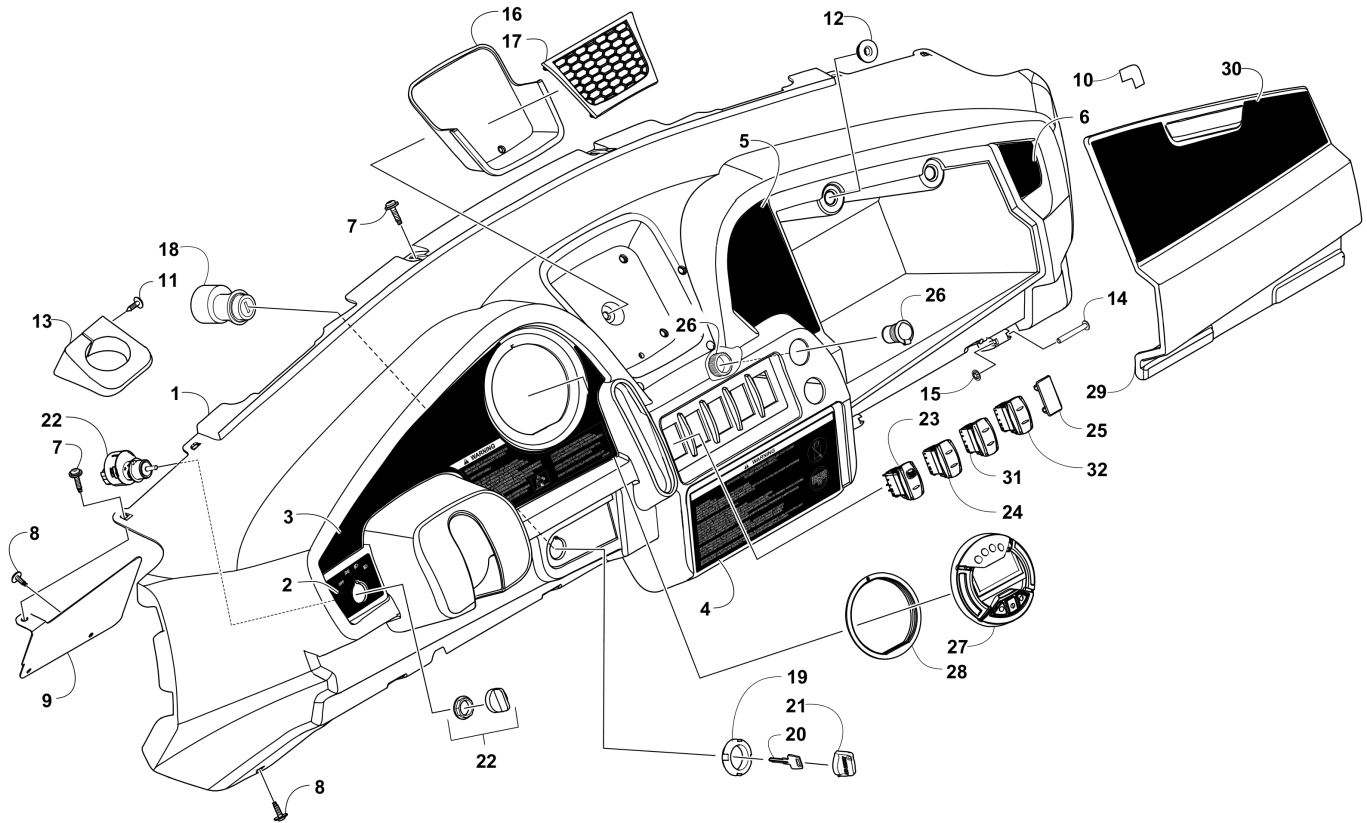

DASH ASSEMBLY [301418]

Item	Part No.	Qty	Name	Context	Footnote
1	7506-541	1	Dash w/Decals	(inc. 2-6)	
2	5411-439	1	Decal, Headlights		
3	5411-440	1	Decal, Warning Dash		
4	5411-455	1	Decal, Warning Dash - Center		
5	5411-441	1	Decal, Passenger		
6	5411-443	1	Decal, Passenger		
7	0423-609	6	Screw, Machine		
8	1423-198	10	Screw, Machine		
9	7506-118	1	Panel, Splash - Right		
9	7506-119	1	Panel, Splash - Left		
10	4406-995	2	Pad, Glove Box Door		
11	0623-784	2	Screw, Self-Tapping		
12	0423-678	2	Grommet		
13	4406-616	1	Cover, Dash - Right		
13	4406-617	1	Cover, Dash - Left		
14	0623-772	2	Rivet		
15	2623-001	2	Nut, Push		
16	4406-622	1	Pad, Dash		
17	4406-623	1	Net, Dash		
18	0609-936	1	Switch, Ignition	(inc. 19-21)