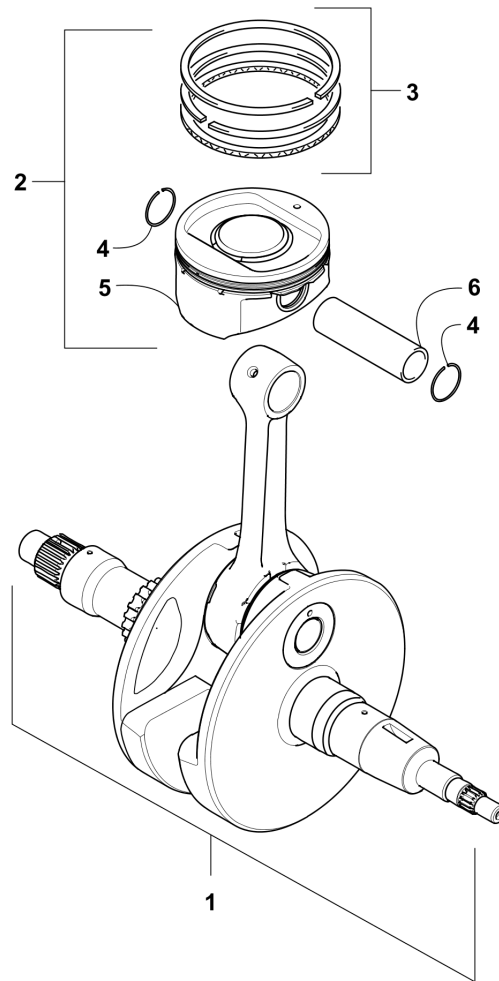

CRANKSHAFT AND PISTON ASSEMBLY [300125]

Item	Part No.	Qty	Name	Context	Footnote
1	0805-326	1	Crankshaft, Final - Assembly		
2	0805-297	1	Piston, 102 mm Set - Assembly	(inc. 3-4)	
3	0805-132	1	Ring, Piston - Set		
4	0831-001	2	Circlip, Piston Pin		
5		1	Piston		
6	0805-210	1	Pin, Piston