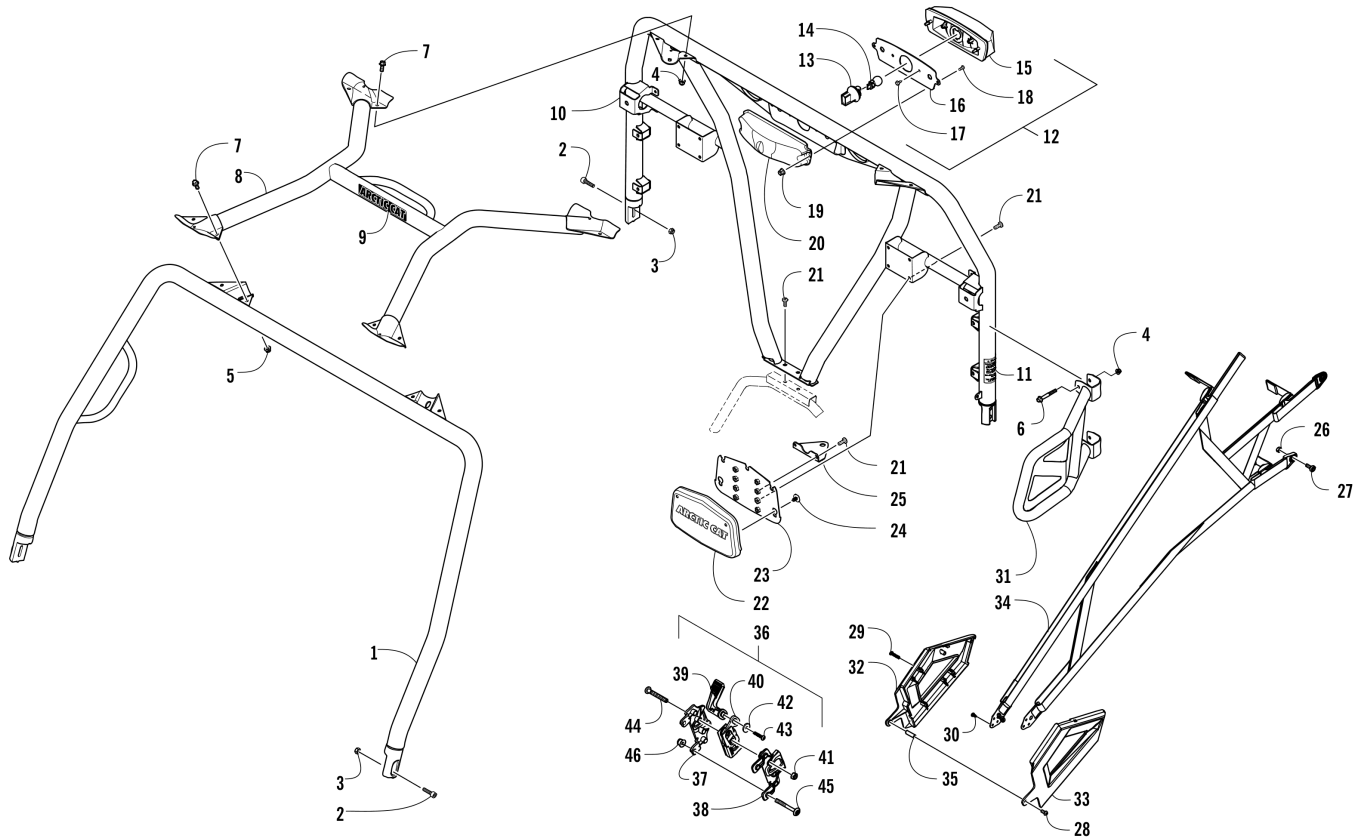

ROPS AND TAILLIGHT ASSEMBLY [300973]

Item	Part No.	Qty	Name	Context	Footnote
1	5506-730	1	ROPS - Front		
2	1423-140	8	Screw, Cap		
3	1423-161	8	Nut, Lock		
4	8427-805	4	Nut, Lock		
5	8427-002	12	Nut, Lock		
6	8410-860	4	Screw, Cap		
7	1423-151	8	Screw, Cap		
8	4506-865	1	Support, ROPS		
9	0411-501	1	Decal, "Arctic Cat"		
10	5506-850	1	ROPS - Rear	(inc. 11)	
11	3411-970	1	Decal, Warning - ROPS		
12	0509-022	1	Taillight w/Socket - Assembly	(inc. 13-15)	
13	0409-057	1	Socket, Taillight		
14	0409-056	1	Bulb, Taillight		
15	0509-025	1	Housing, Taillight		
16	2406-069	1	Bracket, Taillight Mounting		
17	0623-301	2	Screw, Self-Tapping		
18	8468-616	2	Screw, Machine		
19	8427-602	2	Nut, Lock		
20	2516-893	1	Cover, Taillight