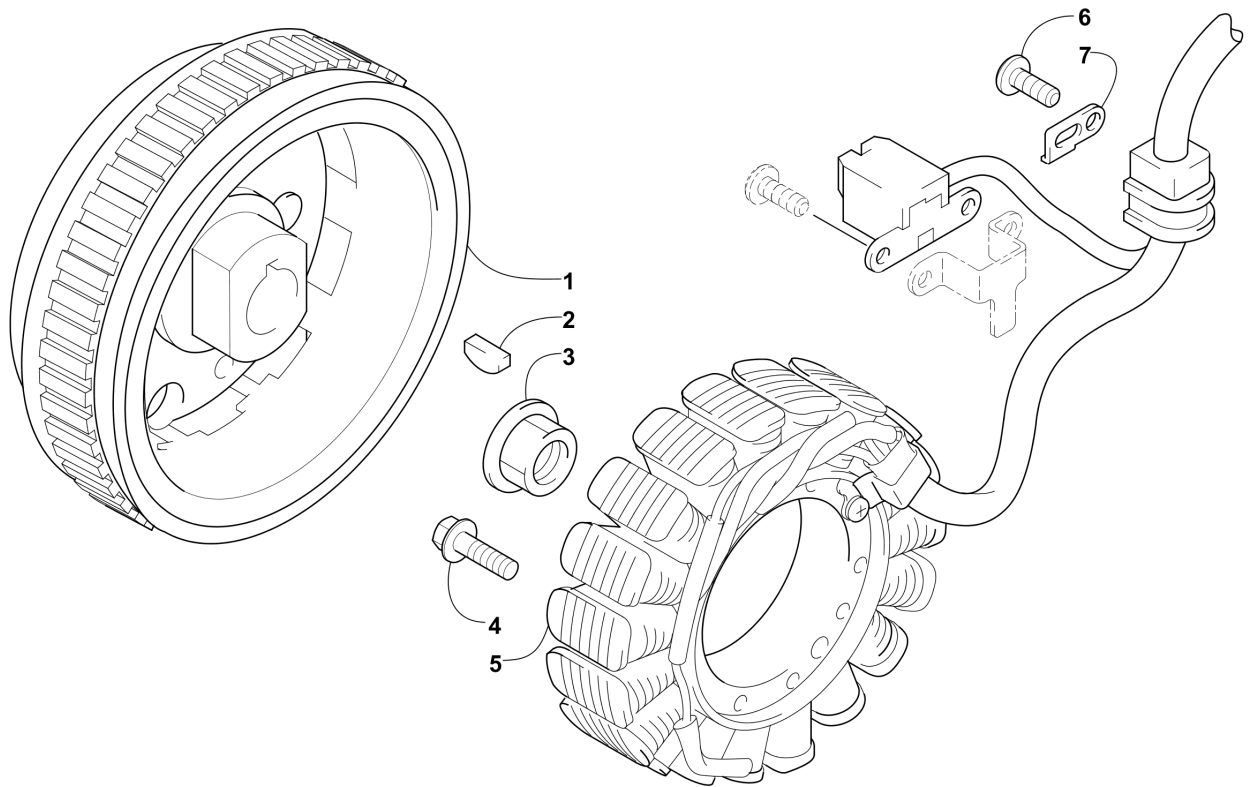

MAGNETO ASSEMBLY [300128]

Item	Part No.	Qty	Name	Context	Footnote
1	0802-062	1	Rotor/Flywheel		
2	0829-012	1	Key		
3	0827-014	1	Nut		
4	8409-632	3	Screw, Machine		
5	0802-073	1	Stator		
6	8470-510	1	Screw, Machine		
7	0802-015	1	Clamp - No. 1