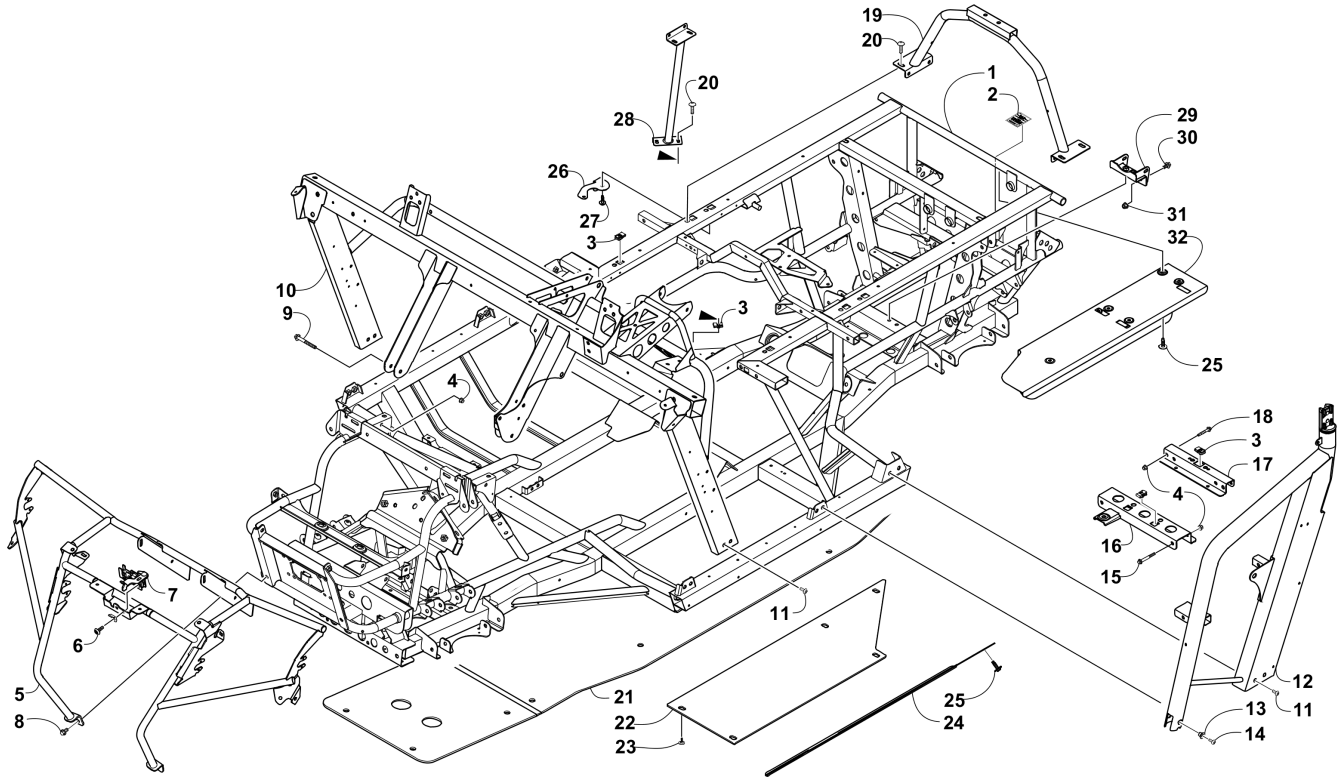

FRAME AND RELATED PARTS [301424]

Item	Part No.	Qty	Name	Context	Footnote
1	7506-249	1	Frame, Main	(inc. 2)	
2	4411-110	1	Decal, Warning - Towing		
3	0423-577	4	Clip, U-Nut		
4	8427-802	14	Nut, Lock		
5	5506-720	1	Bumper		
6	0423-910	2	Screw, Machine		
7	4406-624	1	Latch, Hood		
8	8408-820	4	Screw, Cap		
9	8408-855	2	Screw, Cap		
10	5506-725	1	Support, Steering		
11	0423-817	8	Screw, Machine		
12	5506-726	1	Support, Overhead - Right		
12	5506-727	1	Support, Overhead - Left		
13	1423-051	2	Spacer		
14	0423-886	2	Screw, Machine		
15	8408-870	4	Screw, Cap		
16	5506-902	1	Bracket, Seat Support - Front - Right		
16	5506-903	1	Bracket, Seat Support - Front - Left		
17	1506-842	2	Bracket, Seat Support - Rear		
18	8408-850	6	Screw, Cap