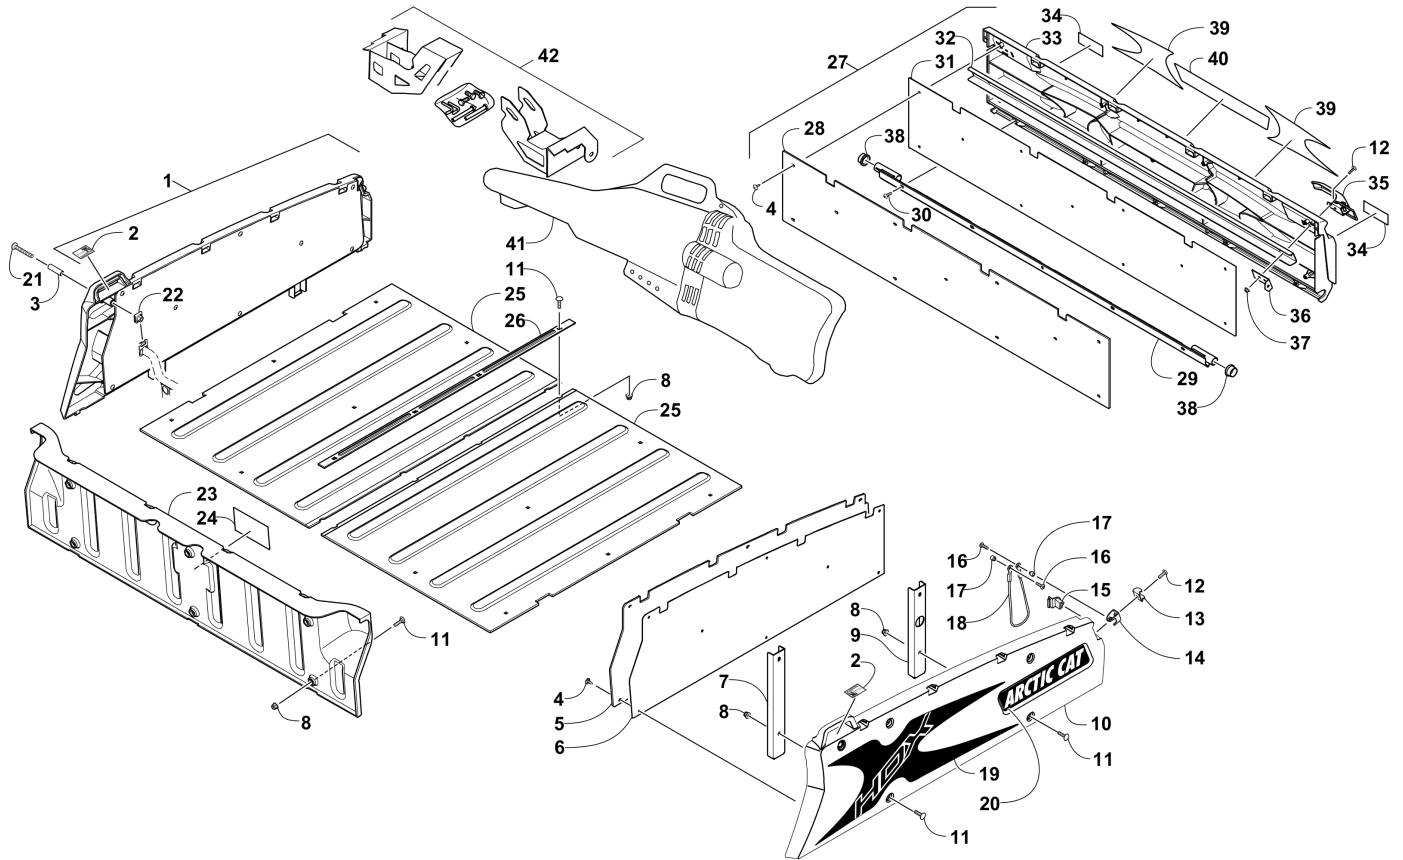

CARGO BOX AND TAILGATE ASSEMBLY [301415]

Item	Part No.	Qty	Name	Context	Footnote
1	7506-730	1	Side, Cargo Box - Assembly - Right	(inc. 2-15)	
1	7506-731	1	Side, Cargo Box - Assembly - Left	(inc. 2-15)	
2	4411-882	2	Decal, Warning - Pinch Point		
3	2416-368	2	Spacer		
4	1423-011	27	Screw, Self-Tapping		
5	4506-524	2	Panel, Side - Inner		
6	2416-647	2	Pad, Foam		
7	4506-154	2	Brace, Support - Front		
8	8424-802	22	Nut		
9	4506-153	2	Brace, Support - Rear		
10	2416-392	1	Side, Cargo Box - Right		
10	2416-393	1	Side, Cargo Box - Left		
11	0423-623	30	Bolt, Carriage		
12	1423-038	6	Screw, Machine		
13	2516-710	2	Bracket, Retaining - Latch		
14	2416-379	2	Bracket, Retaining - Cable		
15	2416-390	1	Insert, Panel - Right		
15	2416-391	1	Insert, Panel - Left		
16	8470-520	4	Screw, Machine		
17	1423-009	4	Spacer