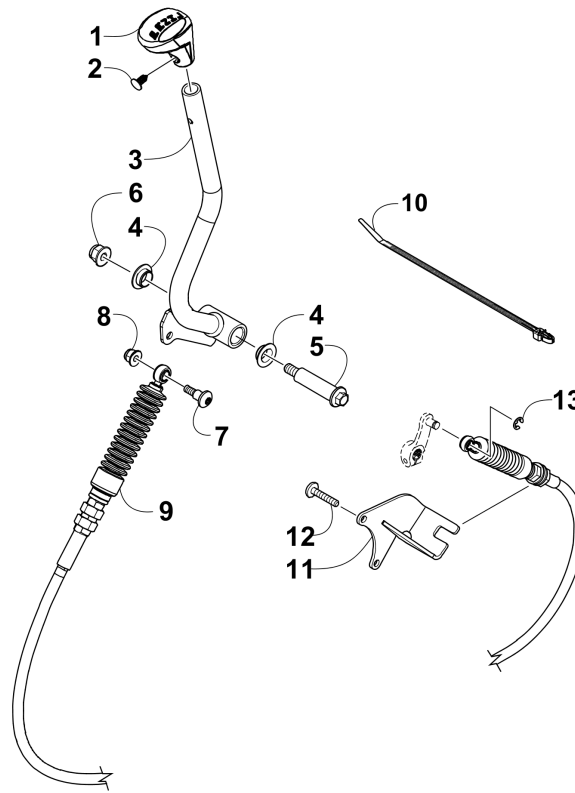

SHIFTER ASSEMBLY [300978]

Item	Part No.	Qty	Name	Context	Footnote
1	4406-625	1	Knob, Shift		
2	0423-345	1	Clip, Push		
3	2502-230	1	Lever, Shift - Black		
4	2402-213	2	Bushing		
5	0423-505	1	Screw, Shoulder		
6	8427-805	1	Nut, Lock		
7	0423-356	1	Screw, Shoulder		
8	8427-605	1	Nut		
9	0487-094	1	Cable, Shift - Heavy Duty		
10	0423-075	1	Tie, Cable - Push-Mount		
11	4406-957	1	Bracket, Shift Cable		
12	8468-645	2	Screw, Machine		
13	0124-057	1	E-Ring