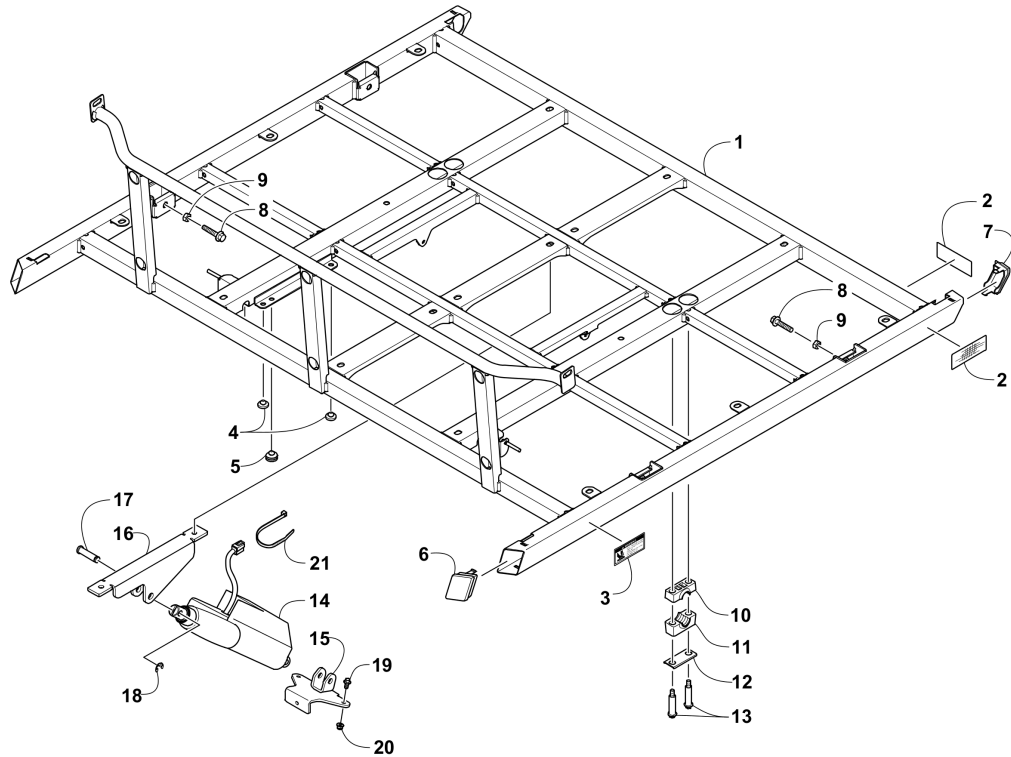

TILT FRAME ASSEMBLY [301416]

Item	Part No.	Qty	Name	Context	Footnote
1	2516-712	1	Frame,Tilt - Assembly		
2	2411-182	4	Decal, Reflector - Red		
3	4411-883	2	Decal, Warning - Pinch Point		
4	0406-877	4	Bumper		
5	1423-057	2	Bumper		
6	2416-366	1	Endcap, Front - Right		
6	2416-367	1	Endcap, Front - Left		
7	2416-364	1	Endcap, Rear - Right		
7	2416-365	1	Endcap, Rear - Left		
8	1423-012	4	Screw, Cap		
9	8420-002	4	Nut - Right-Hand Thread		
10	0405-139	2	Block, Mounting		
11	0405-138	2	Block, Mounting		
12	0405-166	2	Cap, Housing		
13	0423-505	4	Screw, Shoulder		
14	0509-122	1	Actuator, Lift		
15	7506-565	1	Bracket, Lower - Actuator		
16	7506-563	1	Bracket, Upper - Actuator		
17	5406-334	2	Pin		
18	1423-368	2	Retaining, Ring