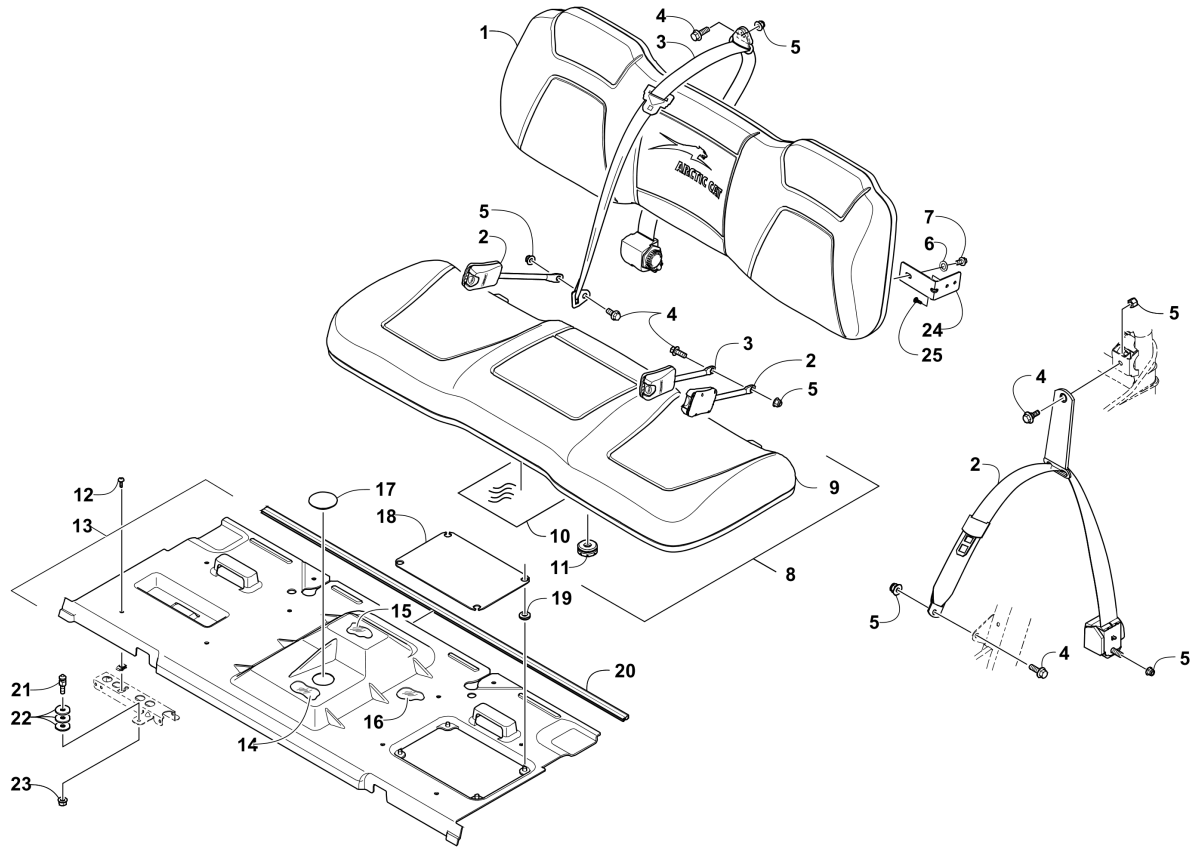

SEAT ASSEMBLY [301417]

Item	Part No.	Qty	Name	Context	Footnote
1	7506-538	2	Backrest Assembly		
2	5506-889	2	Belt, Seat		
3	5506-892	1	Belt, Seat - 3 Point		
4	1423-182	8	Screw, Cap		
5	1423-184	2	Nut, Lock		
6	8050-252	4	Washer		
7	8408-820	2	Screw, Cap		
8	5506-616	1	Seat, Bench - Bottom - w/Foil	(inc.9-11)	
9	-	1	Pipe, Exhaust		Not Serviced Individually
10	0412-776	1	Foil, Protective		
11	1423-066	2	Grommet		
12	0423-609	8	Screw, Machine		
13	5506-384	1	Base, Seat	(inc. 14-16)	
14	0412-779	1	Foil, Protective		
15	0412-780	1	Foil, Protective		
16	0412-781	1	Foil, Protective		
17	0623-600	1	Plug		
18	2416-491	1	Cover, Access		
19	1623-156	4	Grommet