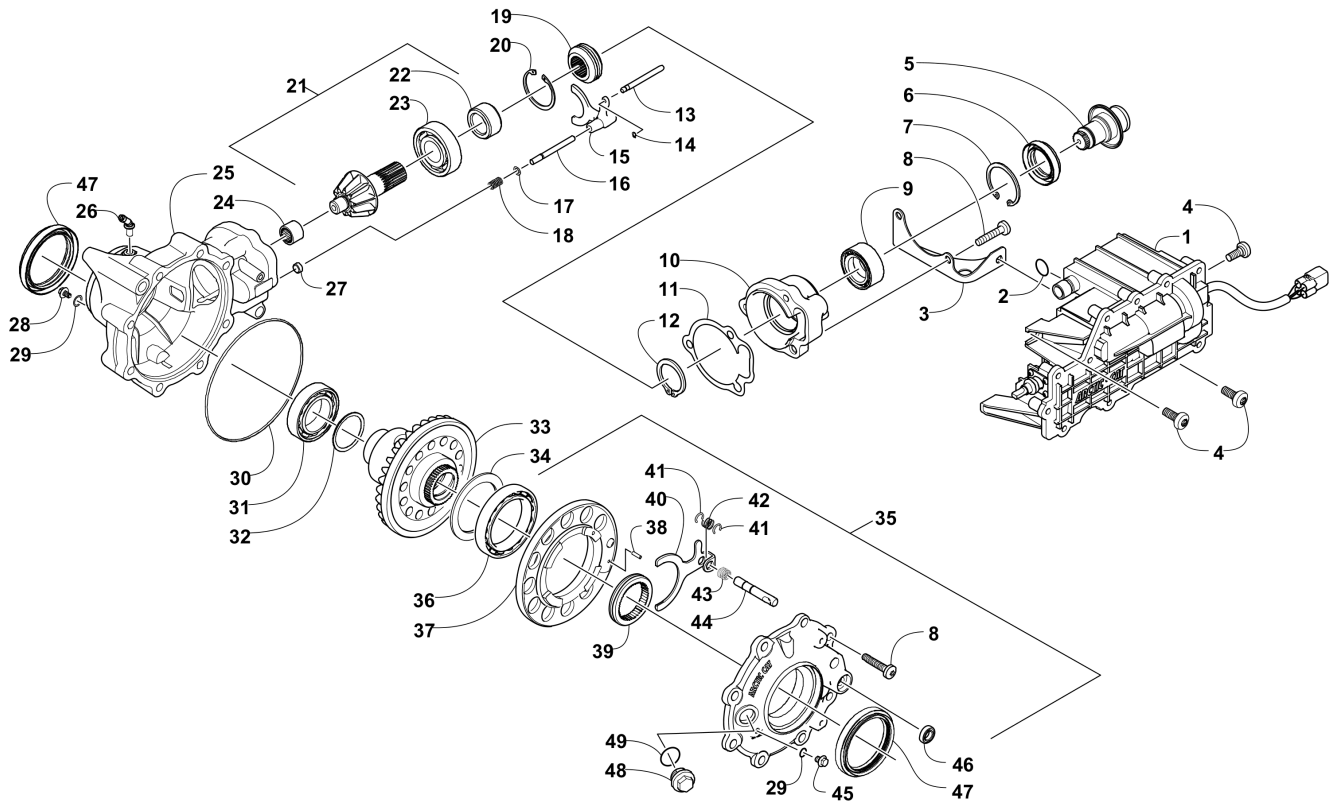

FRONT DRIVE GEARCASE ASSEMBLY [301427]

Item	Part No.	Qty	Name	Context	Footnote
-	2502-284	1	Front Drive Gearcase		
1	2502-194	1	Actuator	(inc. 2)	
2	1402-981	2	O-Ring		
3	1502-237	1	Bracket, Actuator		
4	0423-396	3	Screw, Self-Tapping		
5	2502-156	1	Shaft, Input		
6	1402-011	1	Seal		
7	0423-423	1	Ring, Retaining		
8	0423-118	11	Screw, Self-Tapping		
9	1402-043	1	Bearing		
10	0502-528	1	Housing, Pinion		
11	0402-947	1	Gasket, Flange		
12	0423-417	1	Ring, Retaining		
13	0402-997	1	Shaft, Selector		
14	0423-402	1	Ring, Retaining		
15	0402-998	1	Fork, Selector		
16	0402-417	1	Shaft, Shuttle		
17	0423-147	1	O-Ring		
18	0402-999	1	Spring, Return