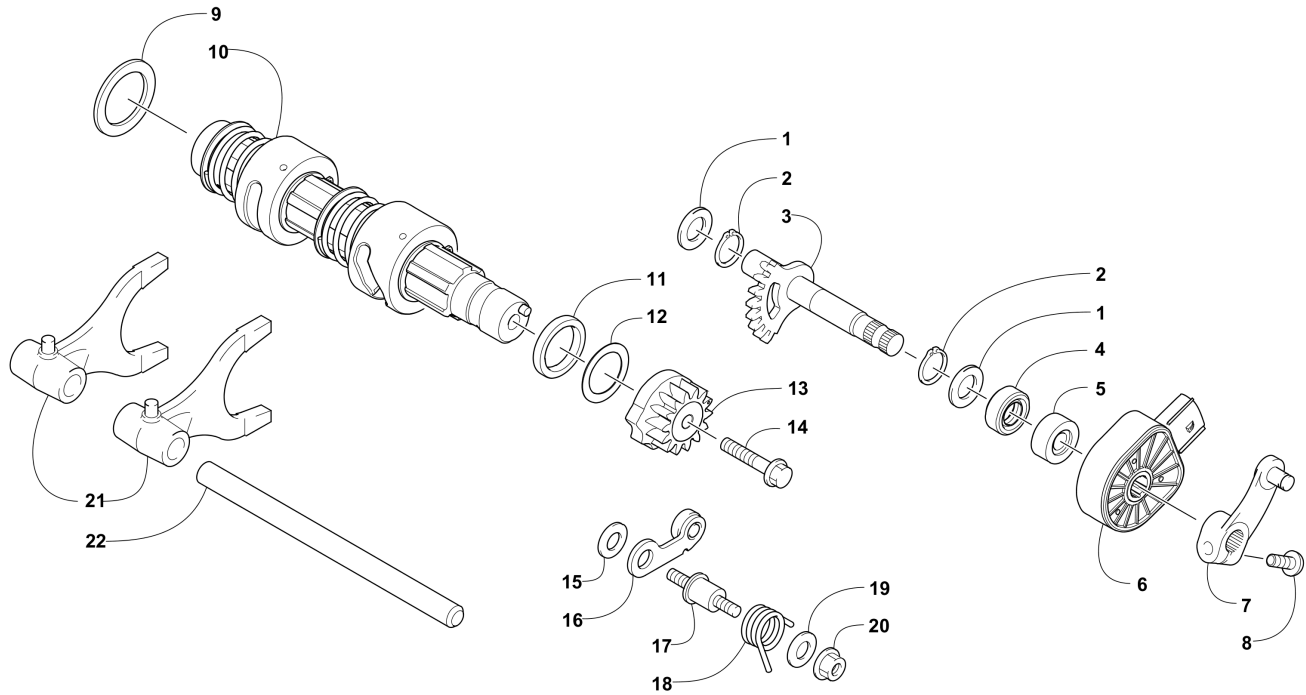

GEAR SHIFTING ASSEMBLY [300127]

Item	Part No.	Qty	Name	Context	Footnote
1	0828-036	2	Washer		
2	0831-010	2	Ring, Retaining		
3	0818-155	1	Shaft, Sub-Gear Shift		
4	0830-044	1	Seal, Sub-Gear Shift Shaft		
5	0818-152	1	Spacer		
6	0409-125	1	Switch, Gear Position		
7	0818-164	1	Arm, Select		
8	8468-620	1	Screw, Machine		
9	0828-040	1	Washer		
10	0818-133	1	Shaft, Gear Shift - Assembly		
11	0828-131	1	Spacer		
12	0828-037	1	Washer		
13	0818-143	1	Cam, Gear Shift		
14	0826-006	1	Screw, Cap		
15	0828-038	1	Washer		
16	0818-002	1	Stopper, Cam		
17	0818-004	1	Support, Cam Stopper		
18	0818-144	1	Spring		
19	0828-035	1	Washer		
20	8424-602	1	Nut, Lock