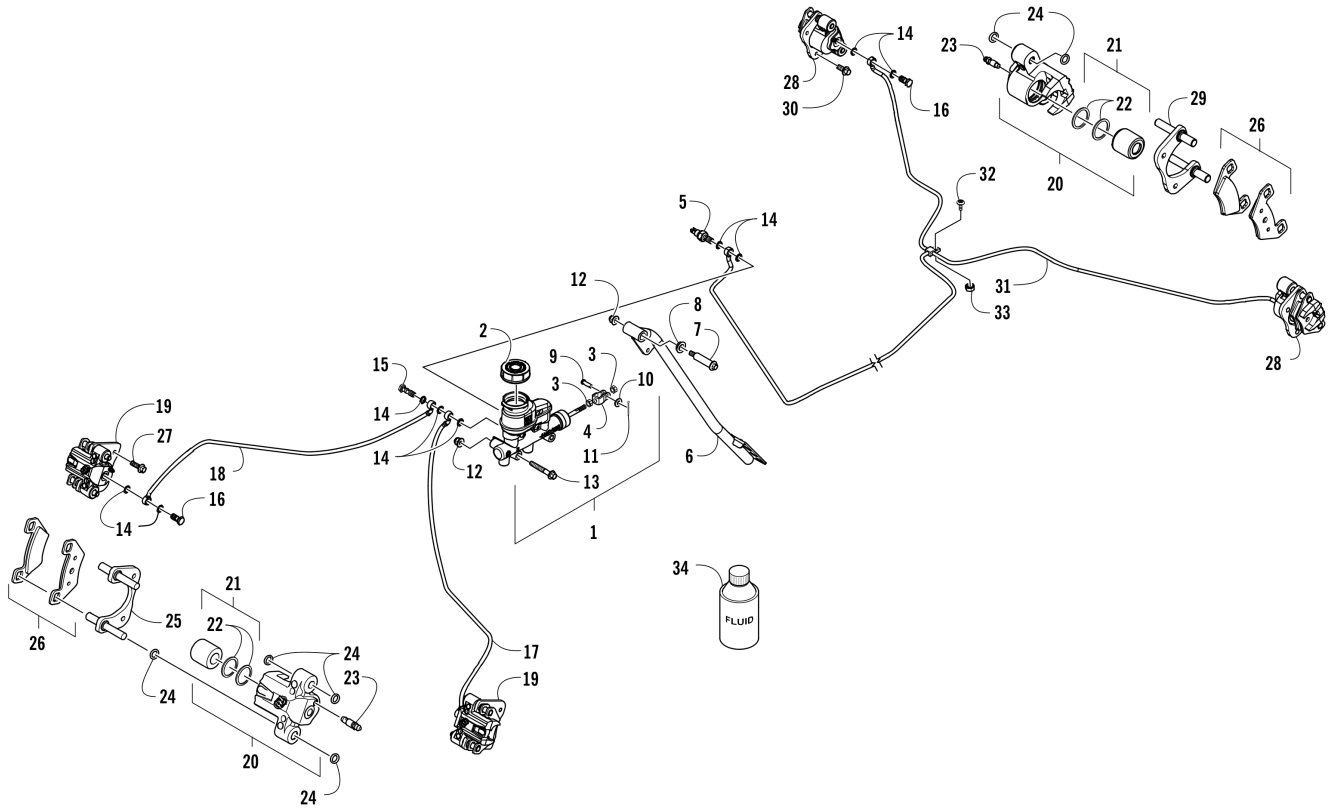

FRONT AND REAR BRAKE ASSEMBLY [300976]

Item	Part No.	Qty	Name	Context	Footnote
1	2502-043	1	Cylinder, Master Brake - Assembly	(inc. 2-4)	
2	2502-044	1	Cap, Reservoir		
3	0402-592	2	Nut		
4	1402-520	1	Clevis		
5	3313-239	1	Switch, Brake Pressure		
6	2502-215	1	Pedal, Brake		
7	0423-505	1	Screw, Shoulder		
8	2402-213	2	Bushing		
9	1402-377	1	Pin, Clevis		
10	8050-217	1	Washer		
11	0117-868	1	Pin, Cotter		
12	8427-802	3	Nut, Lock		
13	8408-855	2	Screw, Cap		
14	0423-178	13	Washer, Crush		
15	0423-610	1	Bolt, Double Banjo - Fitting		
16	0423-413	4	Bolt, Banjo-Fitting		
17	1402-389	1	Hose, Brake - Front - Left		
18	1402-290	1	Hose, Brake - Front - Right		
19	1502-730	1	Caliper, Brake	(inc. 20-27)	Front Right
19	1502-731	1	Caliper, Brake	(inc. 20-27)	Front Left