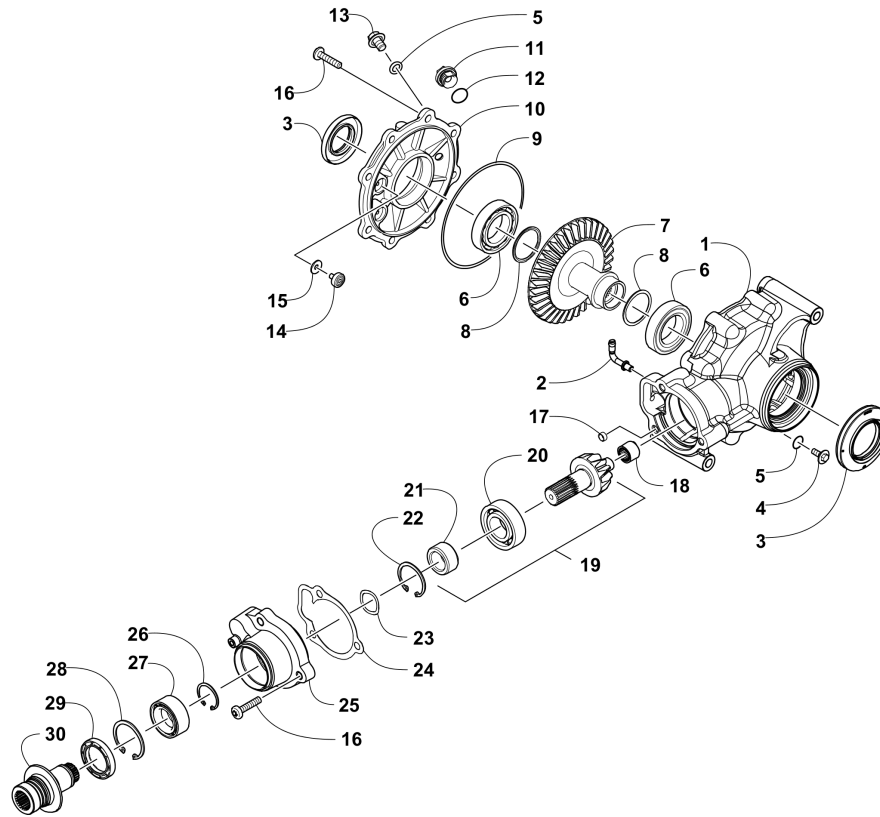

REAR DRIVE GEARCASE ASSEMBLY [301428]

Item	Part No.	Qty	Name	Context	Footnote
-	2502-283	1	Rear Drive Gearcase		
1	1502-896	1	Housing, Gearcase		
2	2402-162	1	Fitting, Elbow		
3	2402-240	2	Seal		
4	1402-210	1	Plug, Magnetic	(inc. one No. 5)	
5	0423-153	2	O-Ring		
6	0402-393	2	Bearing		
7	1402-032	1	Gear, Ring - 36T		
8	0402-405	AR	Shim, 41 x 49 x 1.3 mm		
8	0402-406	AR	Shim, 41 x 49 x 1.4 mm		
8	0402-407	AR	Shim, 41 x 49 x 1.5 mm		
8	0402-408	AR	Shim, 41 x 49 x 1.6 mm		
8	0402-409	AR	Shim, 41 x 49 x 1.7 mm		
9	0423-149	1	O-Ring		
10	1502-897	1	Cover, Gearcase		
11	0402-333	1	Plug, Fill	(inc. 12)	
12	0423-154	1	O-Ring		
13	1402-211	1	Plug, Oil Level	(inc. one No. 5)	
14	0402-326	1	Button, Thrust		
15	0402-429	AR	Shim, 6.3 x 18 x 1.3 mm