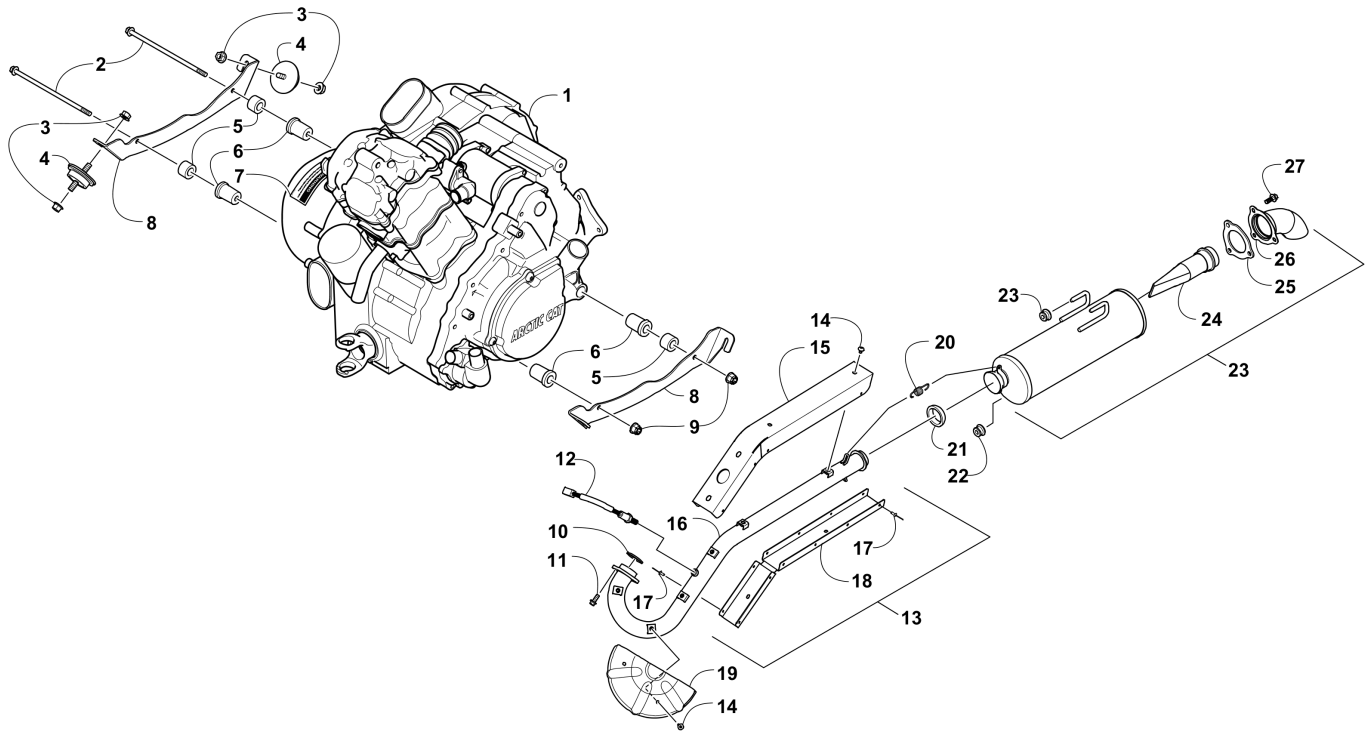

ENGINE AND EXHAUST [301421]

Item	Part No.	Qty	Name	Context	Footnote
1	0800-177	1	Engine, A700L		
2	1423-064	2	Screw, Cap		
3	8424-002	8	Nut		
4	0408-014	4	Mount, Engine		
5	1423-025	3	Spacer		
6	0801-258	4	Bushing, Engine Mount		
7	0411-426	1	Decal, Warning - Clutch		
8	2516-768	1	Bracket, Engine - Right		
8	2516-769	1	Bracket, Engine - Left		
9	8428-002	2	Nut, Lock		
10	0412-338	1	Gasket, Exhaust Pipe		
11	8408-820	2	Screw, Cap		
12	0630-302	1	Sensor, Oxygen		
13	0512-827	1	Pipe, Exhaust - Assembly	(inc. four No. 14 and 15-18)	
14	8477-610	11	Screw, Machine		
15	0412-693	1	Shield, Pipe - Upper Rear		
16	-	1	Pipe, Exhaust	Not Serviced Individually	
17	1623-130	12	Rivet		
18	0412-840	1	Shield, Pipe - Lower Front		
19	0512-547	1	Shield, Pipe - Forward