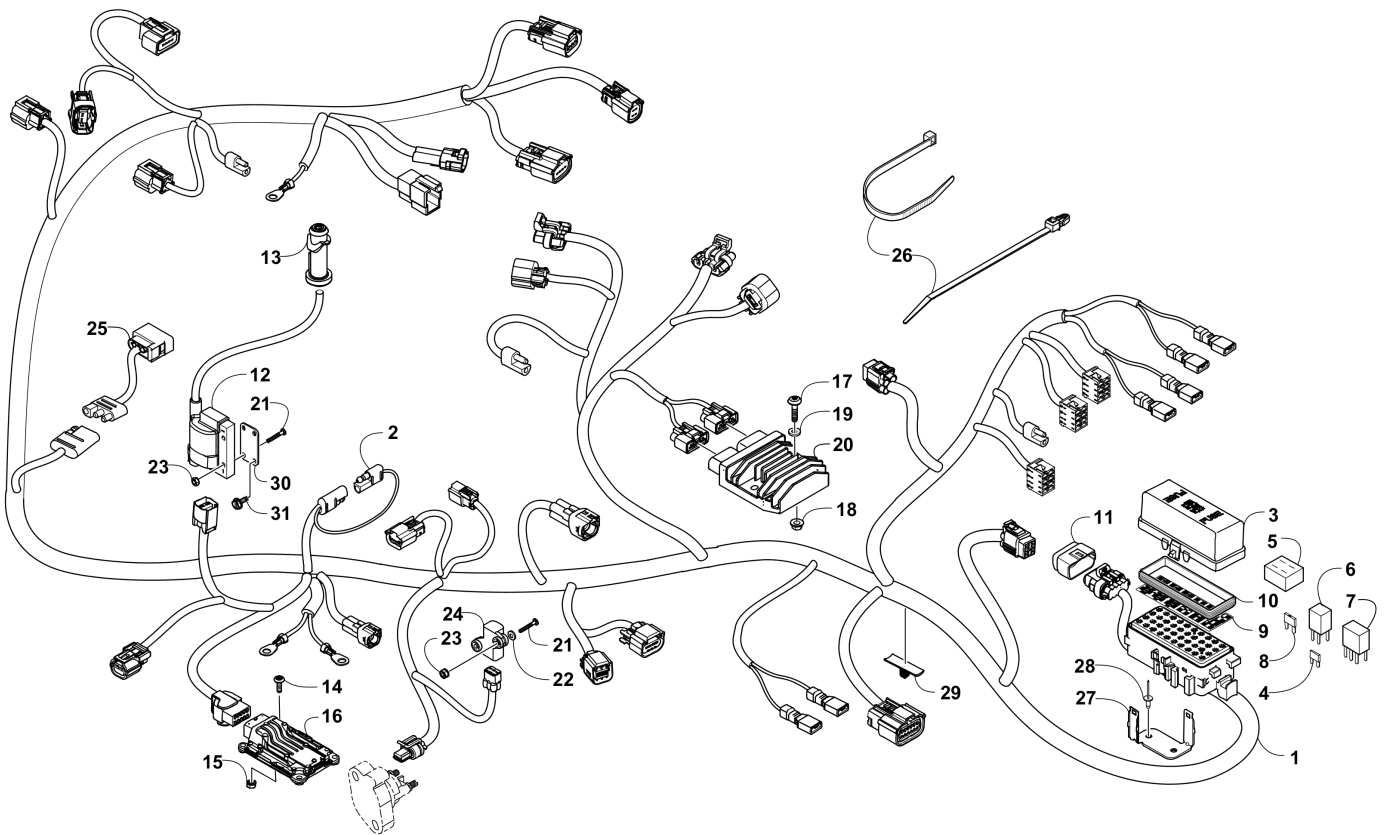

WIRING HARNESS ASSEMBLY [301422]

Item	Part No.	Qty	Name	Context	Footnote
1	0486-573	1	Harness, Main	(inc. 2-11)	
2	0486-164	1	Tether, Accessory Connector		
3	0430-085	1	Cover, Fuse Block		
4	0430-100	1	Breaker, Circuit - 15 Amp		
5	0430-037	1	Holder, Fuse		
6	0430-045	3	Relay (4-Pin) - 20 Amp		
7	0430-033	1	Relay (5-Pin) - 30 Amp		
8	0430-032	8	Fuse - 10 Amp		
8	0430-031	2	Fuse - 15 Amp		
8	0430-030	5	Fuse - 30 Amp		
9	5411-454	1	Decal, Fuse Block		
10	0430-086	1	Seal		
11	0430-103	1	Cover, Diagnostics Connector		
12	0824-071	1	Coil, Ignition - Assembly		
13	0824-049	1	Cap, Spark Plug		
14	8476-620	4	Screw, Machine		
15	0623-038	4	Nut w/Washer		
16	0530-124	1	ECM		
17	8476-625	2	Screw, Machine		
18	8424-602	2	Nut, Lock