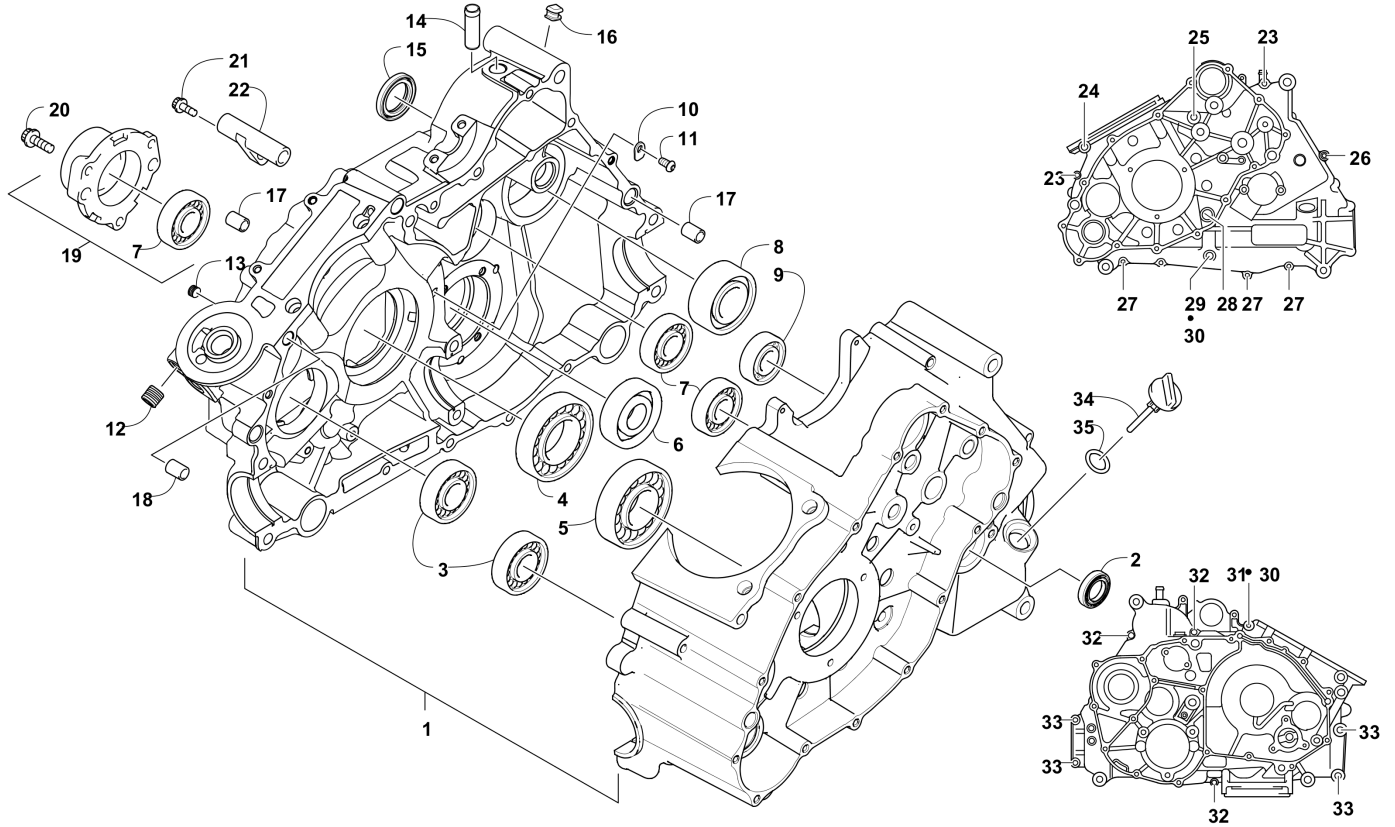

CRANKCASE ASSEMBLY [100004]

Item	Part No.	Qty	Name	Context	Footnote
1	0801-151	1	Crankcase Assembly	(inc. 2-15)	
2	0822-052	1	Seal, Countershaft		
3	0832-005	2	Bearing		
4	0832-042	1	Bearing		
5	0832-043	1	Bearing		
6	0832-077	1	Bearing		
7	0832-050	3	Bearing		
8	0832-048	1	Bearing		
9	0832-049	1	Bearing		
10	0822-010	4	Retainer, Bearing		
11	0826-100	4	Screw, Machine		
12	0812-064	2	Plug		
13	0801-002	1	Plug		
14	0801-028	1	Pipe, Breather		
15	0830-035	1	Seal, Driveshaft		
16	0830-217	1	Grommet		
17	0829-002	5	Pin, Dowel		
18	0829-003	1	Pin, Dowel		
19	0801-029	1	Housing, Secondary Shaft	(inc. one No. 7)