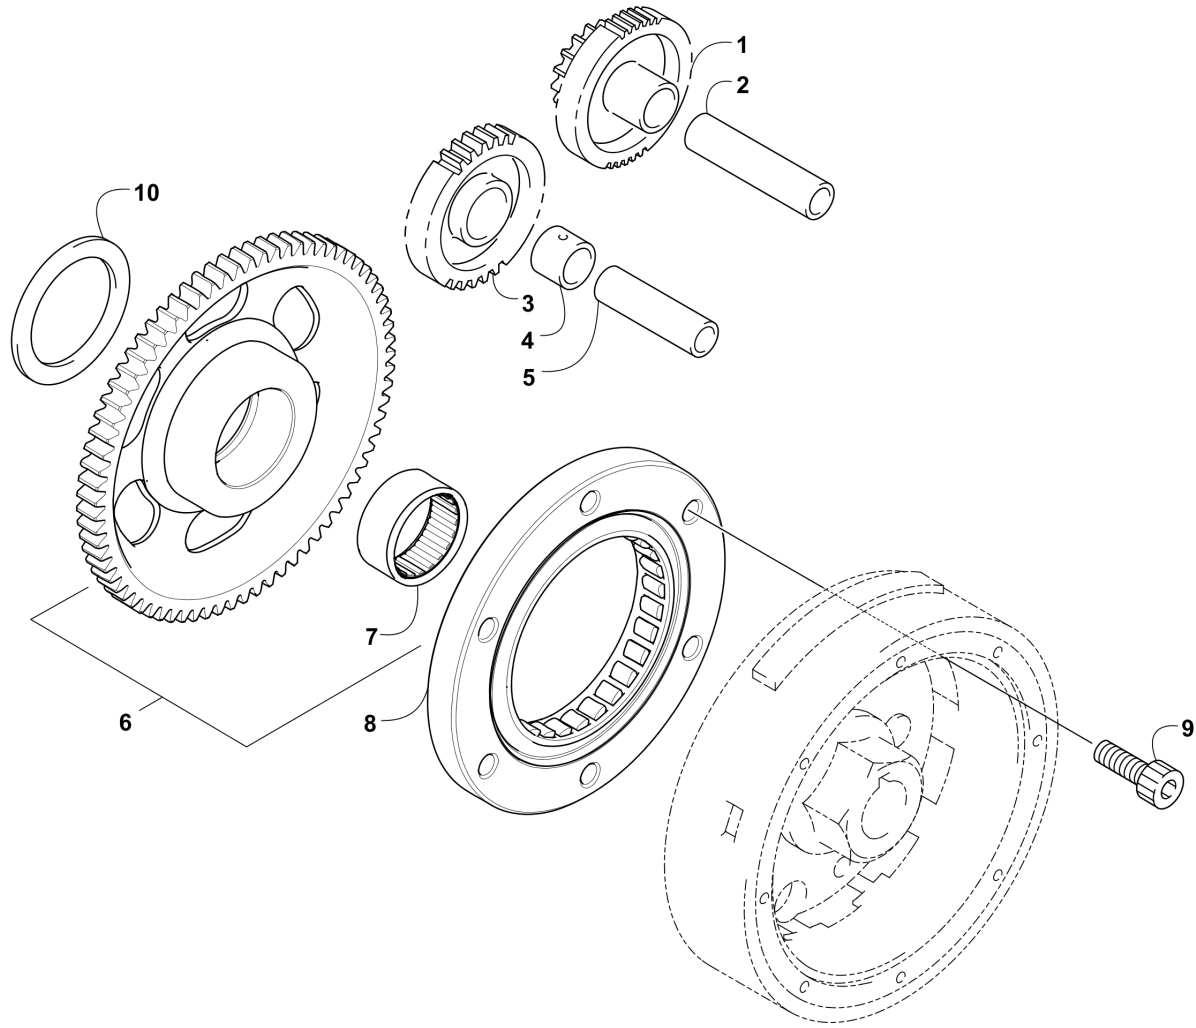

STARTER CLUTCH ASSEMBLY [300126]

Item	Part No.	Qty	Name	Context	Footnote
1	0815-033	1	Gear, Starter - Idler - 44T/14T SC		2008 & 2009 Thundercats see "Comments"
2	0829-031	1	Shaft, Starter Gear - 12 x 58.5		
3	0815-002	1	Gear, Starter Idler - No. 2		
4	0815-003	1	Spacer, Starter Idler Gear - No. 2		
5	0829-032	1	Shaft, Starter Gear - 12 x 44.7		
6	0815-004	1	Gear, Starter Clutch	(inc. 7)	
7	0832-079	1	Bearing, Needle Roller - 31 x 39 x 18		
8	0802-035	1	Clutch, Starter		
9	0826-069	6	Screw, Cap		
10	0828-094	1	Washer