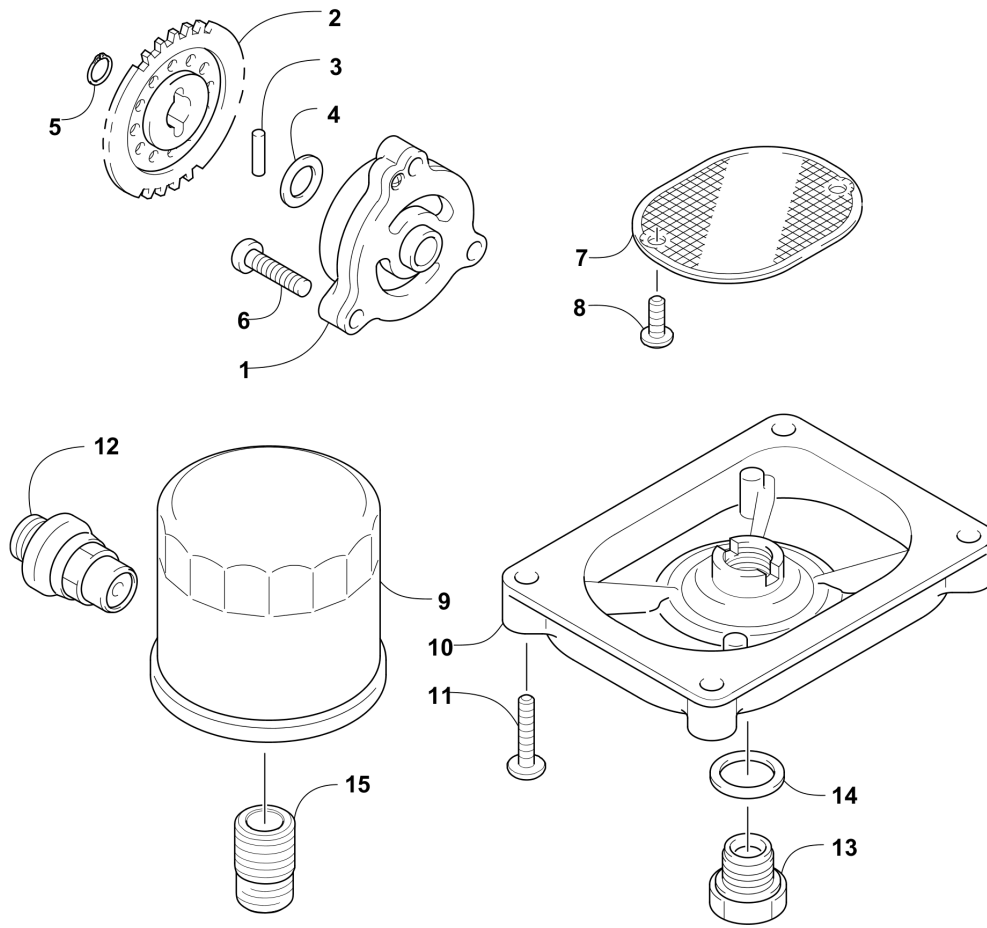

OIL FILTER/PUMP ASSEMBLY [99739]

Item	Part No.	Qty	Name	Context	Footnote
1	0812-023	1	Pump, Oil		
2	0812-083	1	Gear, Driven		
3	0829-009	1	Pin		
4	0828-007	1	Washer		
5	0831-002	1	Ring, Retaining		
6	0826-039	3	Screw, Machine		
7	0812-057	1	Strainer, Oil		
8	0826-040	2	Screw, Machine		
9	0812-034	1	Filter, Oil		
10	0812-053	1	Cap, Oil Strainer		
11	8468-625	4	Screw, Machine		
12	0812-007	1	Valve, Oil-Relief		
13	0812-006	1	Plug, Drain		
14	0830-017	1	Gasket, Drain Plug		
15	0812-066	1	Union, Oil Filter