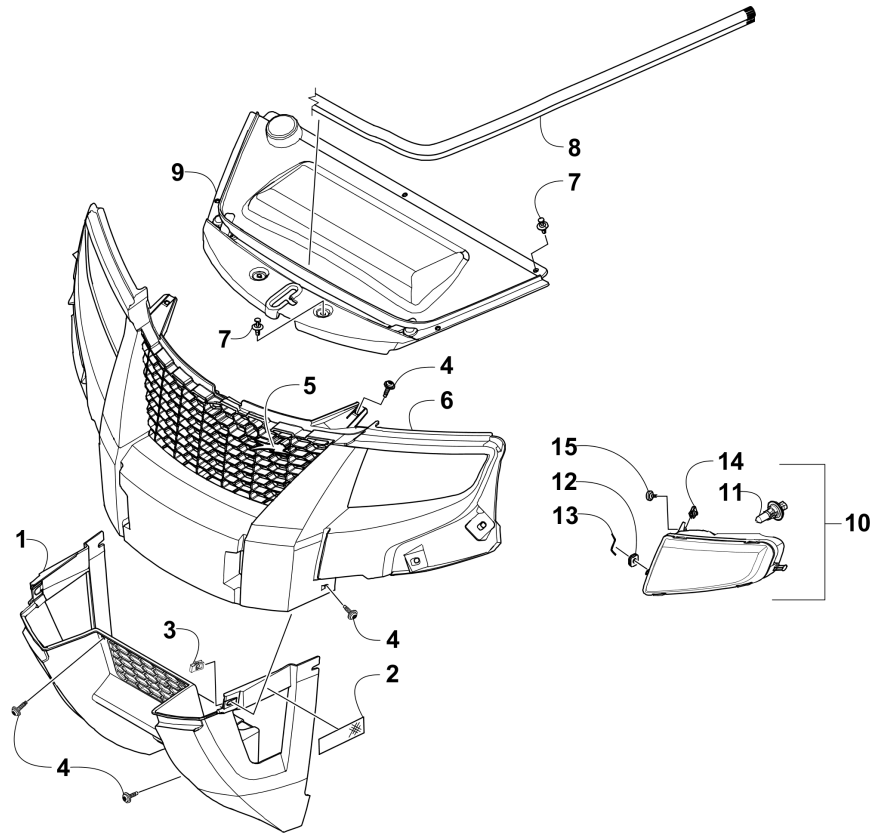

GRILL AND HEADLIGHT ASSEMBLY [301413]

Item	Part No.	Qty	Name	Context	Footnote
1	7506-498	1	Fascia, Lower - Front	(inc. 2)	
2	5411-320	2	Decal, Reflector - Amber		
3	0423-577	2	Clip, U-Nut		
4	0423-609	11	Screw, Machine		
5	4411-479	1	Decal, AirCat		
6	4406-608	1	Fascia, Upper Front		
7	0623-362	7	Clip, Retaining		
8	4406-885	1	Seal, Access Cover		
9	4406-758	1	Panel, Access		
10	0509-102	1	Headlight, Halogen - Assembly - Right	(inc. 11)	
10	0509-103	1	Headlight, Halogen - Assembly - Left	(inc. 11)	
11	0409-182	2	Bulb, Headlight - H13		
12	4406-722	2	Grommet - Right		
12	4406-723	2	Grommet - Left		
13	0409-177	4	Wireform, Headlight		
14	1623-637	2	Clip, U-Nut		
15	2623-113	2	Knob, Adjuster