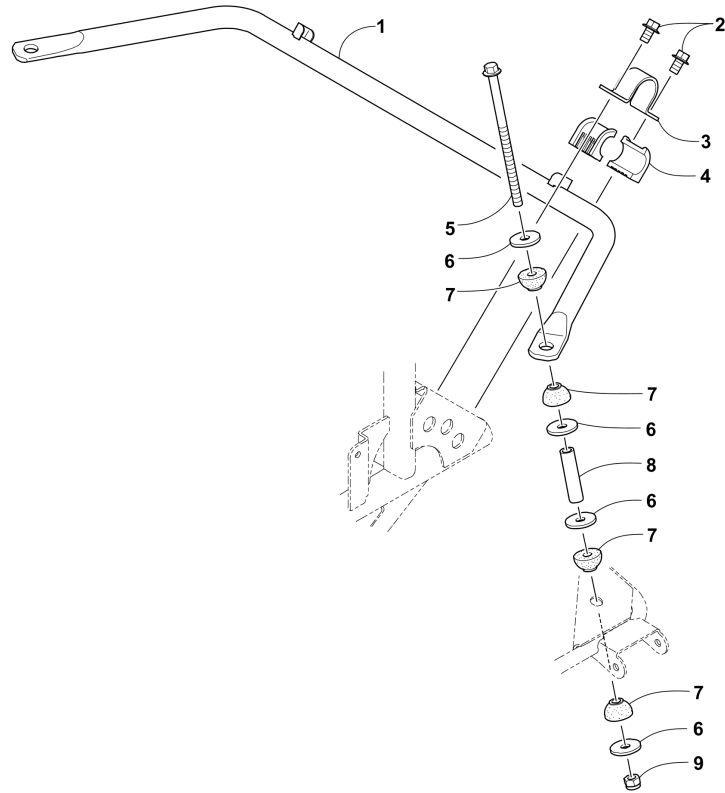

SWAY BAR ASSEMBLY [94120]

Item	Part No.	Qty	Name	Context	Footnote
1	0504-634	1	Bar, Sway		
2	8409-016	4	Screw, Cap		
3	0504-631	2	Clamp, Sway Bar Bushing		
4	0404-190	4	Half-Clamp		
5	0423-723	2	Screw, Cap		
6	0423-073	8	Washer		
7	1402-434	8	Bushing		
8	1423-039	2	Spacer		
9	8422-002	2	Nut, Lock