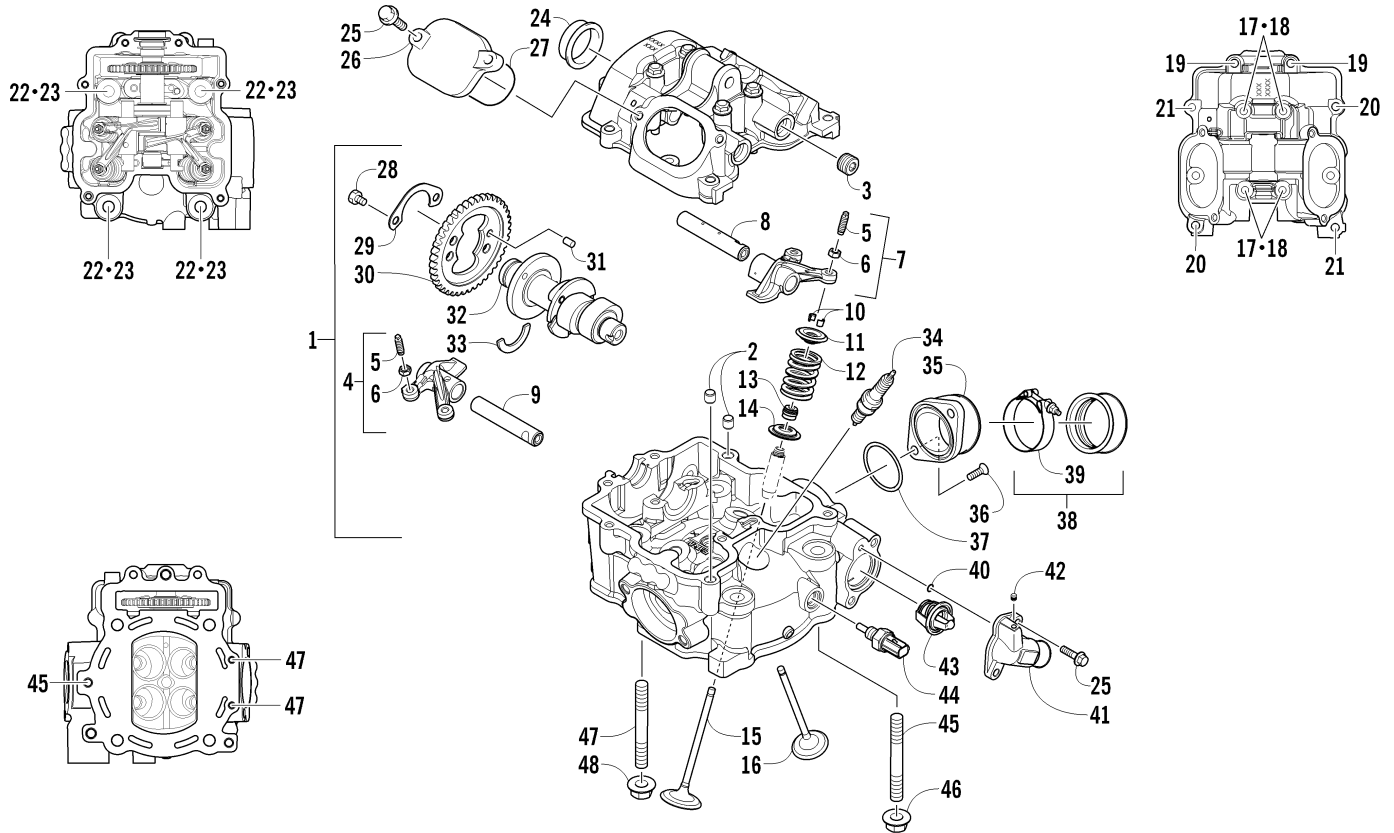

CYLINDER HEAD AND CAMSHAFT/VALVE ASSEMBLY [100003]

Item	Part No.	Qty	Name	Context	Footnote
1	0808-226	1	Head, Cylinder - Assembly	(inc. 2-17)	
2	0829-062	2	Pin, Dowel		
3	0831-092	2	Plug, Shaft		
4	0809-319	1	Arm, Valve Rocker - Exhaust	(inc. two No. 5-6)	
5	0809-240	4	Screw, Adjuster		
6	0827-059	4	Nut		
7	0809-318	1	Arm, Valve Rocker - Intake	(inc. two No. 5-6)	
8	0809-241	1	Shaft, Rocker Arm - Intake		
9	0809-242	1	Shaft, Rocker Arm - Exhaust		
10	0809-233	8	Cotter, Valve		
11	0809-232	4	Retainer, Spring		
12	0809-231	4	Spring, Valve		
13	0830-186	4	Seal, Oil		
14	0809-230	4	Seat, Spring - Valve		
15	0809-228	2	Valve, Intake		
16	0809-229	2	Valve, Exhaust		
17	0826-149	4	Screw, Cap		
18	0830-155	4	Gasket		
19	0826-002	2	Screw, Cap		
20	0826-005	2	Screw, Cap