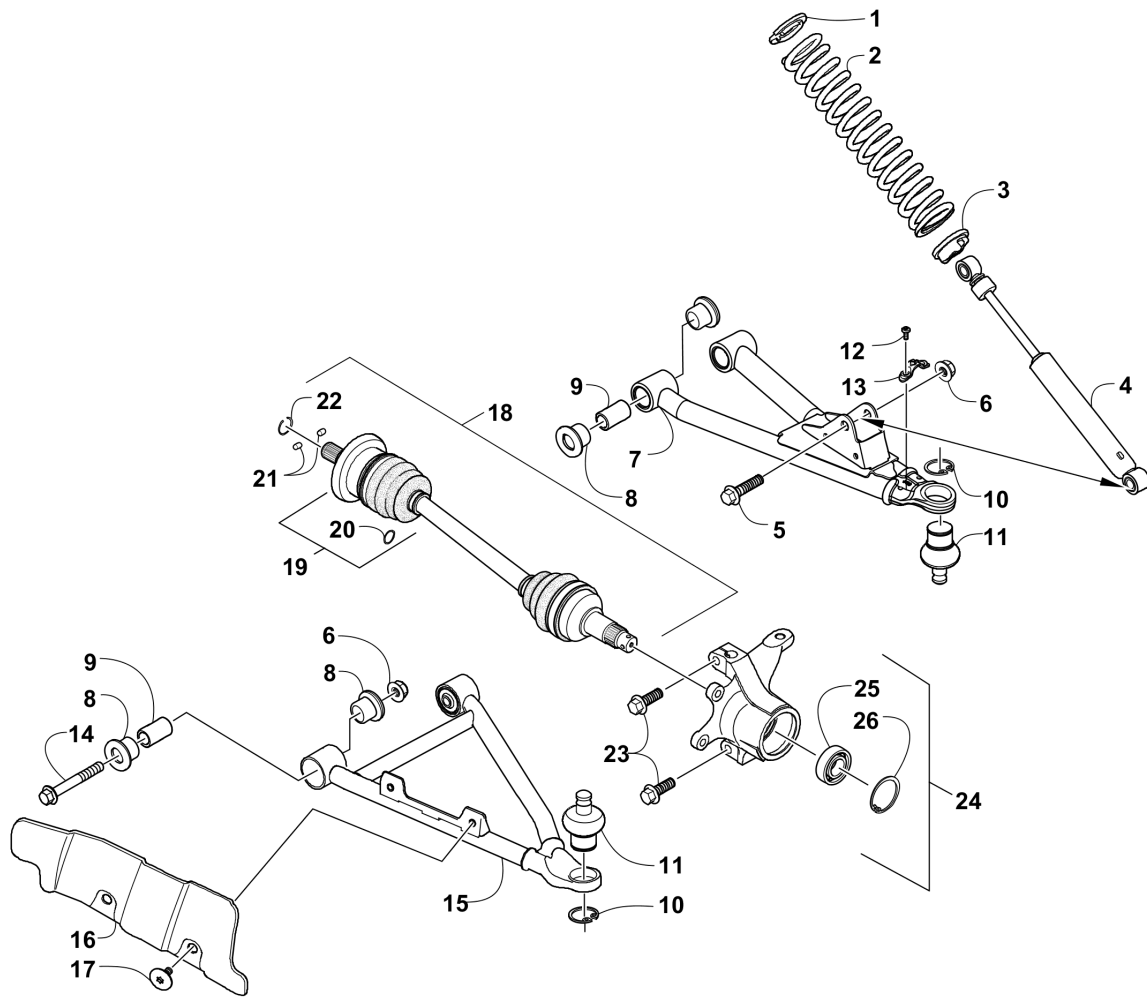

FRONT SUSPENSION ASSEMBLY [301277]

Item	Part No.	Qty	Name	Context	Footnote
1	1603-889	2	Retainer, Spring		
2	0503-729	2	Spring, Suspension - Green		
3	0404-496	2	Cam, Spring Adjuster		
4	0403-511	2	Shock Absorber		
5	8409-055	4	Screw, Cap		
6	8428-002	14	Nut, Lock		
7	0503-432	1	A-Arm, Front Upper - Right - Assembly (Black)	(inc. four No. 8, two No. 9, one No. 10, and one No. 11)	
7	0503-433	1	A-Arm, Front Upper - Left - Assembly (Black)	(inc. four No. 8, two No. 9, one No. 10, and one No. 11)	
8	0403-409	16	Bushing		
9	0403-438	8	Collar		
10	0423-009	4	Clip, Ball Joint		
11	0405-483	4	Ball Joint		
12	0423-946	4	Screw, Self-Tapping		
13	1502-594	2	Clamp, Routing