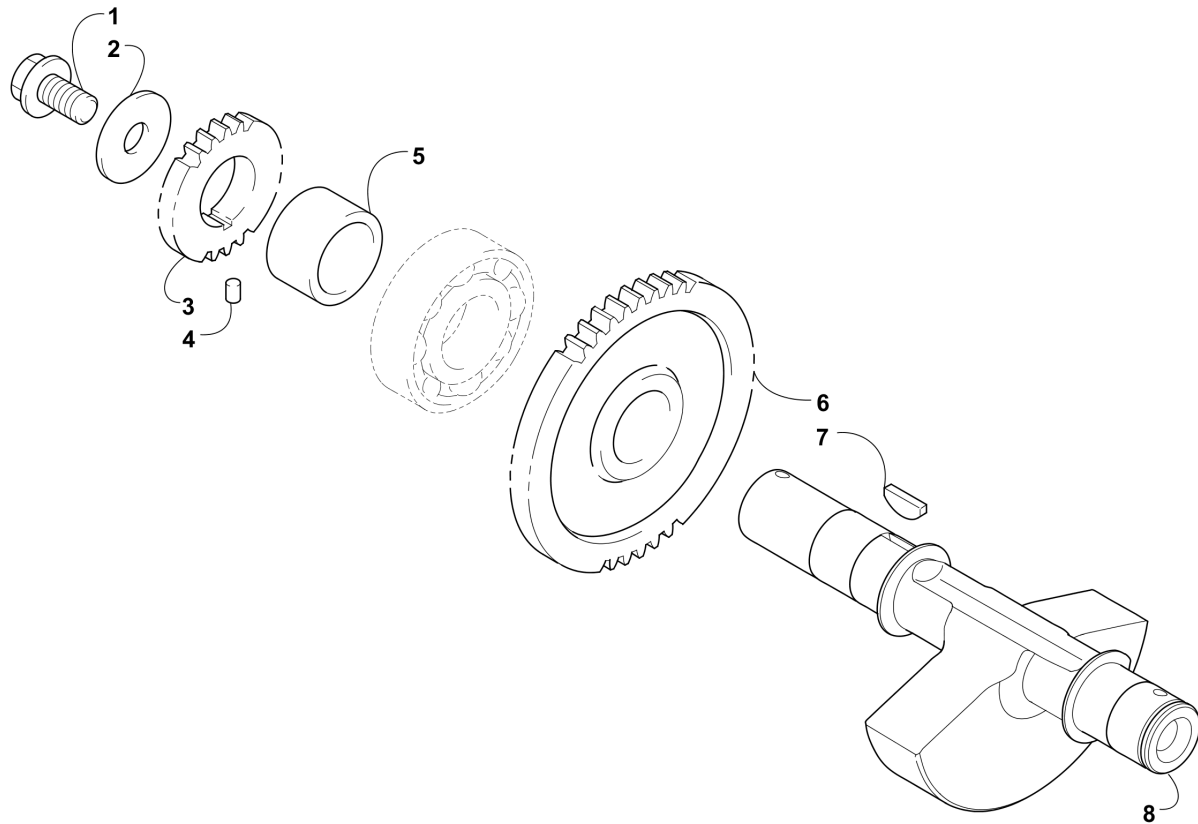

CRANK BALANCER ASSEMBLY [94435]

Item	Part No.	Qty	Name	Context	Footnote
1	0826-033	1	Screw, Cap		
2	0828-003	1	Washer		
3	0811-003	1	Gear, Oil Pump Drive		
4	0829-007	1	Pin, Dowel		
5	0811-004	1	Spacer		
6	0811-034	1	Gear, Driven Balance Shaft		
7	0829-006	1	Key		
8	0805-304	1	Balancer, Crank