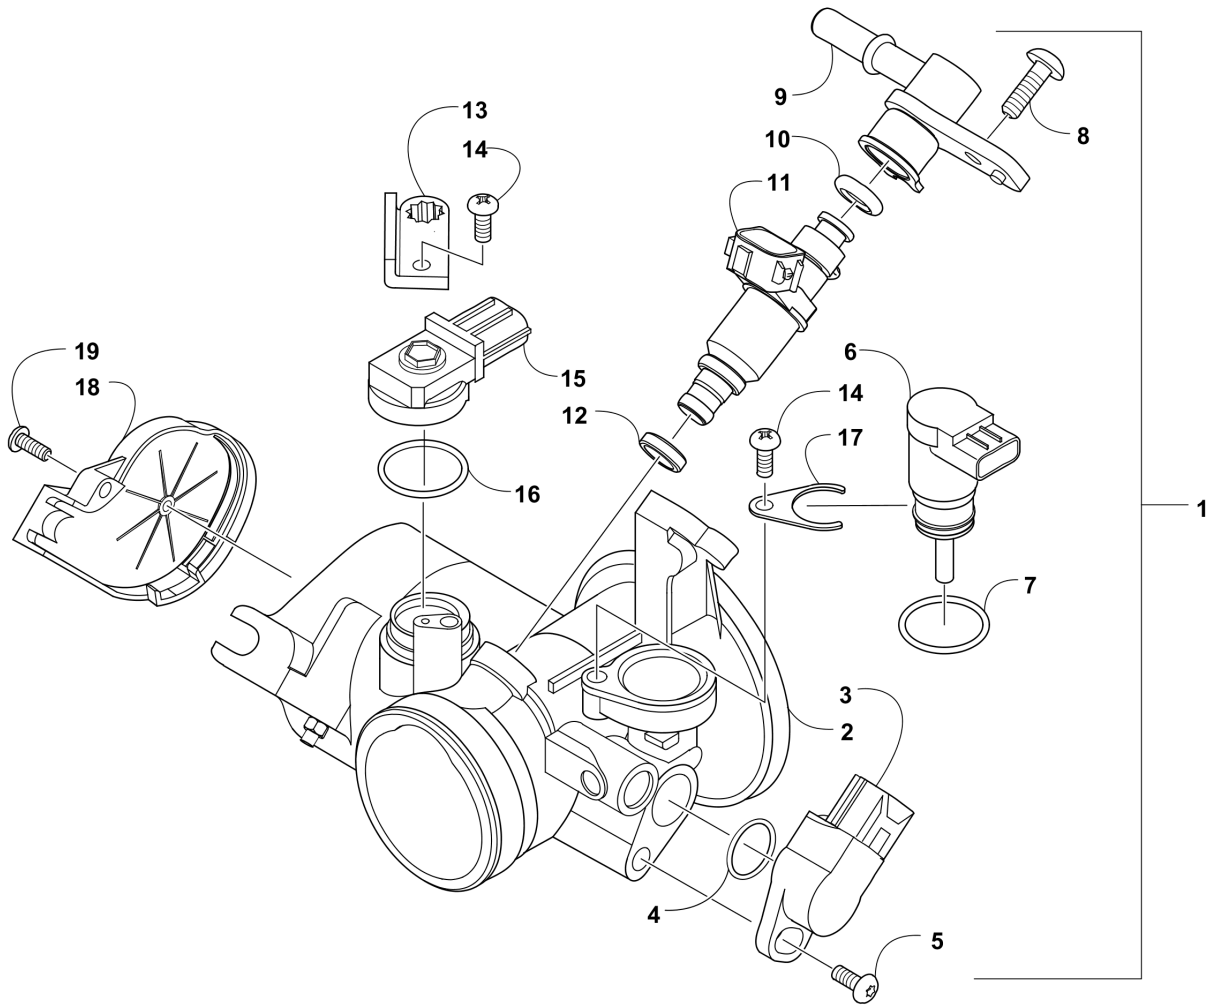

THROTTLE BODY ASSEMBLY [90590]

Item	Part No.	Qty	Name	Context	Footnote
1	0470-753	1	Throttle - Assembly	(inc. 2-19)	
2		1	Throttle Body		Not a Service Part
3	0430-072	1	Sensor, Throttle Position		
4	5507-234	1	O-Ring, Throttle Position Sensor		
5	5507-231	1	Screw, Machine		
6	0430-074	1	Valve, ISC		
7	5507-233	1	O-Ring, ISC Valve		
8	5507-238	1	Screw, Machine		
9	0470-687	1	Rail, Fuel		
10	0470-767	1	O-Ring, Fuel Injector		
11	0470-762	1	Injector, Fuel		
12	0470-768	1	Ring, Seal - Fuel Injector		
13	5507-227	1	Bracket, Map Sensor		
14	5507-117	2	Screw		
15	0430-073	1	Sensor, Map