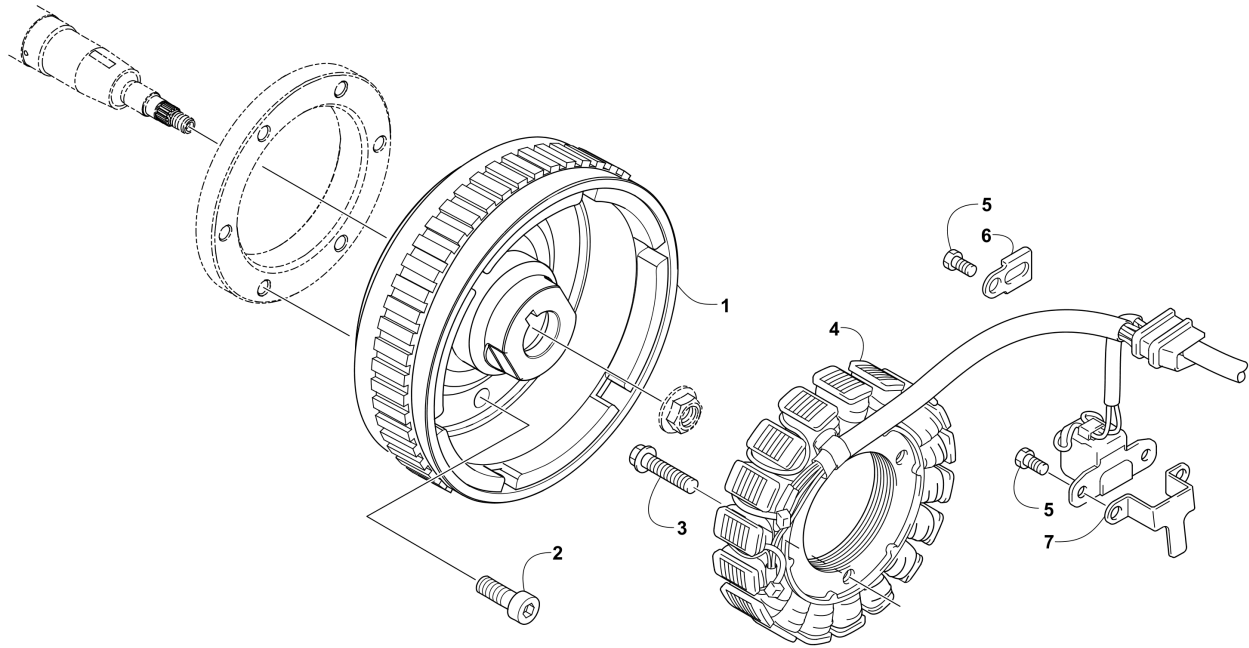

MAGNETO ASSEMBLY [301518]

Item	Part No.	New Part	Qty	Name	Context	Footnote
1	0802-062		1	Rotor/Flywheel		
2	0826-120		6	Screw, Cap		
3	3307-116		3	Screw, Cap		
4	0802-073		1	Stator		
5	3307-059		3	Screw, Cap		
6	0802-003		1	Clamp, Routing		
7	0802-004		1	Clamp, Routing