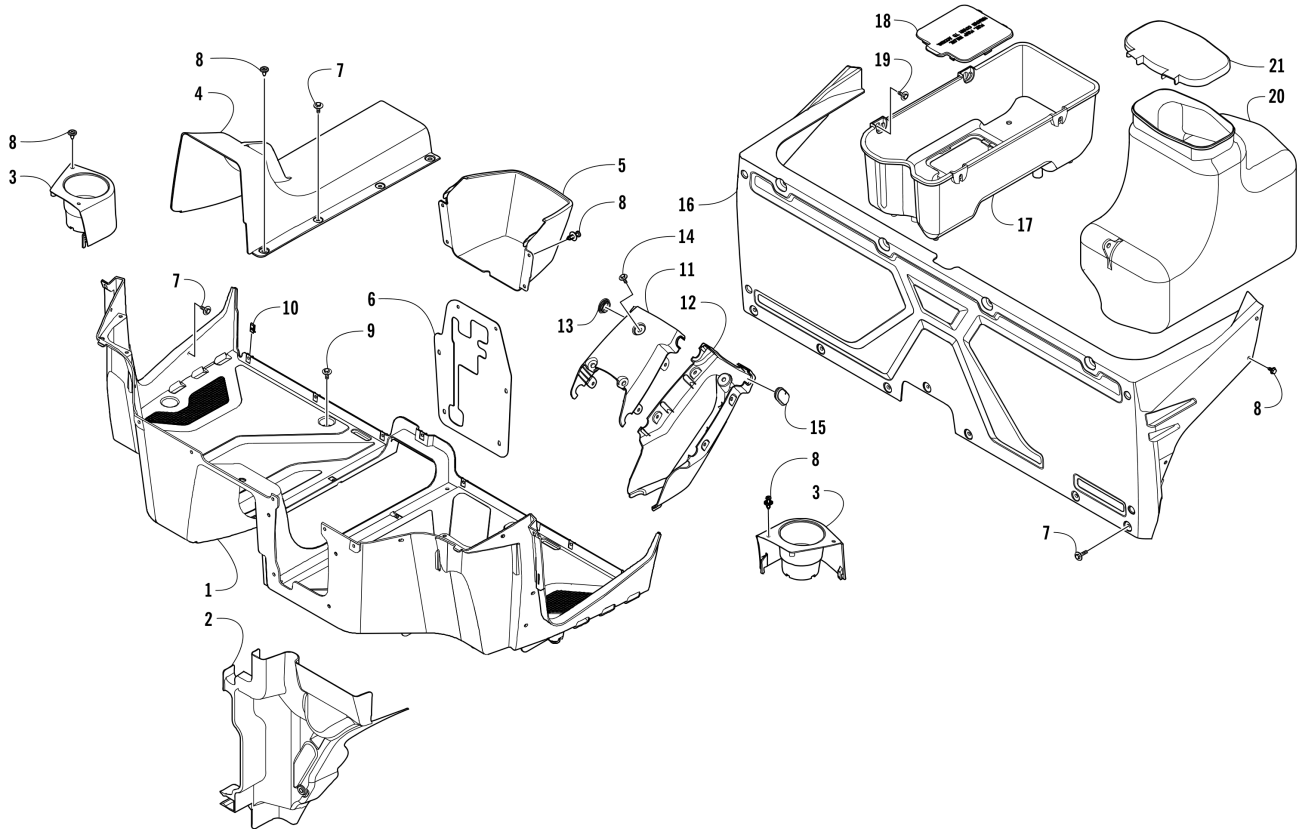

CONSOLE AND FLOOR PANEL ASSEMBLY [104245]

Item	Part No.	New Part	Qty	Name	Context	Footnote
1	3307-371		1	Panel, Floor		
2	3307-337		1	Panel, Splash		
3	3307-373		1	Holder, Cup - Right		
3	3307-376		1	Holder, Cup - Left		
4	3307-378		1	Console, Center		
5	3307-372		1	Holder, Glove		
6	3307-375		1	Plate, Pedal		
7	3306-146		17	Screw, Cap		
8	3307-361		AR	Rivet, Reinstallable		
9	3307-137		6	Screw, Cap		
10	3304-061		AR	Nut Clip 5 mm		
11	3307-348		1	Cover, Steering - Top		
12	3307-349		1	Cover, Steering - Bottom		
13	3307-344		1	Grommet		
14	3304-587		4	Screw, Cap		
15	3307-350		1	Grommet		
16	3307-379		1	Panel, Floor - Rear		
17	3307-395		1	Box, Luggage		
18	3307-394		1	Cover, Fuel Pump		
19	3304-586		4	Screw, Cap