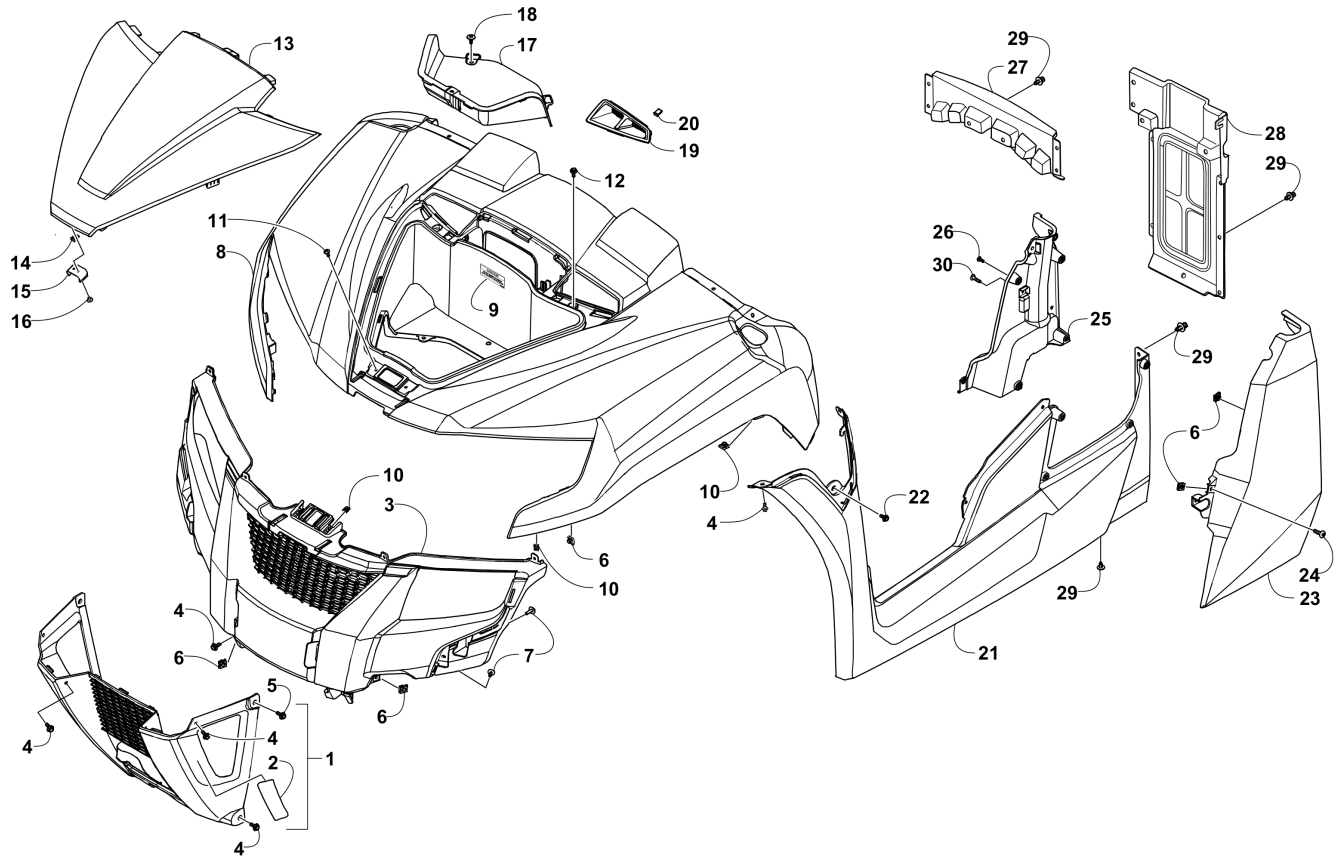

GRILLE, FRONT BODY PANEL, AND SIDE PANEL ASSEMBLY [302378]

Item	Part No.	New Part	Qty	Name	Context	Footnote
1	3307-712		1	Fascia, Lower Front	(inc. 2)	
2	5411-396		1	Decal, Reflector - Amber		
2	5411-397		1	Decal, Reflector - Amber		
3	3307-340		1	Fascia, Upper Front		
4	3304-586		12	Screw, Cap		
5	3305-783		2	Screw, Cap		
6	3303-267		AR	Clip, U-Nut		
7	3304-029		6	Bolt, Washer - 5 x 16		
8	3307-746		1	Panel, Front Body - Red	(inc. 9)	
9	4411-553		1	Decal, Caution - Load Capacity (25 lb)		
10	3304-061		AR	Nut Clip 5 mm		
11	3307-357		2	Screw		
12	3307-358		2	Bolt, Flange		
13	3307-353		1	Cover, Panel - Red		
14	3307-360		2	Nut, Spring		
15	3307-335		1	Clip, Fender		
16	3304-123		2	Screw, Washer - 4 mm		
17	3307-336		1	Cover		
18	3303-592		3	Clip, Retaining		
19	3307-338		1	Vent - Right