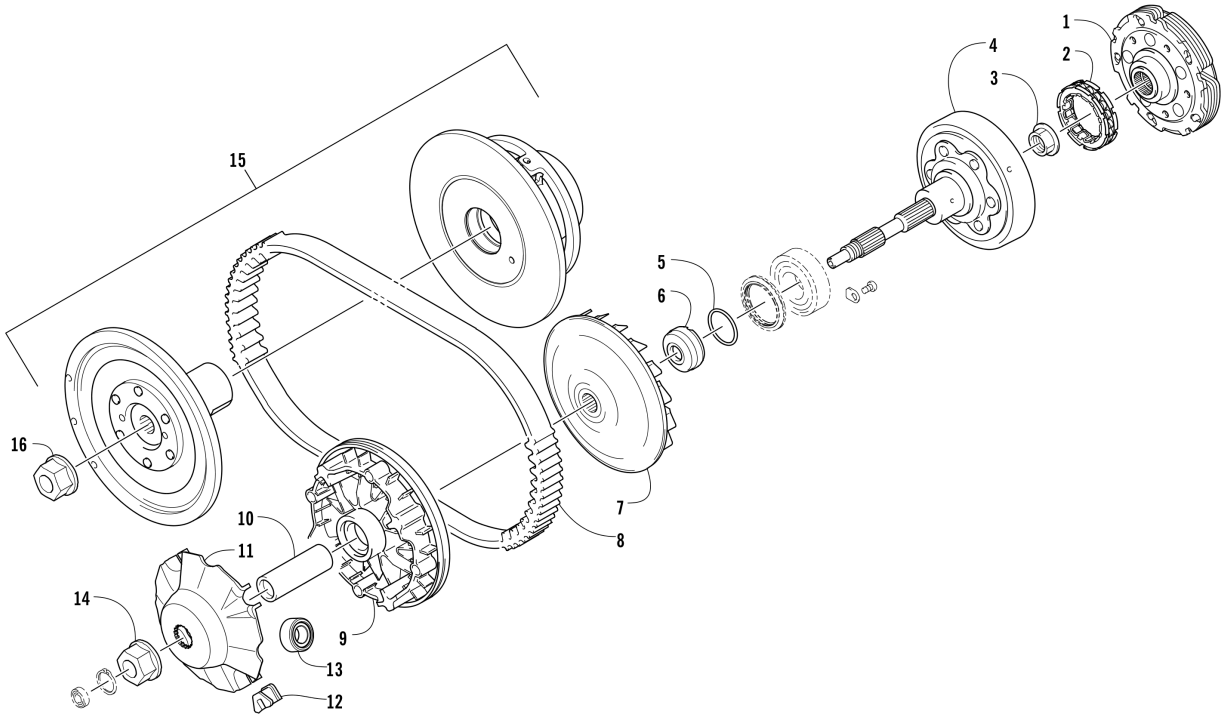

TRANSMISSION ASSEMBLY [104254]

Item	Part No.	New Part	Qty	Name	Context	Footnote
1	0823-328		1	Shoe, Clutch - Assembly		
2	0823-198		1	Clutch, One-Way		
3	0827-050		1	Nut		
4	0823-338		1	Housing, Clutch		
5	0830-187		1	O-Ring		
6	0823-058		1	Spacer		
7	0823-203		1	Face, Fixed Drive		
8	0823-228		1	Belt, Drive		
9	3307-265		1	Face, Movable Drive		
10	3307-264		1	Spacer, Movable Drive Face		
11	0823-213		1	Plate, Movable Drive Face		
12	0823-214		4	Damper, Movable Drive Face		
13	3306-843		8	Roller, Movable Drive Face		
14	3323-165		1	Nut, Flange - 16 mm		
15	3307-268		1	Clutch, Driven - Assembly		
16	0827-058		1	Nut