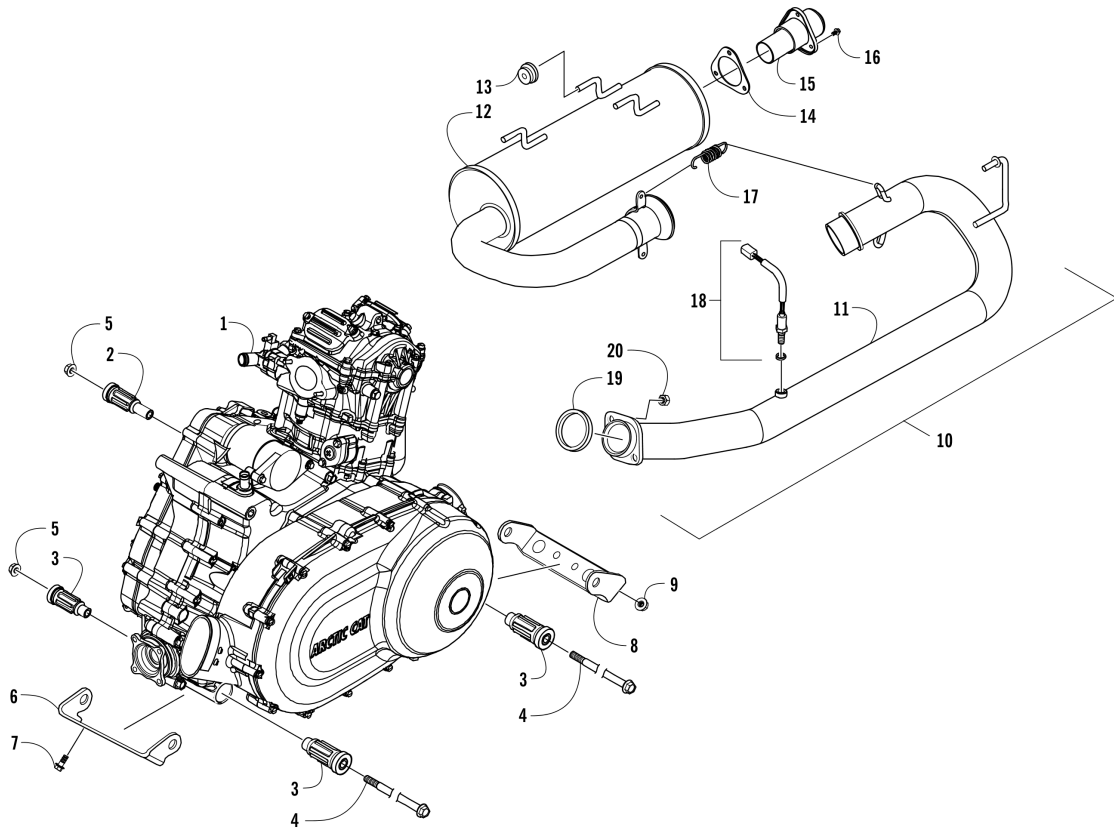

ENGINE AND EXHAUST [104263]

Item	Part No.	New Part	Qty	Name	Context	Footnote
1	3307-232		1	Engine		
2	0801-189		1	Mount, Rubber - Engine		
3	0801-188		3	Mount, Rubber - Engine		
4	3323-174		2	Screw, Cap		
5	3304-031		2	Nut, Lock		
6	3307-604		1	Bracket, Hanger - Front		
7	3307-069		2	Screw, Cap		
8	3307-605		1	Bracket, Hanger - Rear		
9	3303-269		2	Nut		
10	3307-210		1	Exhaust, Assembly	(inc. 11-17)	
11	3307-514		1	Pipe, Exhaust - A - Black		
12	3307-209		1	Muffler		
13	3313-264		4	Bushing		
14	3313-708		1	Gasket, Spark Arrester		
15	3307-515		1	Spark Arrester		
16	3307-061		3	Screw, Cap		
17	0612-668		2	Spring		
18	0430-135		1	Sensor, Oxygen		
19	3313-743		1	Gasket, Exhaust Pipe		
20	3304-125		2	Nut