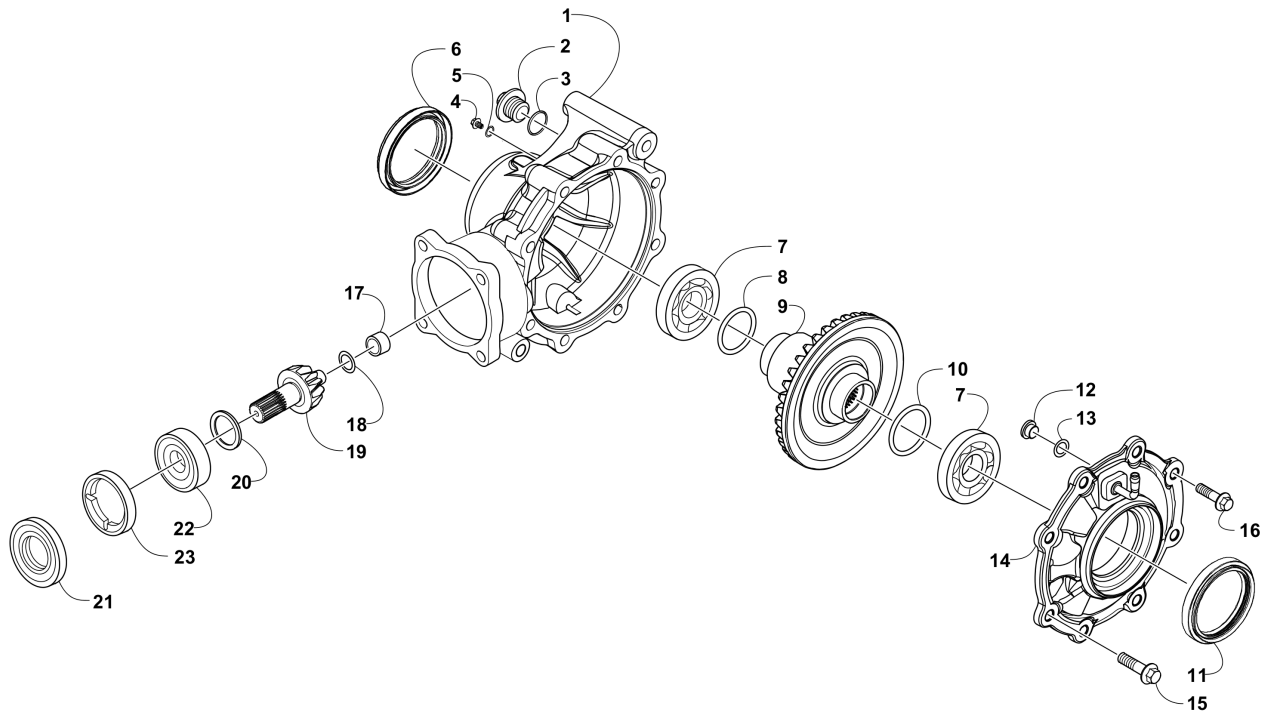

REAR DRIVE GEARCASE ASSEMBLY [302332]

Item	Part No.	New Part	Qty	Name	Context	Footnote
-	3307-615		1	Rear Drive Gearcase		
1	3307-616		1	Housing, Gearcase		
2	3303-021		1	Cap	(inc. 3)	
3	3304-096		1	O-Ring		
4	3304-544		2	Screw, Cap		
5	3303-591		2	Washer		
6	3307-632		1	Seal		
7	3307-633		2	Bearing		
8	3307-624		1	C-ring		
9	3307-620		1	Gear, Ring		
10	3307-625		AR	Shim		
10	3307-626		AR	Shim		
10	3307-627		AR	Shim		
11	3307-631		1	Seal		
12	3303-878		1	Button, Thrust		
13	3303-879		AR	Shim		
14	3307-617		1	Cover, Gearcase		
15	3307-231		2	Screw, Cap		
16	3304-177		6	Screw, Cap		
17	3307-629		1	Bearing