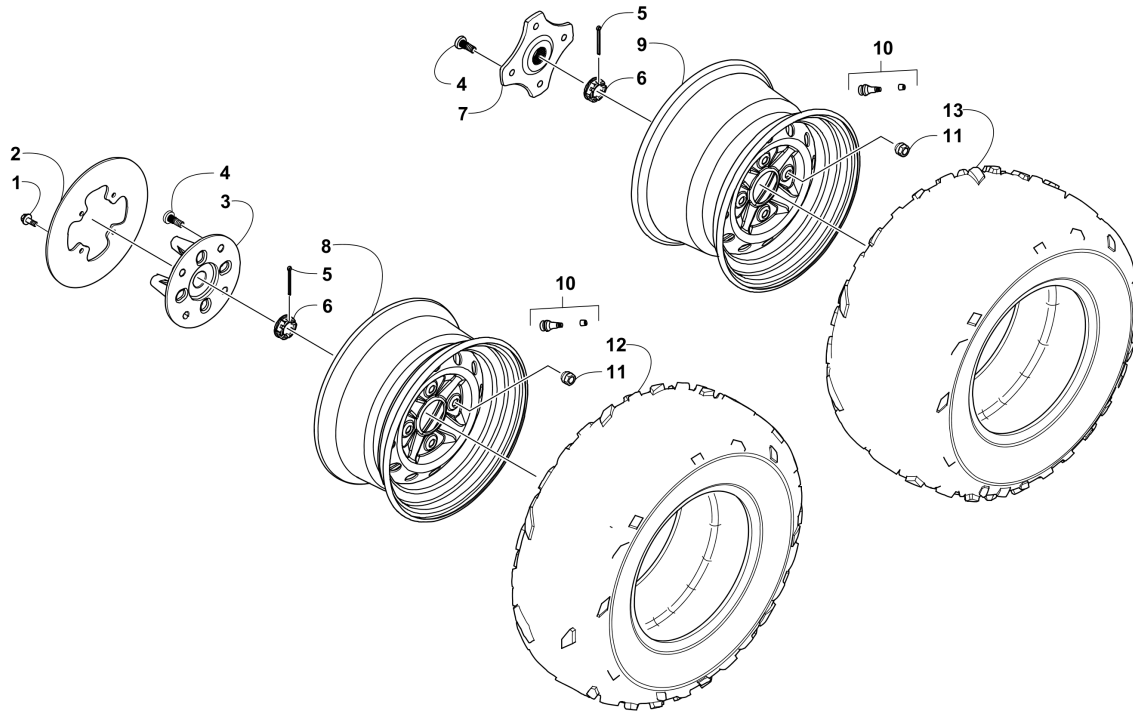

WHEEL AND TIRE ASSEMBLY (SER. # 6R1994 AND ABOVE) [301556]

Item	Part No.	New Part	Qty	Name	Context	Footnote
1	3304-015		8	Screw, Shoulder		
2	3307-434		2	Disc, Brake		
3	3307-758		2	Hub - Assembly	(inc. 4)	
4	3304-014		16	Stud		
5	0423-407		4	Pin, Cotter		
6	0423-607		4	Nut, Castle		
7	3307-759		2	Hub - Assembly	(inc. 4)	
8	3307-784		2	Wheel, Front		
9	3307-783		2	Wheel, Rear		
10	0402-064		4	Stem, Valve - w/Cap		
11	3307-437		16	Nut, Lug		
12	3307-432		2	Tire, FR - 25x8x12		
13	3307-441		2	Tire, RR - 25x10x12