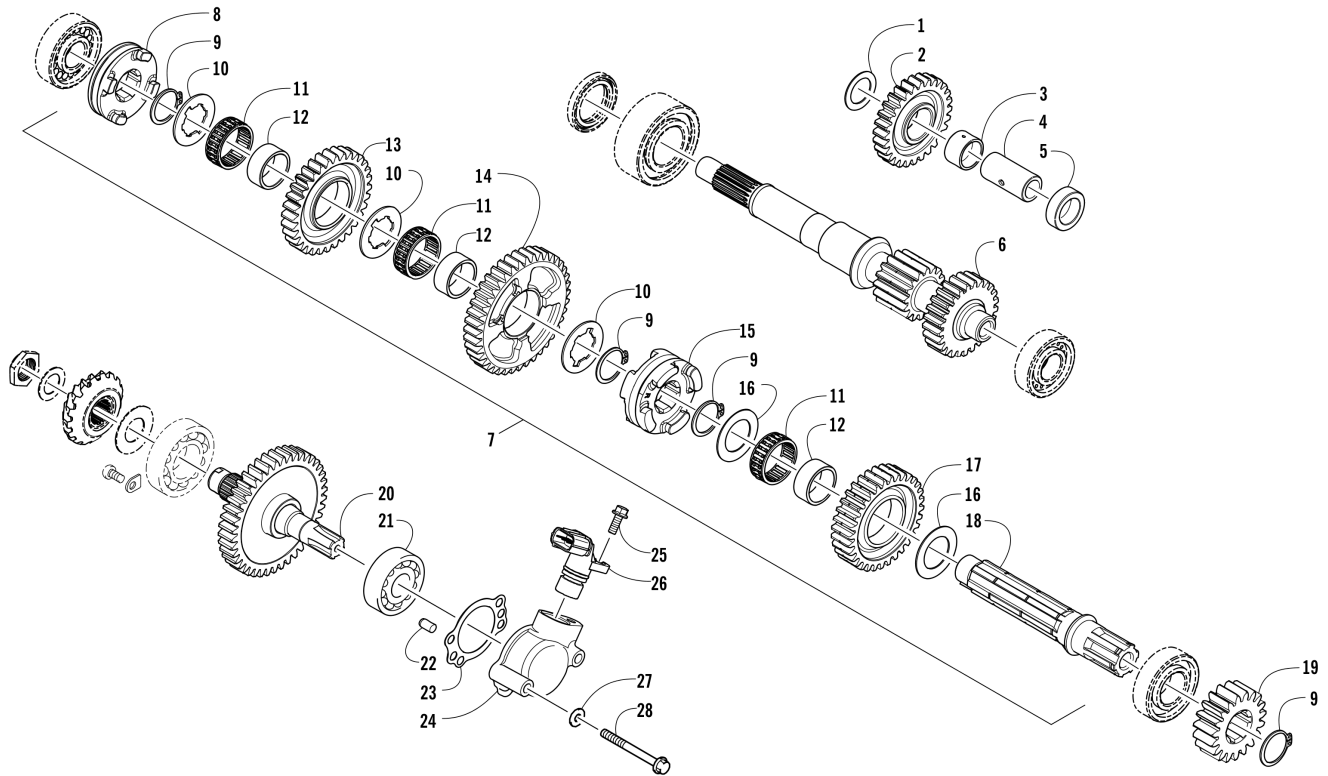

SECONDARY TRANSMISSION ASSEMBLY [104255]

Item	Part No.	New Part	Qty	Name	Context	Footnote
1	0828-081		1	Washer, Thrust		
2	0822-061		1	Gear, Reverse Idle		
3	0822-065		1	Bushing		
4	0822-064		1	Shaft, Reverse Idle		
5	0822-029		1	Spacer		
6	3307-276		1	Driveshaft		
7	3306-849		1	Countershaft Assembly	(inc. 8-18)	
8	3306-844		1	Gear Select, Reverse		
9	3304-147		4	Circlip, External - 25 mm		
10	3304-045		3	Washer		
11	0832-038		3	Bearing		
12	0822-062		3	Bushing		
13	3306-845		1	Gear, Reverse Driven		
14	3306-846		1	Gear, Driven - Low		
15	3306-847		1	Gear Select, Sliding		
16	3304-044		2	Washer, Thrust - 25 mm		
17	3306-848		1	Gear, Driven - High		
18	0822-025		1	Countershaft		
19	3307-277		1	Gear, Drive		
20	3307-275		1	Shaft, Output