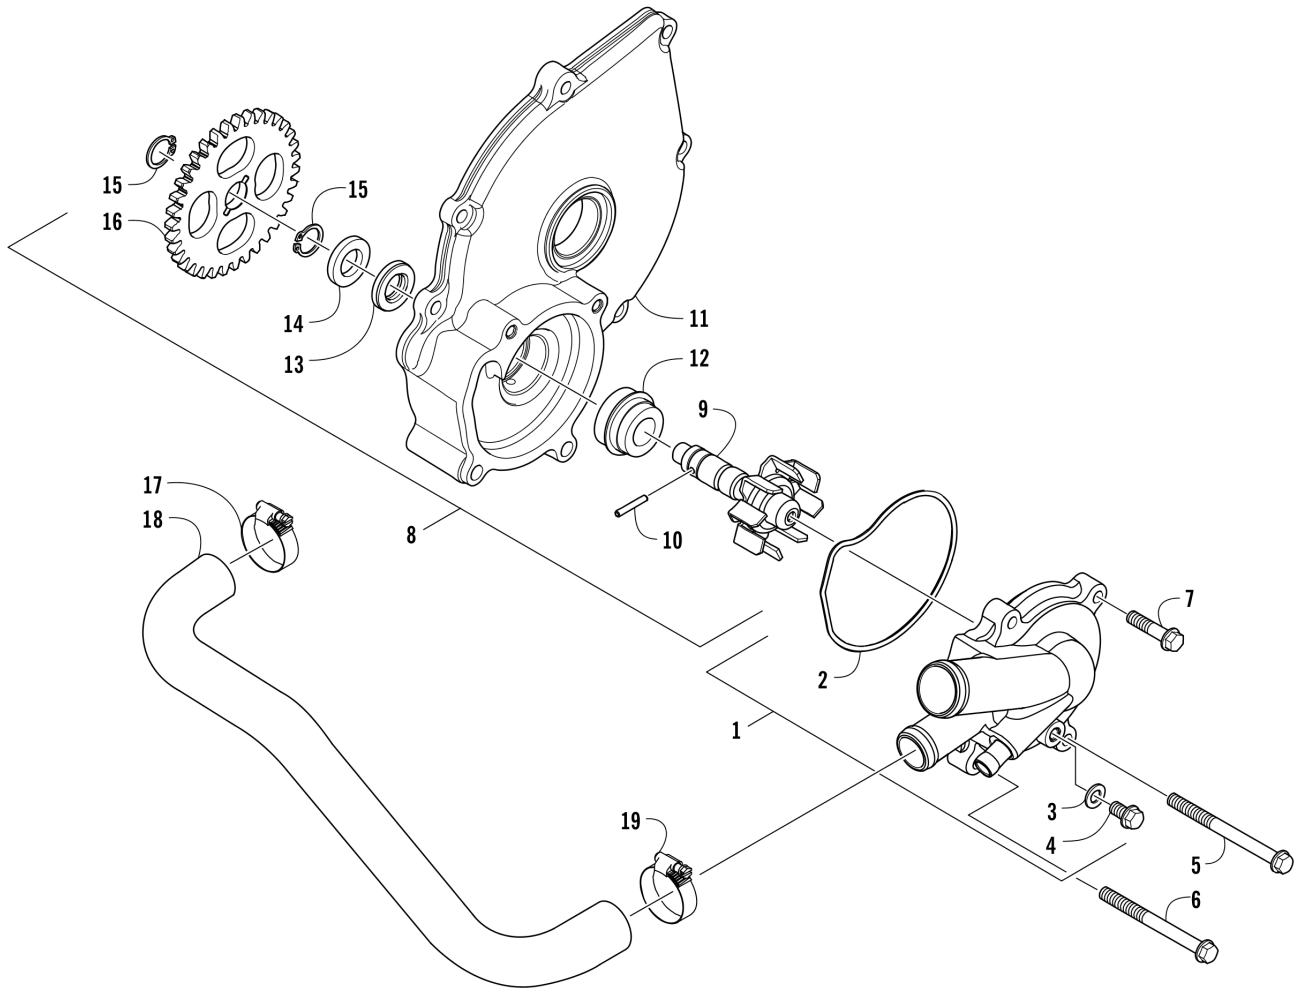

WATER PUMP ASSEMBLY [104265]

Item	Part No.	New Part	Qty	Name	Context	Footnote
1	0813-054		1	Cover, Water Pump - Assembly	(inc. 2-4)	
2	0830-208		1	O-Ring		
3	3304-049		1	Washer		
4	3304-186		1	Screw, Cap		
5	3307-052		1	Screw, Cap		
6	0826-151		1	Screw, Cap		
7	3307-050		2	Screw, Cap		
8	0813-051		1	Housing, Water Pump - Assembly	(inc. 9-16)	
9	0813-057		1	Shaft, Impeller - Assembly		
10	0829-057		1	Pin, Alignment		
11	0806-123		1	Housing, Water Pump		
12	3305-940		1	Seal, Mechanical		
13	0830-207		1	Seal, Oil		
14	0828-130		1	Washer, Thrust		
15	0831-089		2	Circlip