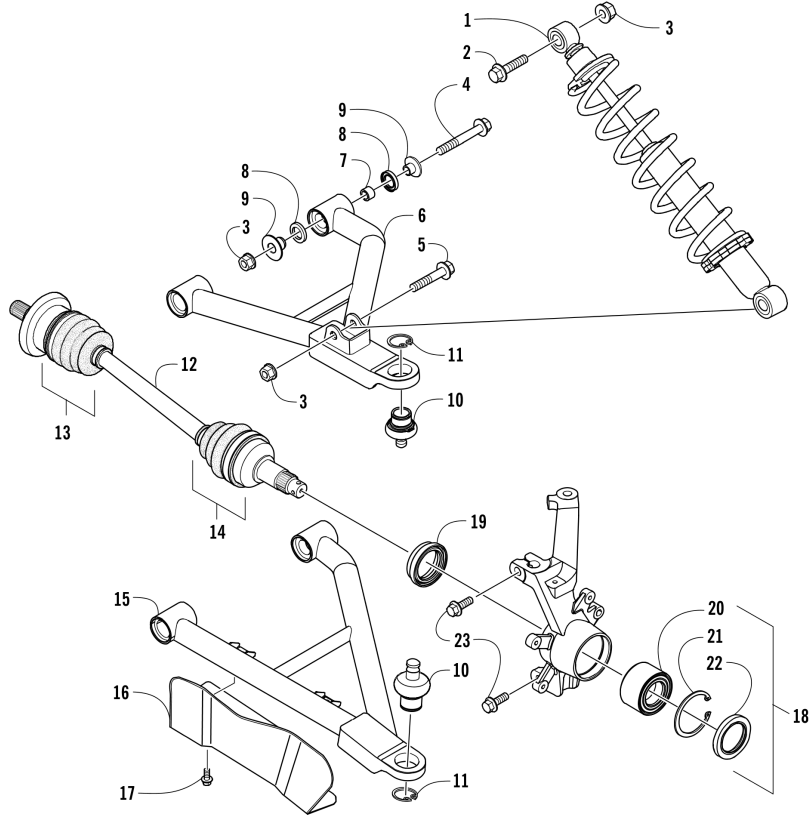

FRONT SUSPENSION ASSEMBLY [104247]

Item	Part No.	New Part	Qty	Name	Context	Footnote
1	3307-400		2	Shock/Spring Assembly		
2	3307-426		2	Bolt, Flange		
3	3304-031		10	Nut, Lock		
4	3307-427		4	Bolt, Flange		
5	3304-595		2	Bolt, Flange		
6	3307-414		1	A-Arm, Upper - Front - Right	(inc. 7-11)	
6	3307-419		1	A-Arm, Upper - Front - Left	(inc. 7-11)	
7	3307-415		8	Bearing		
8	3307-417		16	Seal, Dust		
9	3307-416		16	Collar		
10	0405-483		4	Ball Joint		
11	0423-009		4	Ring, Retaining		
12	3307-428		1	Halfshaft - Front - Right		
12	3307-429		1	Halfshaft - Front - Left		
13	3313-560		1	Service Kit, Differential Side Boot (In Board)		
14	3313-558		1	Repair Kit, Boot - Drive Axle - Outbound		
15	3307-418		1	A-Arm, Lower - Front - Right	(inc. 7-11)	
15	3307-420		1	A-Arm, Lower - Front - Left	(inc. 7-11)	
16	3306-486		1	Mudguard - Right		
16	3306-487		1	Mudguard - Left