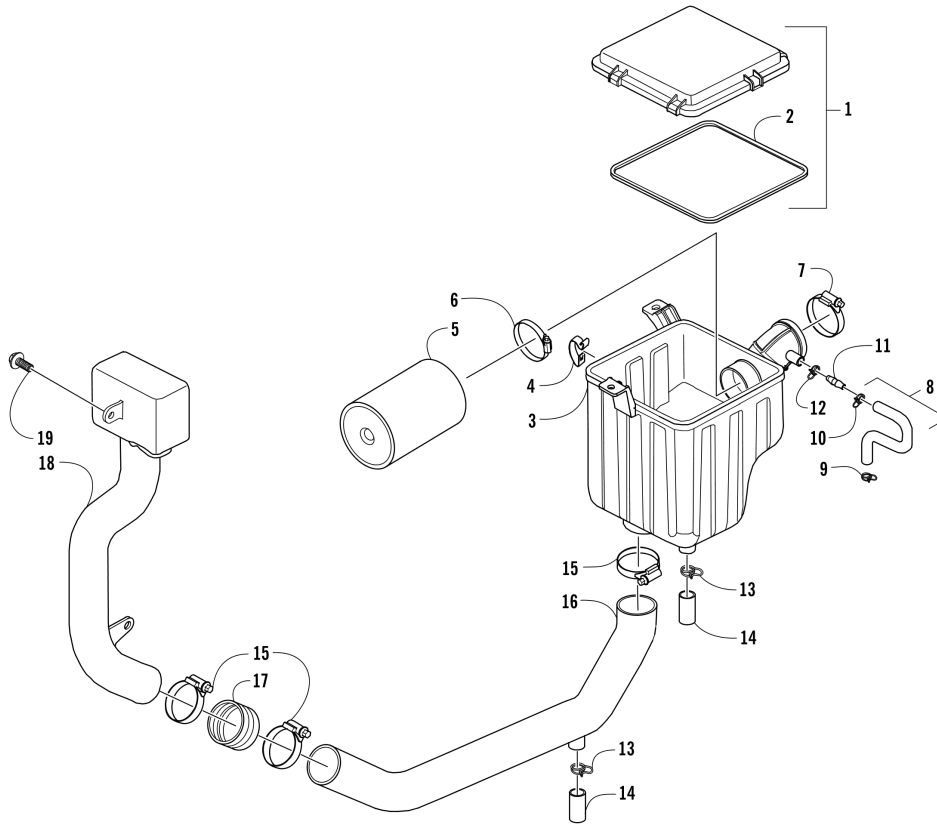

AIR INTAKE ASSEMBLY [301557]

Item	Part No.	New Part	Qty	Name	Context	Footnote
1	3307-507		1	Cover, Assembly - Air	(inc. 2)	
2	3307-504		1	Seal, Cover		
3	3307-506		1	Housing, Air Intake	(inc. 4)	
4	3307-508		7	Clamp		
5	3307-505		1	Filter, Air		
6	3304-416		1	Clamp, Hose		
7	3307-512		1	Clamp		
8	3307-249		1	Tube, Breather		
9	3303-714		1	Clamp, Hose		
10	3313-706		1	Clamp		
11	3303-711		1	Joint, Blow-By		
12	3304-433		1	Clamp, Hose		
13	3307-511		2	Clamp		
14	3304-168		2	Tube, Drain		
15	3307-513		3	Clamp		
16	3307-510		1	Pipe, Intake		
17	3313-274		1	Boot, Air Intake		
18	3307-509		1	Tube, Air In		
19	3304-587		4	Screw, Cap