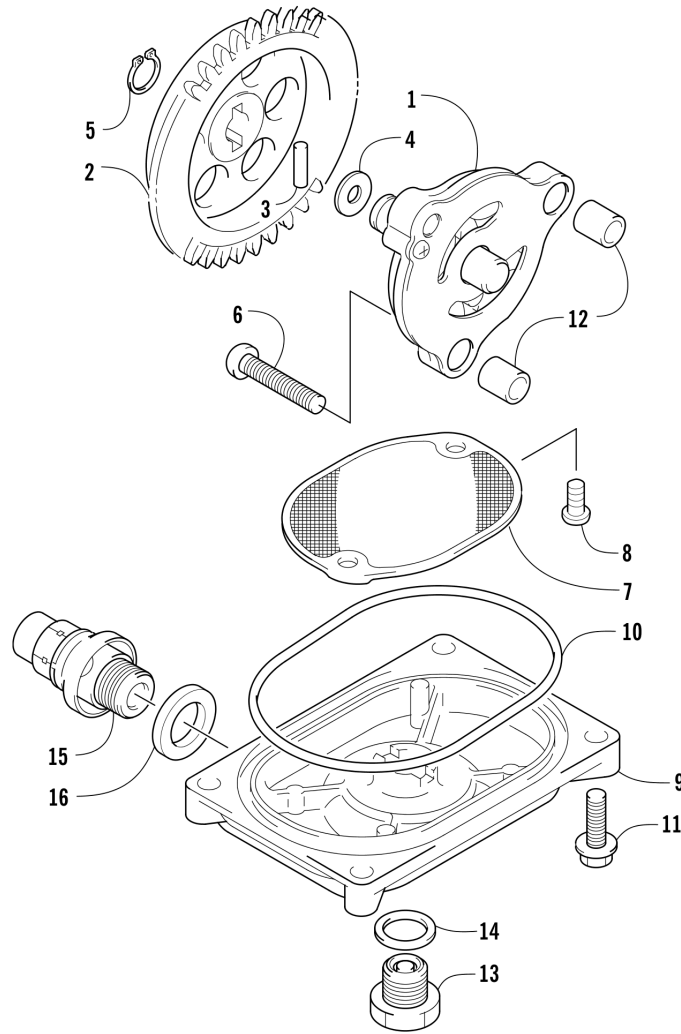

OIL PUMP AND STRAINER ASSEMBLY [104253]

Item	Part No.	New Part	Qty	Name	Context	Footnote
1	0812-069		1	Pump, Oil		
2	0812-010		1	Gear, Driven		
3	0812-036		1	Pin, Driven Gear		
4	0828-007		1	Washer		
5	3304-146		1	Ring, Retaining		
6	3307-063		3	Screw, Machine		
7	0812-049		1	Strainer, Oil		
8	3307-047		2	Screw, Cap		
9	0812-038		1	Cap, Oil Strainer		
10	0830-159		1	O-Ring		
11	3307-050		4	Screw, Cap		
12	0829-033		2	Pin, Dowel		
13	0812-065		1	Plug, Drain		
14	0830-143		1	Washer, Compression - 14 x 19 x 1.35		
15	0812-067		1	Valve, Oil-Relief - Assembly	(inc. 16)