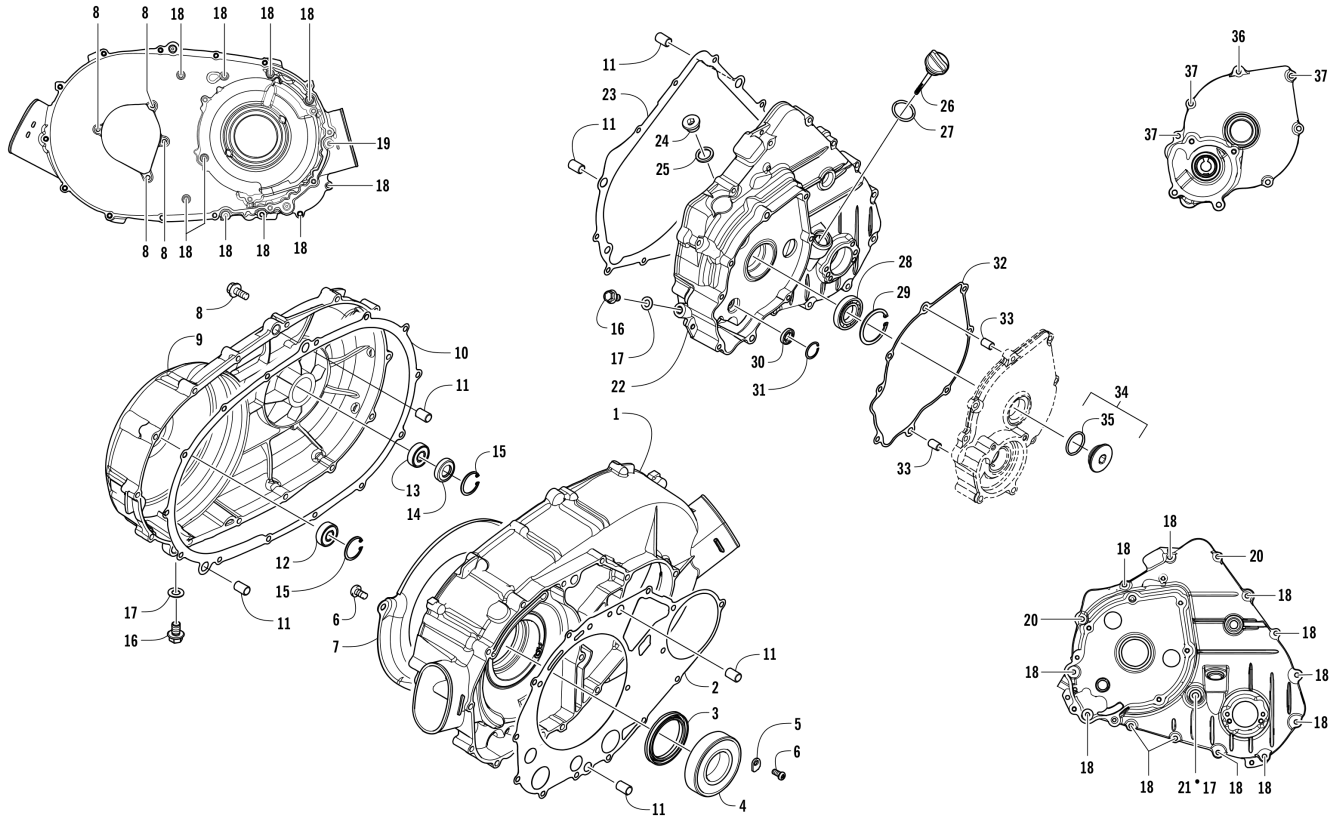

CLUTCH/V-BELT/MAGNETO COVER ASSEMBLY [301558]

Item	Part No.	New Part	Qty	Name	Context	Footnote
1	3307-250		1	Cover, Clutch		
2	0830-055		1	Gasket		
3	0830-157		1	Seal		
4	0832-071		1	Bearing		
5	0822-104		2	Retainer, Bearing		
6	0826-144		5	Screw, Machine		
7	0806-103		1	Plate, Air Intake		
8	3303-386		18	Bolt, Flange		
9	3307-251		1	Cover, Drive Belt		
10	0830-056		1	Gasket		
11	0829-046		6	Pin, Dowel		
12	0832-023		1	Bearing		
13	3307-253		1	Bearing		
14	3307-755		1	Seal		
15	3303-347		2	Ring, Retaining		
16	3304-544		2	Screw, Cap		
17	3303-591		3	Washer		
18	3307-053		22	Bolt, Flange		
19	3307-054		1	Screw, Cap		
20	3307-062		2	Screw, Cap