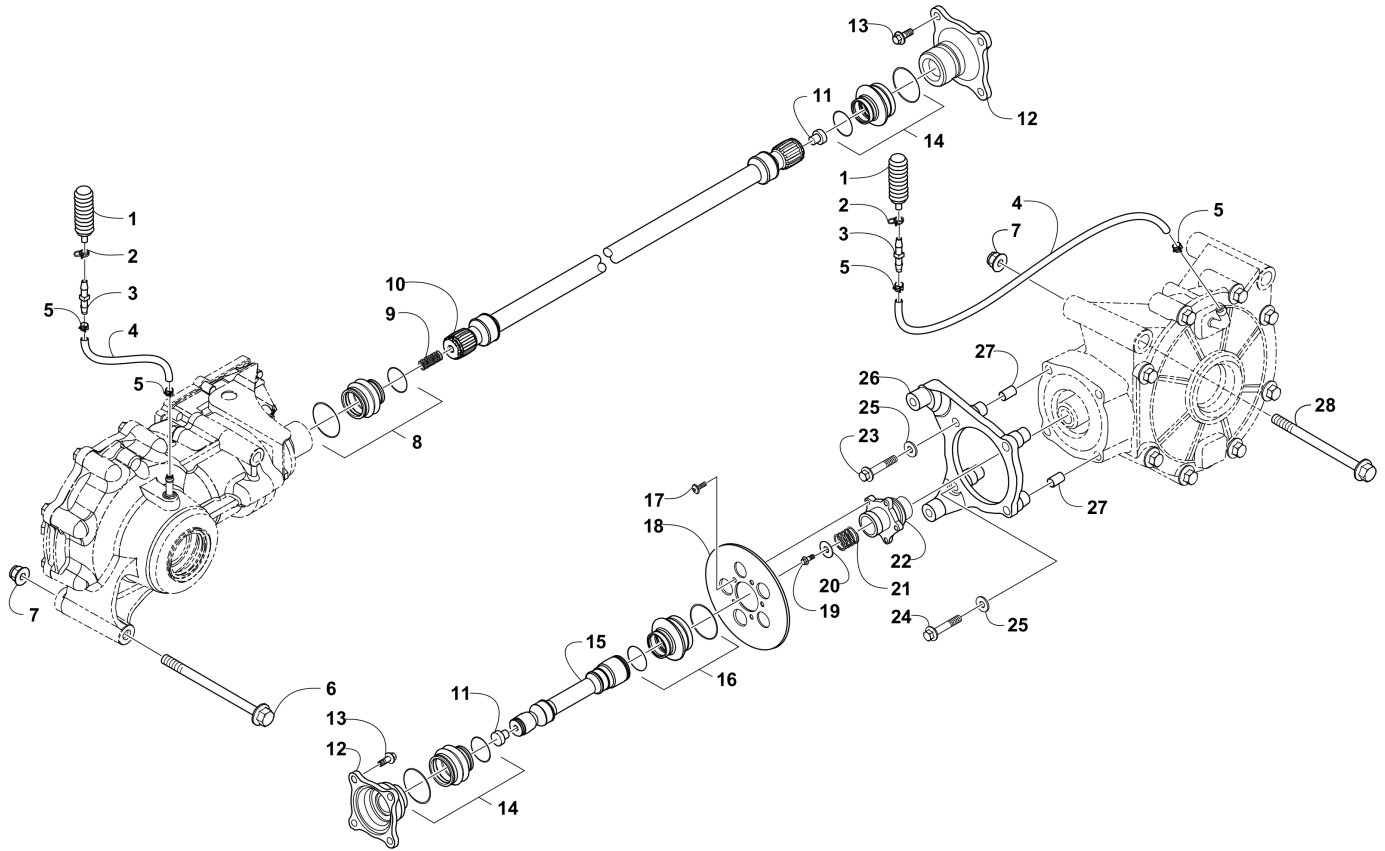

DRIVE TRAIN ASSEMBLY [104266]

Item	Part No.	New Part	Qty	Name	Context	Footnote
1	3313-796		2	Bladder, Gearcase		
2	3303-349		2	Clamp, Hose		
3	3323-150		2	Fitting, Vent		
4	3307-551		AR	Hose, Vent - Gearcase		
5	3313-684		4	Clamp, Hose		
6	3305-787		2	Screw, Cap		
7	3304-031		4	Nut, Lock		
8	3307-751		1	Boot, Propeller Shaft		
9	3307-316		1	Spring, Propeller Shaft		
10	3307-315		1	Shaft, Propeller - Front		
11	3313-783		2	Bumper, Propeller Shaft		
12	3313-774		2	Flange, Output		
13	3304-565		8	Bolt, Flange - 8 x 20		
14	3307-317		2	Boot, Propeller Shaft		
15	3307-535		1	Shaft, Propeller - Rear		
16	3307-542		1	Boot, Propeller Shaft		
17	3303-253		5	Bolt, Disk		
18	3307-538		1	Disc, Brake		
19	3304-548		1	Bolt, Flange		
20	3304-136		1	Washer