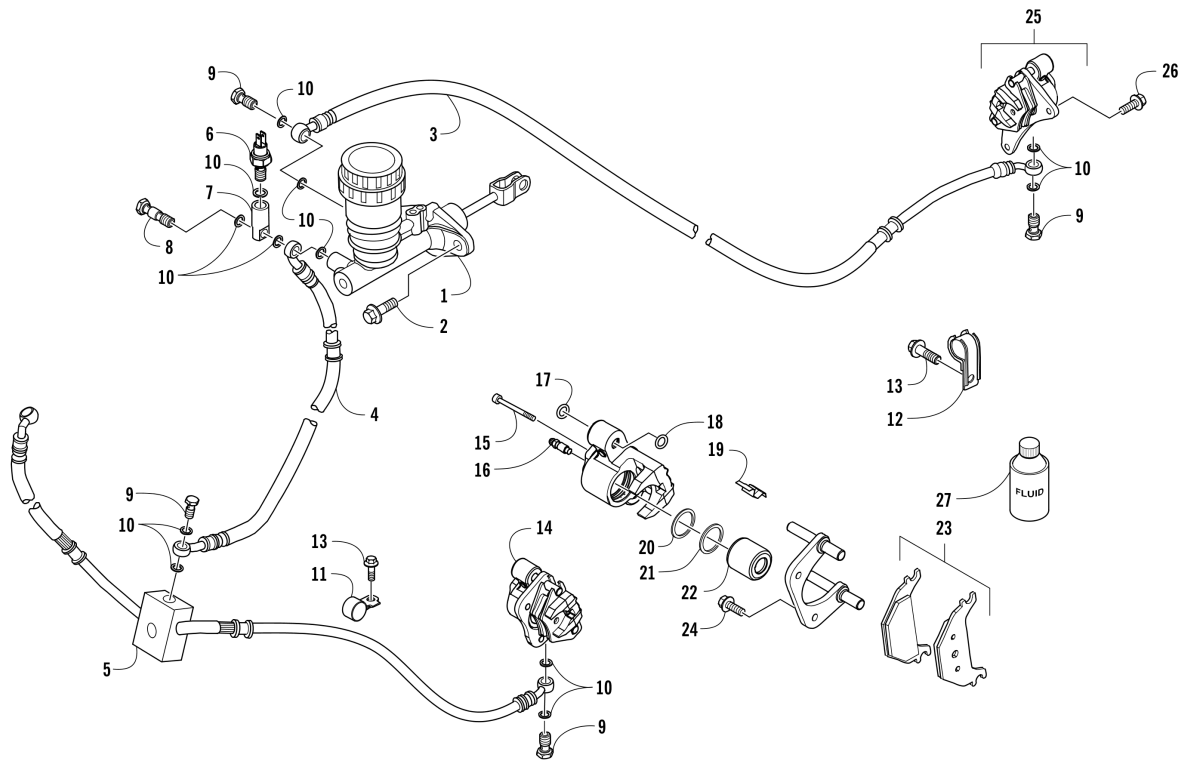

HYDRAULIC BRAKE ASSEMBLY [104258]

Item	Part No.	New Part	Qty	Name	Context	Footnote
1	3307-365		1	Master Cylinder		
2	3305-749		2	Screw, Cap		
3	3307-362		1	Hose, Brake - Rear		
4	3307-367		1	Hose, Brake - Front		
5	3307-368		1	Hose, Brake - Assembly - Front - LH/RH		
6	3313-820		1	Switch, Brake		
7	3307-366		1	Adaptor, Oil Pressure Sensor		
8	3304-674		1	Bolt, Oil - 10 x 33		
9	3307-067		5	Bolt, Banjo-Fitting		
10	3303-284		13	Washer, Crush		
11	3307-369		2	Clamp		
12	3307-364		2	Clamp		
13	3304-553		4	Bolt, Flange - 6 x 12		
14	3307-433		1	Caliper - Front - Right	(inc. 15-23)	
14	3307-435		1	Caliper - Front - Left	(inc. 15-23)	
15	3304-326		2	Pin		
16	3304-330		1	Valve, Bleed		
17	3304-322		1	Boot		
18	3304-329		1	Bushing		
19	3304-315		1	Spring