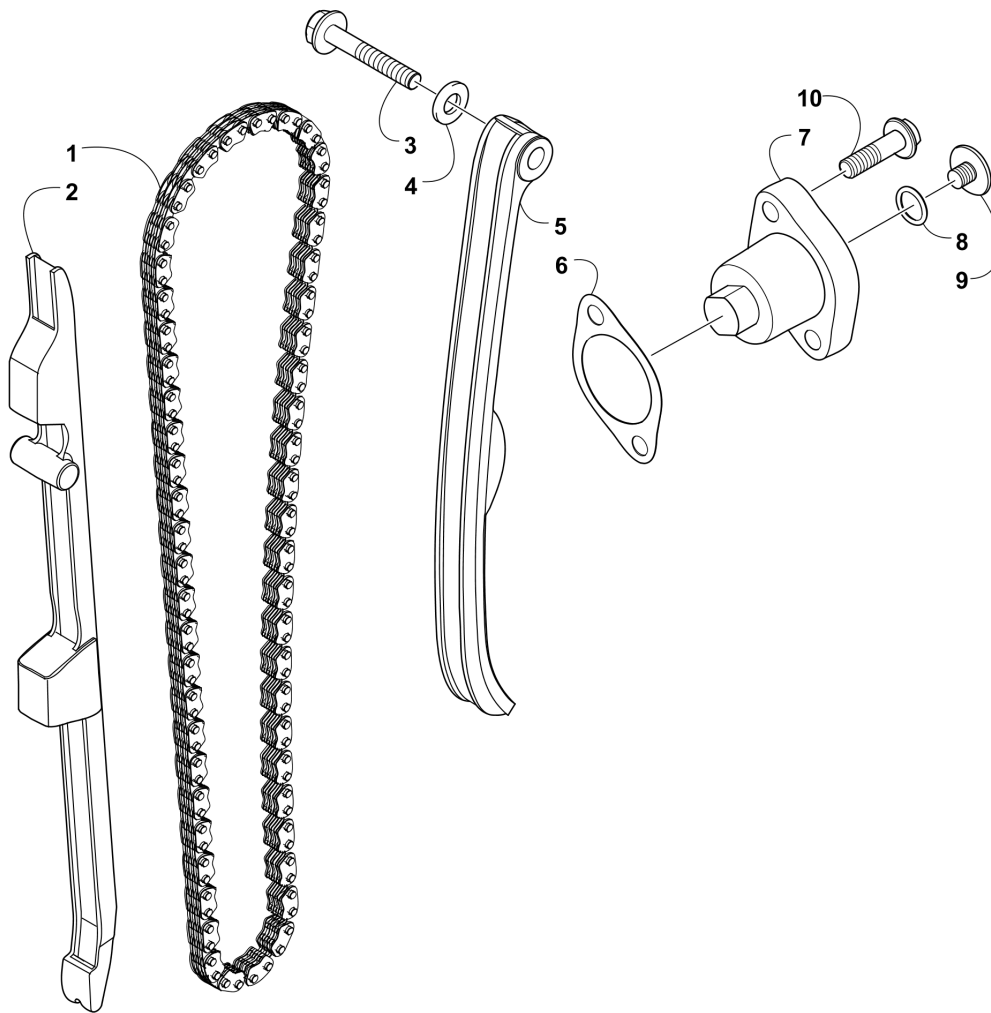

# BATTERY AND STARTER ASSEMBLY [301559]

Item	Part No.	New Part	Qty	Name	Context	Footnote
1	3305-954		1	Motor, Starter - Assembly	(inc. 2)	
2	3304-104		1	O-Ring		
3	3411-011		1	Decal, Crest		
4	3307-274		1	Cable, Starter Motor		
5	3305-251		1	Boot, Terminal		
6	3307-474		1	Cover, Battery		
7	3307-476		4	Bolt, Washer		
8	3304-434		1	Hold-Down, Battery		
9	3306-301		1	Battery Assembly	(inc. 10)	
10	0445-082		1	Kit, Hardware		
11	3307-475		1	Case, Battery Assembly	(inc. 12)	
12	3304-061		4	Nut Clip 5 mm		
13	3304-565		4	Bolt, Flange - 8 x 20		
14	3307-473		1	Bracket, Battery		
15	3307-587		2	Bolt		
16	3313-464		1	Solenoid	(inc. 17)	
17	3304-212		1	Fuse - 30 Amp		
18	3304-654		2	Nut, Lock		
19	3307-556		1	Cable, Battery		
20	3307-477		1	Clip, Wire Harness		

# BELT COOLING ASSEMBLY [104261]

Item	Part No.	New Part	Qty	Name	Context	Footnote
1	3307-589		1	Duct, CVT - Front		
2	3307-587		2	Bolt		
3	3307-588		2	Boot, CVT Duct		
4	3307-591		4	Clamp		
5	3307-590		1	Duct, CVT - Rear		

# BRAKE AND ACCELERATOR PEDAL ASSEMBLY [104259]

Item	Part No.	New Part	Qty	Name	Context	Footnote
1	3307-529		1	Pedal, Accelerator		
2	3307-527		1	Spring		
3	3304-139		4	Washer		
4	3304-153		2	E-Ring		
5	3304-568		1	Bumper, Seat - Front		
6	3307-528		1	Bracket, Pedal Assembly		
7	3304-543		1	Screw, Cap		
8	3313-522		2	Screw, Cap		
9	3307-525		1	Pedal, Brake		
10	3307-526		1	Pin, Brake Rod		
11	3307-533		1	Pin, Lock		
12	3307-332		1	Cable, Throttle		

# CAM CHAIN ASSEMBLY [301510]

Item	Part No.	New Part	Qty	Name	Context	Footnote
1	0810-005		1	Chain, Cam		
2	0810-068		1	Guide, Chain		
3	0826-133		1	Pivot, Tensioner		
4	0830-150		1	Washer		
5	0810-007		1	Tensioner, Chain		
6	3303-035		1	Gasket		
7	3307-102		1	Adjuster, Tensioner - Assembly		
8	3304-100		1	O-Ring		
9	3307-125		1	Screw, Adjuster		
10	3304-569		2	Screw, Cap		