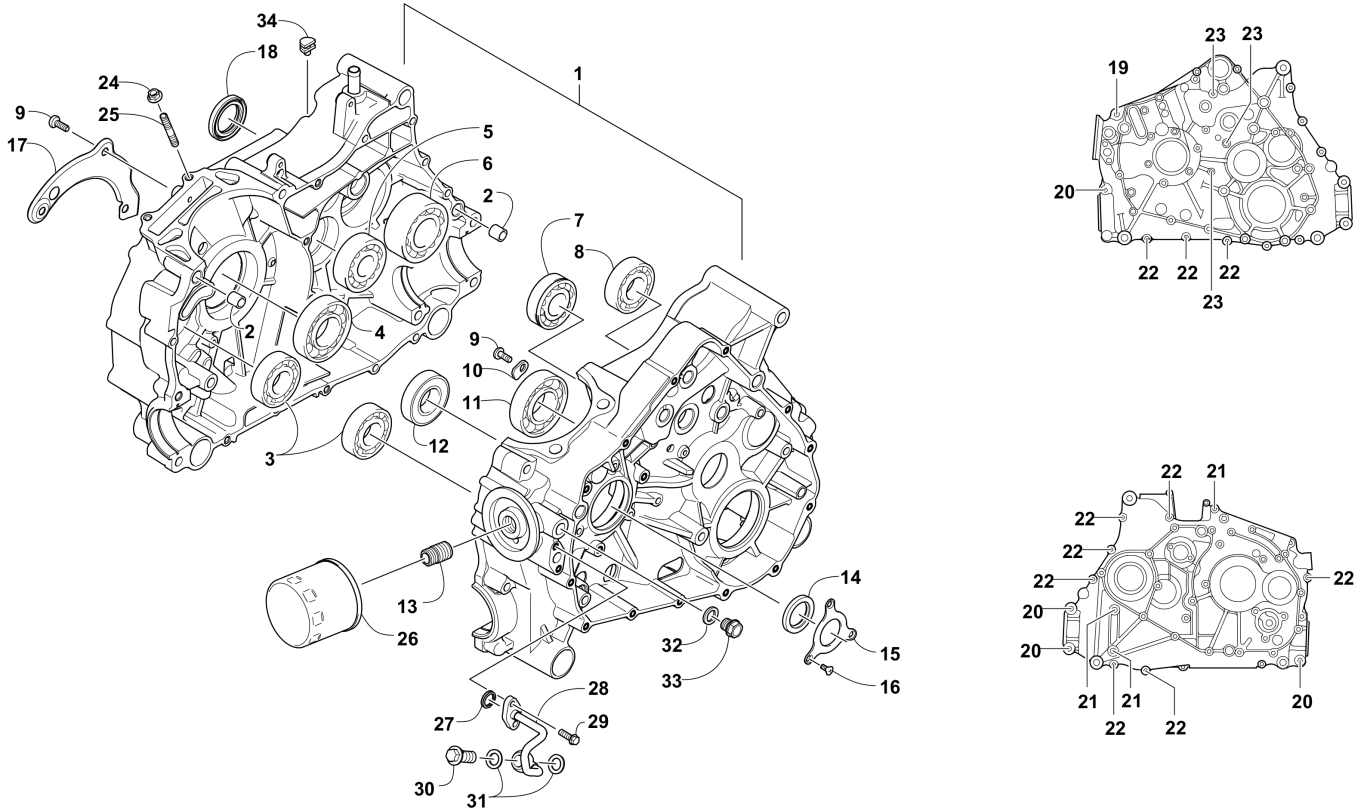

# CRANKCASE ASSEMBLY [104251]

Item	Part No.	New Part	Qty	Name	Context	Footnote
1	3307-248		1	Crankcase - Assembly	(inc. 2-21)	
2	0829-050		2	Pin, Dowel		
3	3313-745		2	Bearing		
4	0832-087		1	Bearing		
5	3304-198		1	Bearing		
6	0832-074		1	Bearing		
7	3304-195		1	Bearing		
8	3304-699		1	Bearing, Ball - Radial		
9	0826-144		5	Screw, Machine		
10	0822-104		2	Retainer, Bearing		
11	0832-019		1	Bearing		
12	0832-020		1	Bearing		
13	0812-066		1	Union, Oil Filter		
14	0830-058		1	Seal		
15	0805-018		1	Retainer		
16	0826-145		3	Screw, Machine		
17	0801-018		1	Plate, Oil Guide - Right		
18	0830-066		1	Seal		
19	3307-048		1	Screw, Cap		
20	3304-607		4	Bolt, Flange		