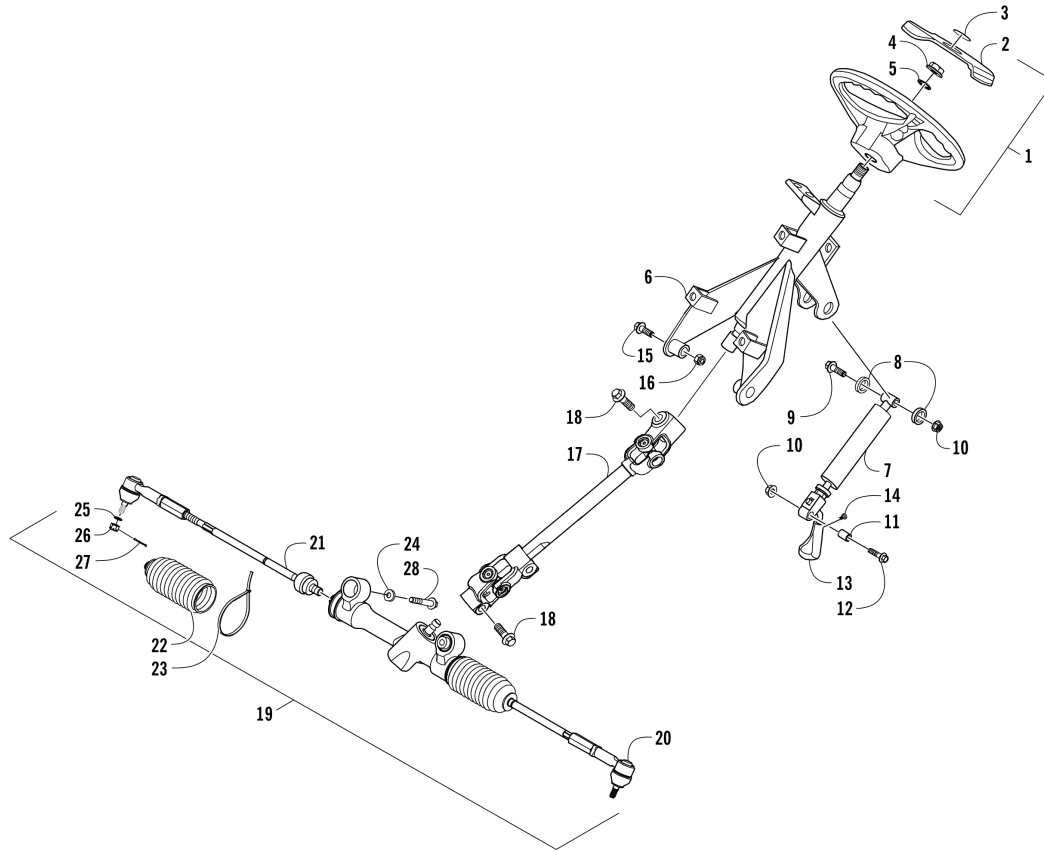

# STEERING ASSEMBLY [104199]

Item	Part No.	New Part	Qty	Name	Context	Footnote
1	3307-401		1	Wheel, Steering - Assembly	(inc. 2)	
2	3307-402		1	Cap, Steering Wheel		
3	3307-614		1	Decal		
4	3307-421		1	Nut, Flange		
5	3307-424		1	Washer		
6	3307-405		1	Tilt Steering		
7	3307-406		1	Lift, Support		
8	3307-407		2	Collar		
9	3305-513		1	Bolt, Flange		
10	3304-668		2	Nut, Lock		
11	3307-403		1	Collar		
12	3304-572		1	Bolt, Flange		
13	3307-404		1	Grip, Adjuster		
14	3307-151		1	Screw, Pan		
15	3323-127		2	Screw, Cap		
16	3307-058		2	Nut		
17	3307-408		1	Shaft, Steering		
18	3304-176		2	Bolt, Flange		
19	3307-700		1	Housing, Rack and Pinion	(inc. 20-24)	
20	3307-412		2	Ball Joint		