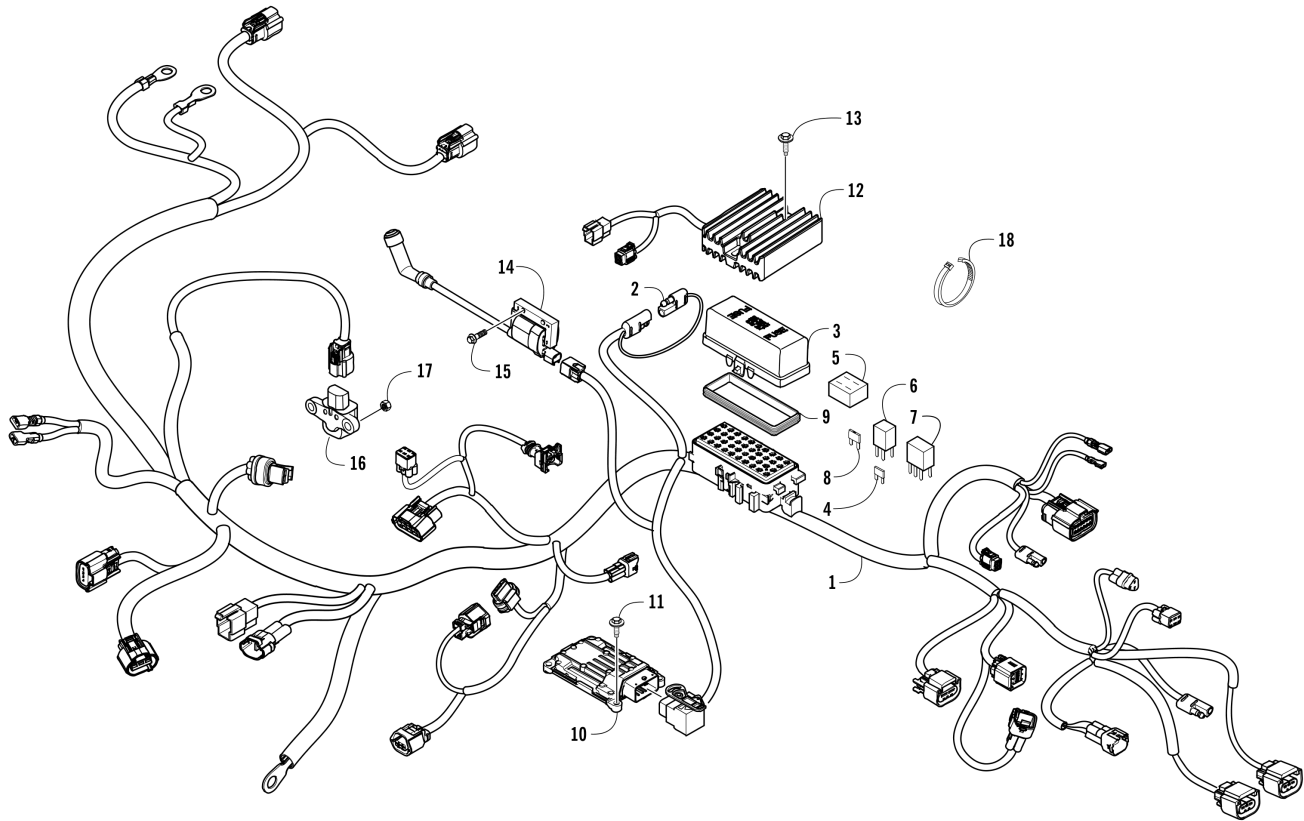

# WIRE HARNESS ASSEMBLY [301566]

Item	Part No.	New Part	Qty	Name	Context	Footnote
1	0486-563		1	Harness, Main	(inc. 2-9)	
2	0486-164		1	Tether, Accessory Connector		
3	0430-085		1	Cover, Fuse Block		
4	0430-100		1	Breaker, Circuit 15 Amp		
5	0430-037		1	Holder, Fuse		
6	0430-045		3	Relay (4-pin) 20 amp		
7	0430-033		1	Relay (5-pin) 30 amp		
8	0430-032		8	Fuse - 10 Amp		
8	0430-031		2	Fuse - 15 Amp		
8	3307-566		3	Fuse, 30 Amp		
9	0430-086		1	Seal		
10	0530-183		1	ECM		
11	3304-586		4	Screw, Cap		
12	3306-413		1	Regulator, Voltage		
13	3307-061		2	Screw, Cap		
14	3307-205		1	Coil, Ignition - Assembly		
15	3306-326		2	Screw, Cap		
16	3307-563		1	Sensor, Tilt		
17	3307-654		2	Nut, Flange		
18	3303-289		AR	Tie, Cable		