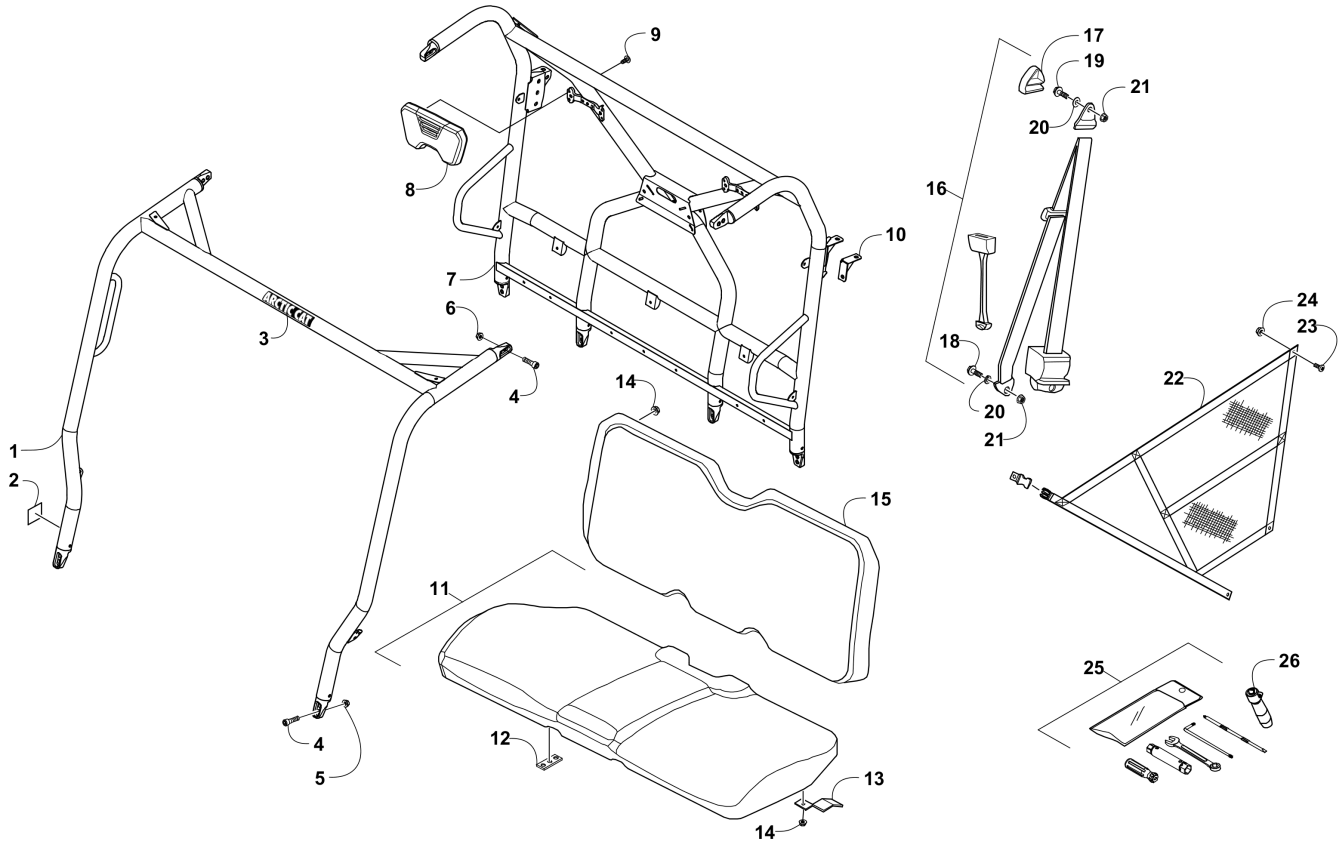

# ROPS AND SEAT ASSEMBLY [104198]

Item	Part No.	New Part	Qty	Name	Context	Footnote
1	3307-582		1	ROPS, Front	(inc. 2-3)	
2	3411-970		1	Decal, Warning - ROPS		
3	0411-501		1	Decal, "Arctic Cat"		
4	3307-587		16	Bolt		
5	3304-031		4	Nut, Lock		
6	3307-585		12	Nut		
7	3307-583		1	ROPS, Rear		
8	3307-450		2	Headrest		
9	3307-462		8	Screw		
10	3307-577		1	Bracket, Flag		
11	3307-448		1	Seat Assembly	(inc. 12-13 and two No. 14)	
12	3307-449		4	Pad, Rubber		
13	3307-456		2	Bracket, Seat		
14	3304-654		8	Nut, Lock		
15	3307-457		1	Seat Back		
16	3307-763		1	Belt, Seat - Wired - Driver Side	(inc. 17-21)	
16	3307-452		1	Belt, Seat - Passenger Side	(inc. 17-21)	
17	3307-455		2	Cap		
18	3307-453		6	Bolt		