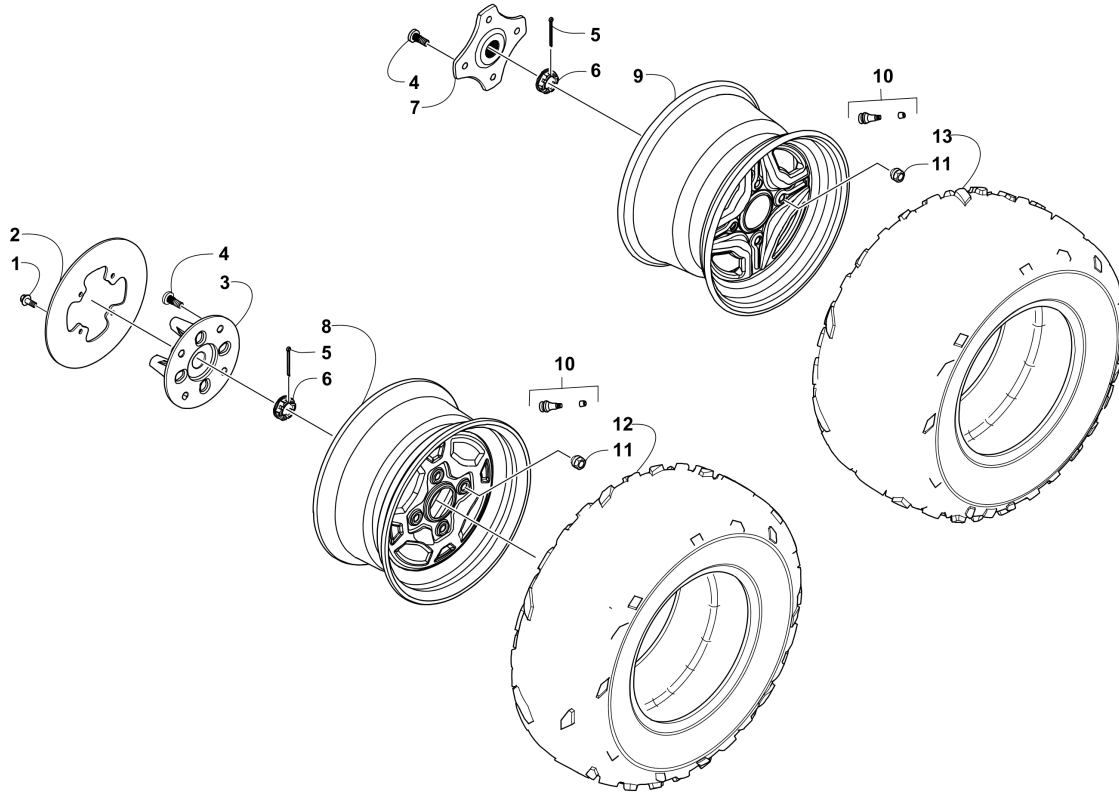

WHEEL AND TIRE ASSEMBLY (SER. # 6R1971 AND BELOW) [302338]

Item	Part No.	New Part	Qty	Name	Context	Footnote
1	3304-015		8	Screw, Shoulder		
2	3307-434		2	Disc, Brake		
3	3307-758		2	Hub - Assembly	(inc. 4)	
4	3304-014		16	Stud		
5	0423-407		4	Pin, Cotter		
6	0423-607		4	Nut, Castle		
7	3307-759		2	Hub - Assembly	(inc. 4)	
8	2402-146		2	Wheel, Front - Black		
9	2402-372		2	Wheel, Rear		
10	0402-064		4	Stem, Valve - w/Cap		
11	3307-437		16	Nut, Lug		
12	2402-111		2	Tire - Front - Carlisle, TPro - 25x8R12		
13	2402-112		2	Tire - Rear - Carlisle, TPro - 25x10R12