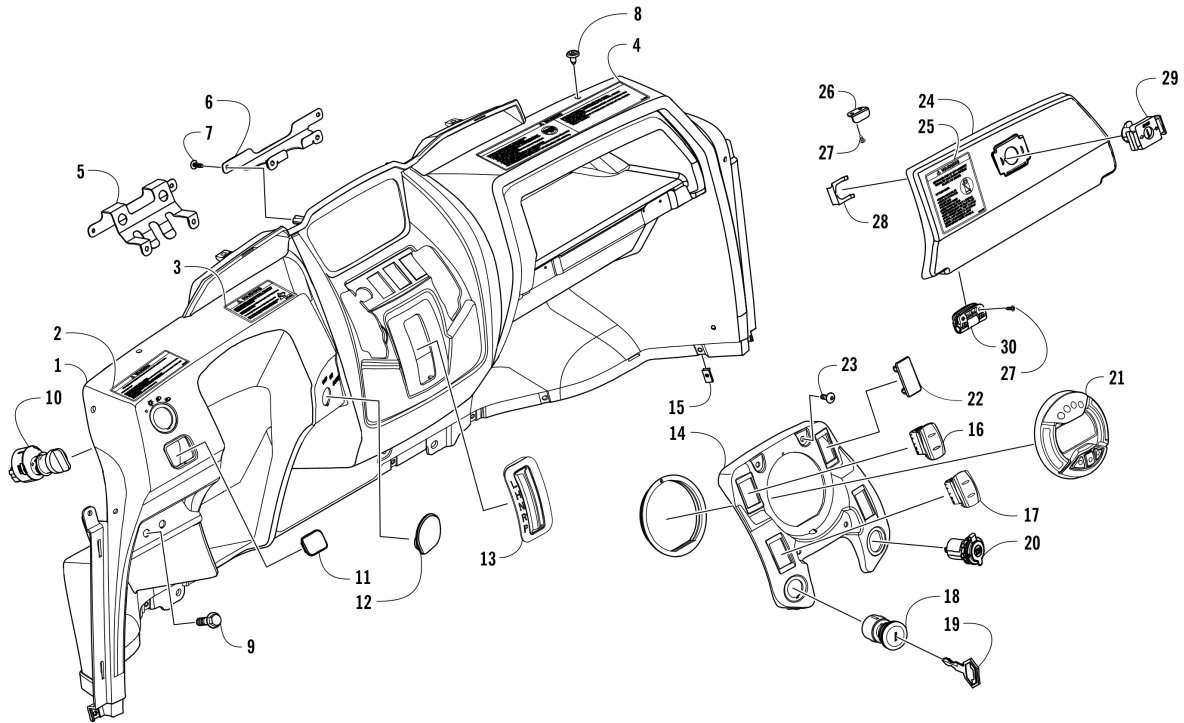

DASH ASSEMBLY [104243]

Item	Part No.	New Part	Qty	Name	Context	Footnote
1	3307-643		1	Dash - w/Decals	(inc. 2-4)	
2	4411-962		1	Decal, Warning		
3	4411-963		1	Decal, Warning		
4	4411-960		1	Decal, Warning		
5	3307-330		1	Bracket		
6	3307-329		1	Bracket		
7	3304-650		4	Screw, Self-Tapping		
8	3307-361		8	Rivet, Reinstallable		
9	3304-586		2	Screw, Cap		
10	3307-562		1	Switch, Light		
11	3307-343		1	Cap, Cover		
12	3307-345		1	Cap, Cover		
13	3307-351		1	Plate, Shift Lever		
14	3307-328		1	Cover, Gauge - Red		
15	3304-061		AR	Nut Clip 5 mm		
16	0409-061		1	Switch, 2WD/4WD/Differential Lock		
17	0409-071		1	Switch, Reverse Override		
18	3307-557		1	Switch, Ignition		
19	3307-558		1	Key, Ignition		
19	3307-559		1	Key, Ignition