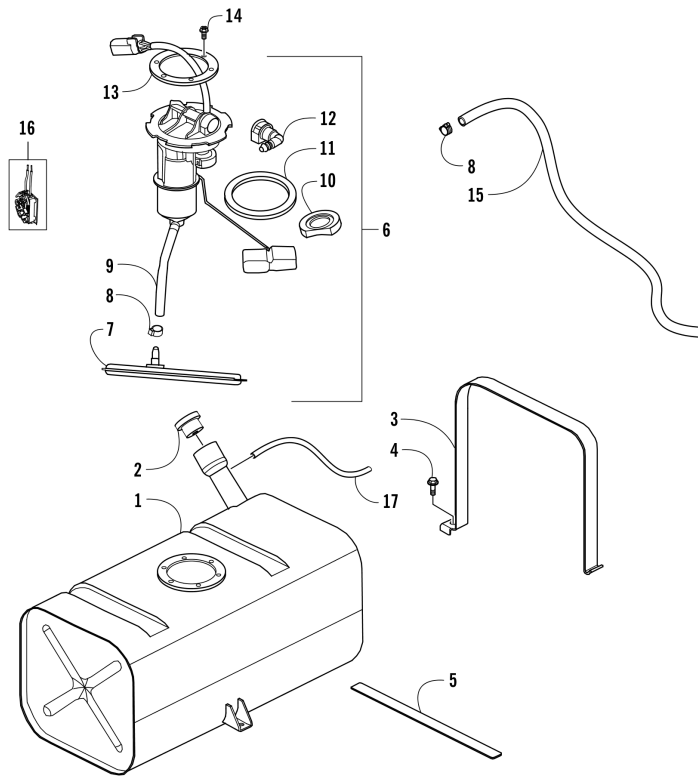

GAS TANK ASSEMBLY [104249]

Item	Part No.	New Part	Qty	Name	Context	Footnote
1	3307-206		1	Tank, Gas		
2	3307-555		1	Cap, Gas Tank		
3	3307-469		2	Bracket, Gas Tank		
4	3304-565		2	Bolt, Flange - 8 x 20		
5	3307-466		5	Pad, Foam		
6	3307-468		1	Fuel Pump Assembly	(inc. 7-12)	
7	3307-077		1	Fuel Filter		
8	3307-079		3	Clip		
9	3307-465		1	Hose, Filter		
10	3307-467		1	Stopper		
11	3313-845		1	Seal		
12	3306-870		1	Fitting, Quick-Connect		
13	3306-299		1	Plate, Retaining		
14	3307-470		6	Bolt, Washer		
15	3307-207		1	Hose, Fuel		
16	1770-170		1	Fuel Level Sensor Kit		
17	3307-463		1	Hose, Fuel - Overflow