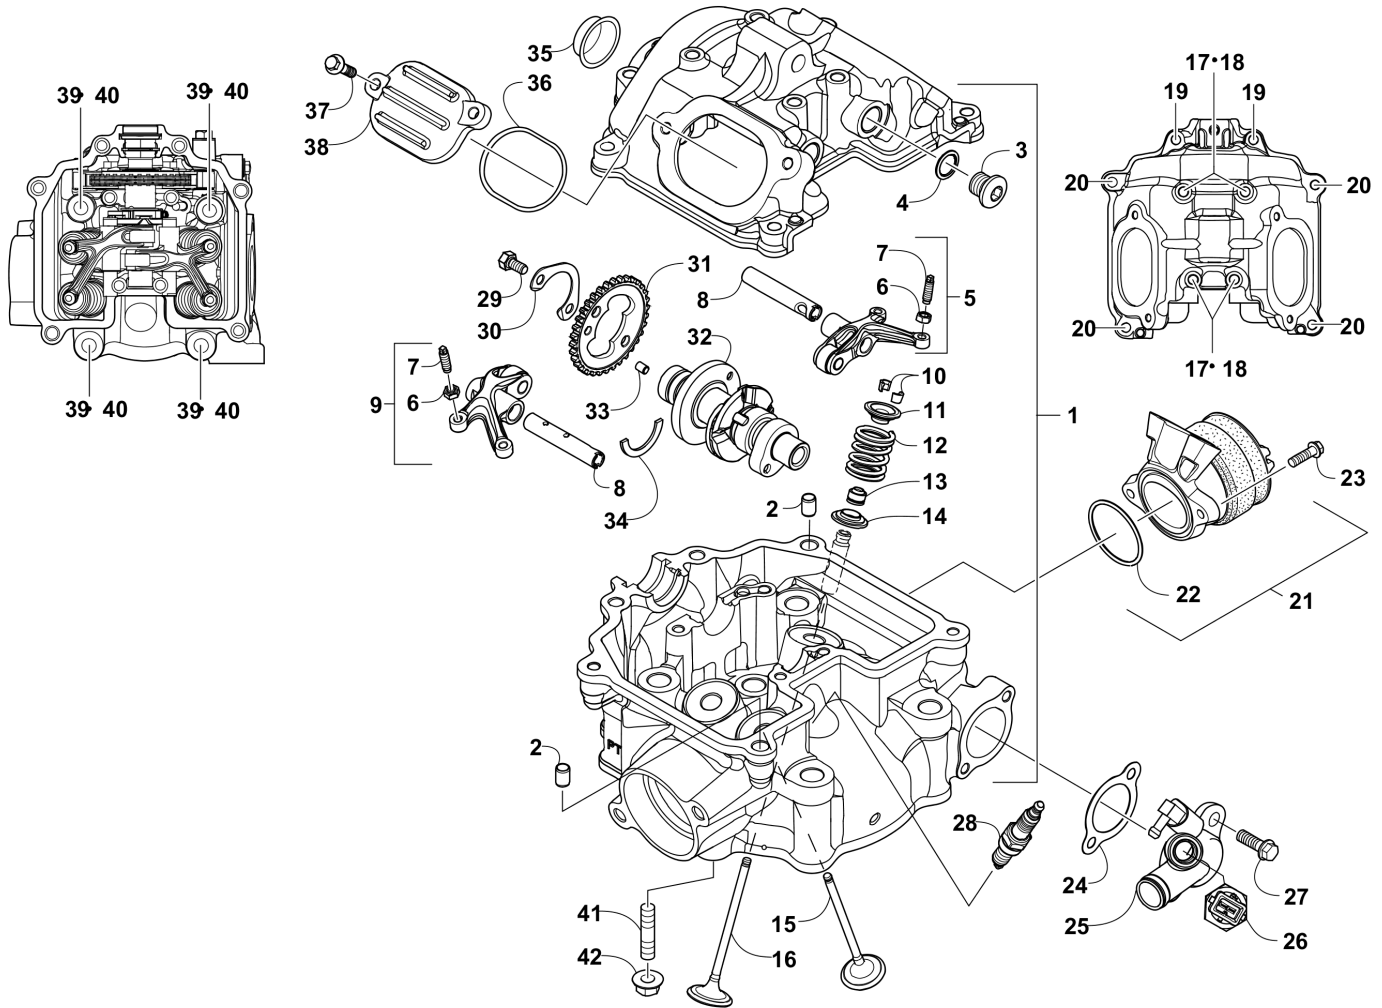

CYLINDER HEAD AND CAMSHAFT/VALVE ASSEMBLY [104264]

Item	Part No.	New Part	Qty	Name	Context	Footnote
1	3307-212		1	Head, Cylinder	(inc. 2-17)	
2	3303-341		2	Pin, Dowel		
3	0831-053		2	Plug, Shaft		
4	0830-143		2	Washer, Compression - 14 x 19 x 1.35		
5	0809-255		1	Arm, Valve Rocker - Intake	(inc. 6-7)	
6	3304-026		4	Nut, Tappet Adjusting		
7	3304-007		4	Screw, Tappet Adjusting		
8	0809-256		2	Shaft, Rocker Arm		
9	0809-253		1	Arm, Valve Rocker - Exhaust	(inc. 6-7)	
10	3303-044		8	Cotter, Valve		
11	0809-142		4	Retainer, Spring		
12	0809-257		4	Spring, Valve		
13	0809-190		4	Seal, Oil		
14	0809-141		4	Seat, Spring		
15	0809-266		2	Valve, Exhaust		
16	0809-263		2	Valve, Intake