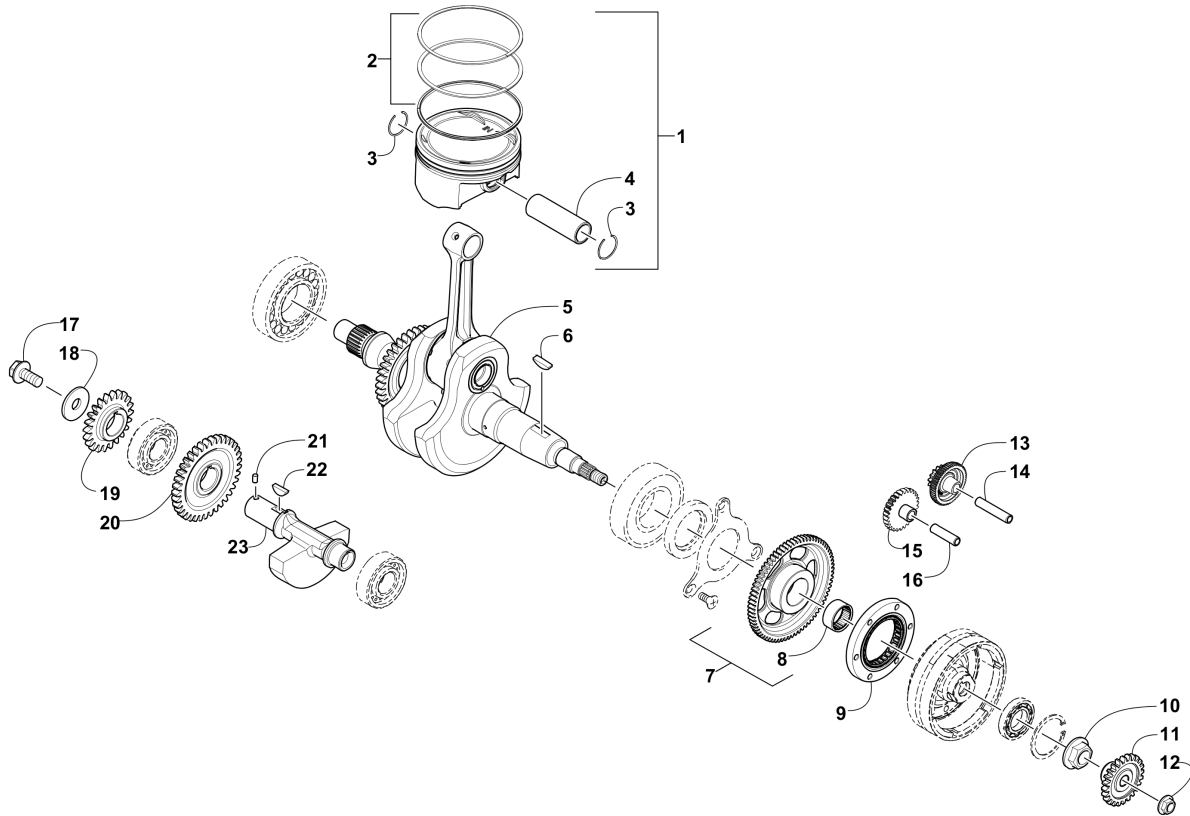

CRANKSHAFT, BALANCER, STARTER GEAR, AND PISTON ASSEMBLIES [104252]

Item	Part No.	New Part	Qty	Name	Context	Footnote
1	0805-333		1	Piston Set	(inc. 2-4)	
2	0805-320		1	Ring, Piston - Set		
3	0831-060		2	Circlip		
4	0805-023		1	Pin, Piston		
5	3307-211		1	Crankshaft Assembly		
6	0829-039		1	Key		
7	0815-023		1	Gear, Starter Clutch	(inc. 8)	
8	0832-069		1	Bearing		
9	0802-044		1	Clutch, One-Way w/Hub - Assembly		
10	3306-705		1	Nut		
11	0811-036		1	Gear, Drive		
12	3307-058		1	Nut		
13	0815-031		1	Gear, Starter Idler - No. 1		
14	0815-007		1	Pin, Starter Idler Gear No. 1		
15	0815-022		1	Gear, Starter Idler - No. 2		
16	0815-015		1	Pin, Starter Idler Gear No. 2		
17	0826-118		1	Screw, Cap		
18	0828-091		1	Washer		
19	0811-009		1	Gear, Oil Pump Drive		
20	0811-006		1	Gear, Driven