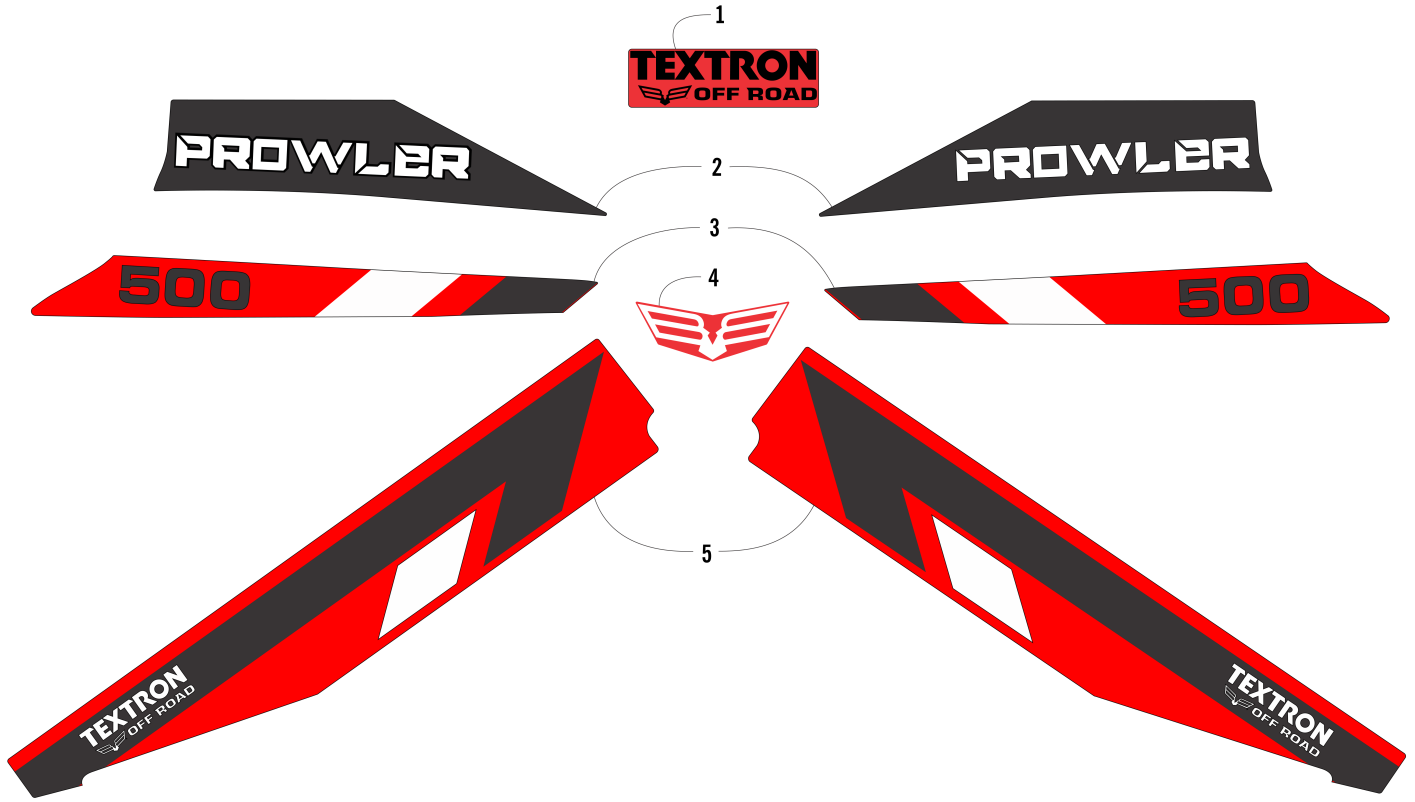

DECALS [302380]

Item	Part No.	New Part	Qty	Name	Context	Footnote
1	6411-411		1	Decal, Textron Off Road		
2	6411-172		1	Decal, Fender - Inner - Right		
2	6411-173		1	Decal, Fender - Inner - Left		
3	6411-174		1	Decal, Fender - Outer - Right		
3	6411-175		1	Decal, Fender - Outer - Left		
4	6411-410		1	Decal, Logo		
5	6411-176		1	Decal, Box - Side - Right		
5	6411-177		1	Decal, Box - Side - Left