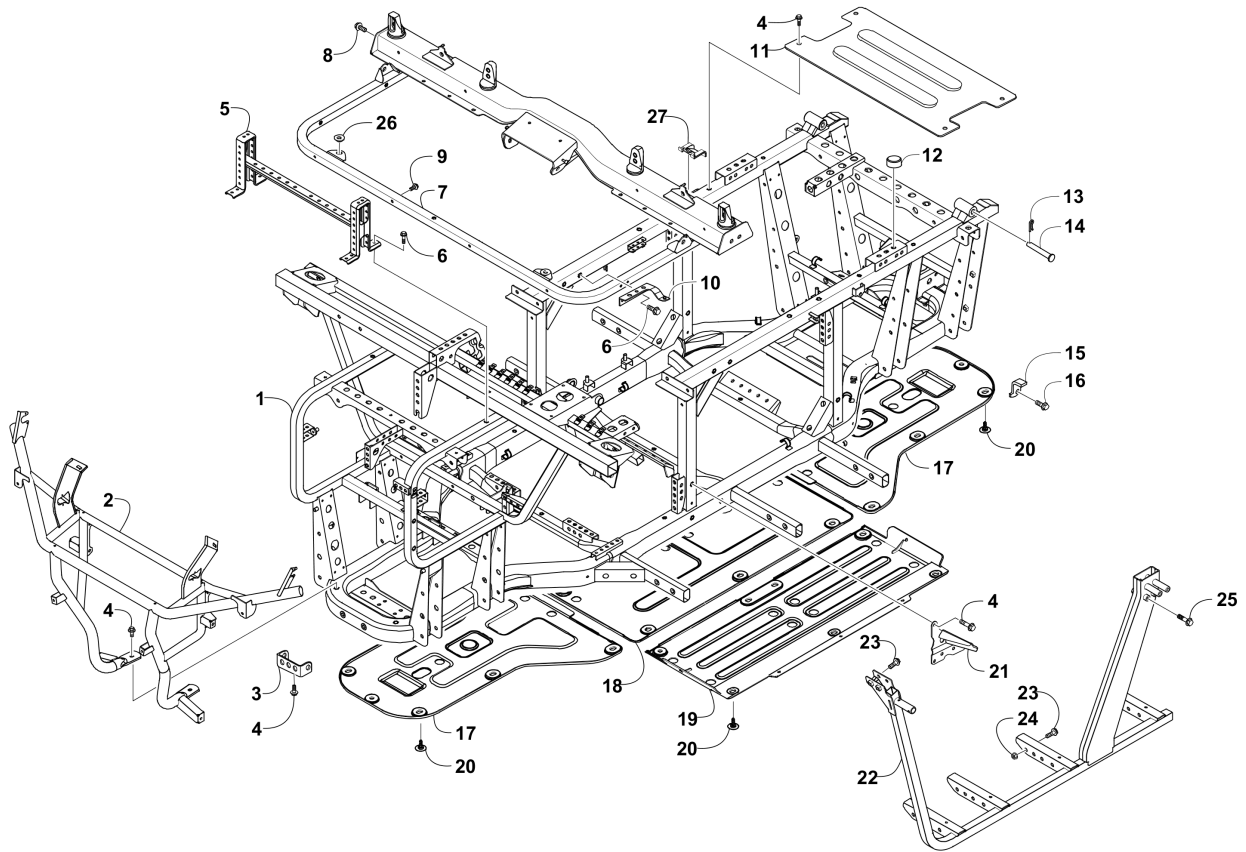

FRAME AND RELATED [104246]

Item	Part No.	New Part	Qty	Name	Context	Footnote
1	3307-567		1	Frame		
2	3307-584		1	Bumper, Front		
3	3307-568		1	Bracket, Differential		
4	3304-543		17	Screw, Cap		
5	3307-576		1	Bracket, Cover - Front		
6	3304-587		2	Screw, Cap		
7	3307-572		1	Cross Tube Assembly - Seat		
8	8408-820		4	Screw, Cap		
9	3304-565		8	Bolt, Flange - 8 x 20		
10	3307-571		1	Bracket, A/C Generator		
11	3307-575		1	Bracket, Protector		
12	3306-458		4	Bumper, Seat		
13	3307-586		2	Pin, Lock		
14	3307-580		2	Pin		
15	3307-569		2	Stay, Latch		
16	3304-544		2	Screw, Cap		
17	3307-370		2	Plate, Skid		
18	3307-392		1	Plate, Skid		
19	3307-393		2	Plate, Skid		
20	0423-545		34	Screw, Shoulder