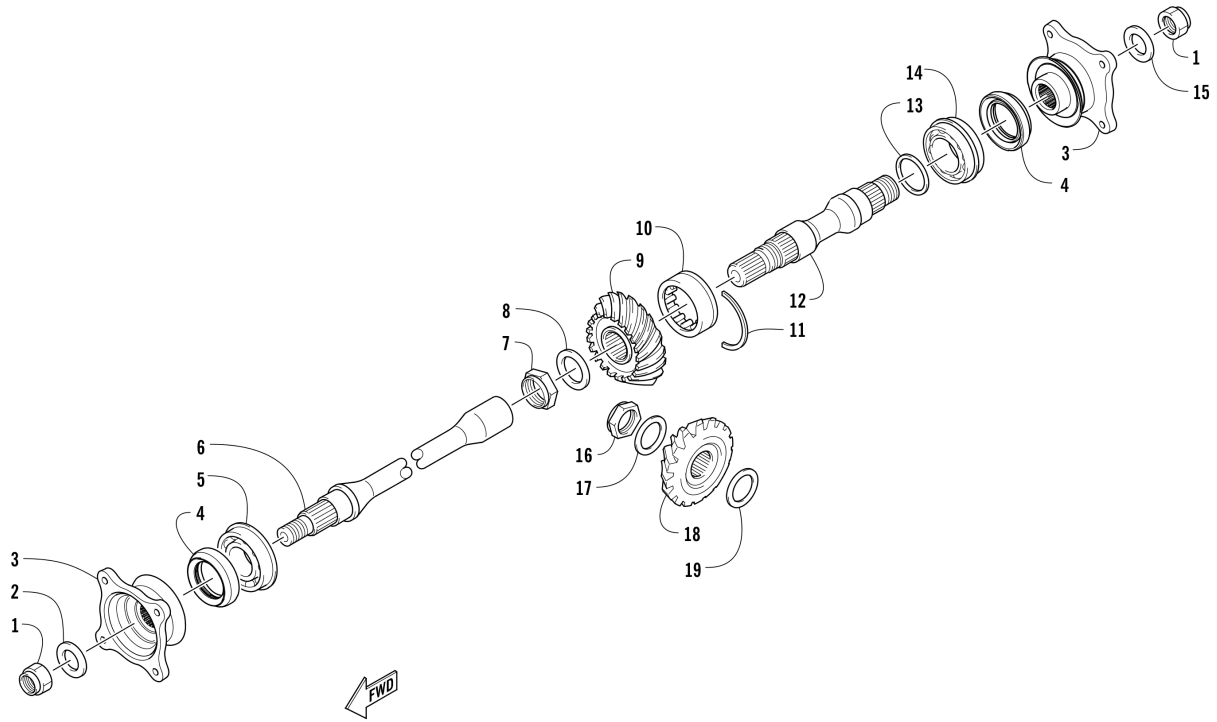

SECONDARY DRIVE ASSEMBLY [104257]

Item	Part No.	New Part	Qty	Name	Context	Footnote
1	3306-428		2	Nut		
2	3304-958		1	Washer		
3	0819-022		2	Flange, Output Joint		
4	0830-144		2	Seal, Oil		
5	0832-026		1	Bearing		
6	0819-020		1	Shaft, Secondary Driven		
7	0827-022		1	Nut		
8	0828-090		1	Washer		
9	3307-314		1	Gear, Secondary Driven		
10	0832-040		1	Bearing		
11	0819-070		1	C-Ring		
12	3307-313		1	Shaft, Secondary Driven		
13	3305-955		AR	Shim, 25 x 34 x 0.60 mm		
13	3305-956		AR	Shim, 25 x 34 x 0.65 mm		
13	3305-957		AR	Shim, 25 x 34 x 0.70 mm		
13	3305-958		AR	Shim, 25 x 34 x 0.75 mm		
13	3305-959		AR	Shim, 25 x 34 x 0.80 mm		
13	3305-960		AR	Shim, 25 x 34 x 0.85 mm		
13	3305-961		AR	Shim, 25 x 34 x 0.90 mm