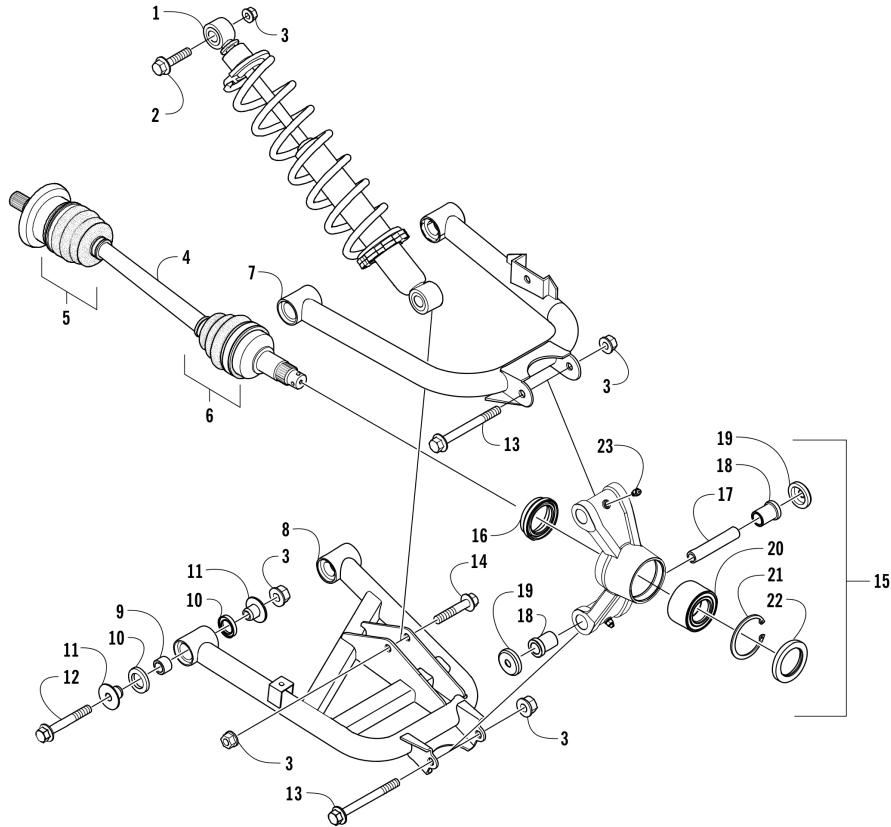

REAR SUSPENSION ASSEMBLY [104248]

Item	Part No.	New Part	Qty	Name	Context	Footnote
1	3307-544		2	Shock/Spring Assembly		
2	3306-818	X	2	Screw, Cap		
3	3304-031		16	Nut, Lock		
4	3307-438		2	Halfshaft		
5	3307-635		1	Service Kit, Boot - Differential Side		
6	3307-634		1	Service Kit, Boot - Wheel Side		
7	3307-545		1	A-Arm, Upper - Rear - Right	(inc. 9-11)	
7	3307-547		1	A-Arm, Upper - Rear - Left	(inc. 9-11)	
8	3307-546		1	A-Arm, Lower - Rear - Right	(inc. 9-11)	
8	3307-548		1	A-Arm, Lower - Rear - Left	(inc. 9-11)	
9	3307-415		8	Bearing		
10	3307-417		16	Seal, Dust		
11	3307-416		16	Collar		
12	3307-427		8	Bolt, Flange		
13	3307-553		4	Bolt, Flange		
14	3304-595		2	Bolt, Flange		
15	3307-539		2	Knuckle, Assembly	(inc. 16-23)	
16	3307-422		1	Seal, Dust		
17	3307-541		2	Collar, Knuckle		
18	3307-540		4	Bushing